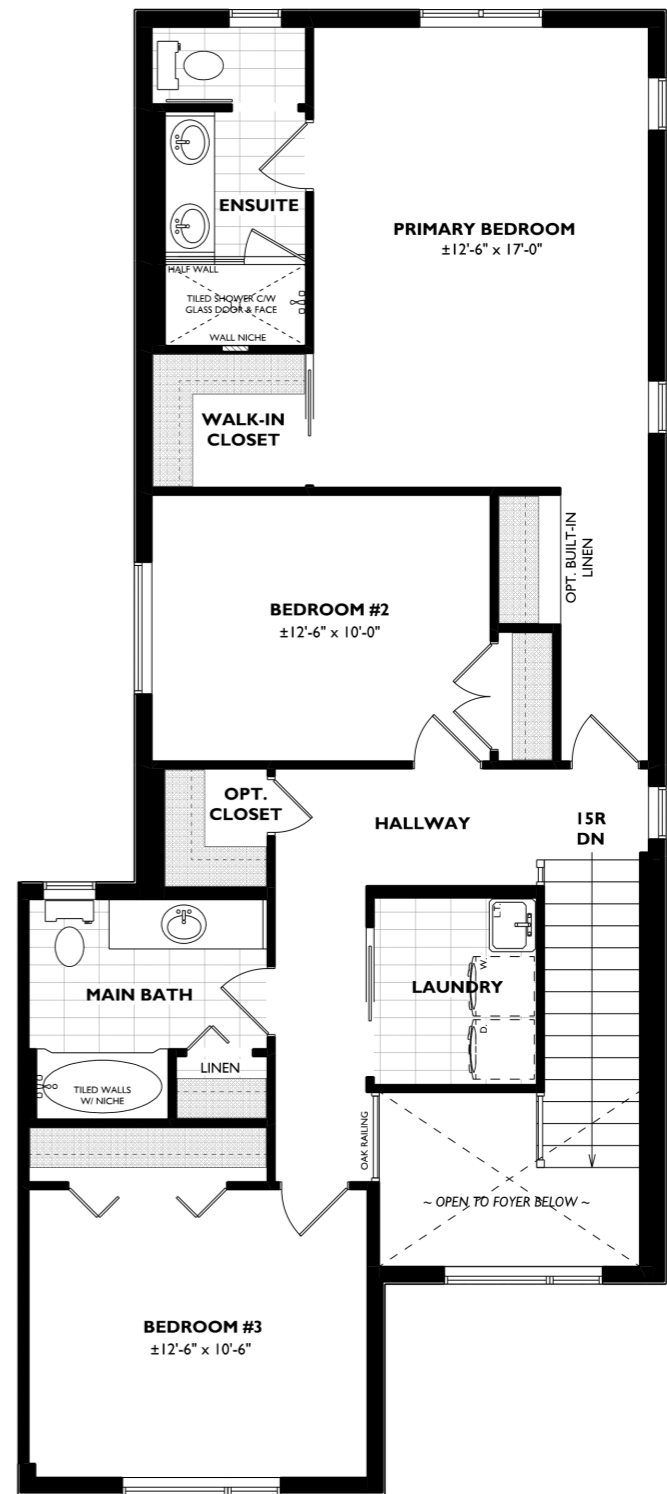

THE MONTEBELLO

UNITS 1 & 6

1903 SQ FT

Layout May be Reversed