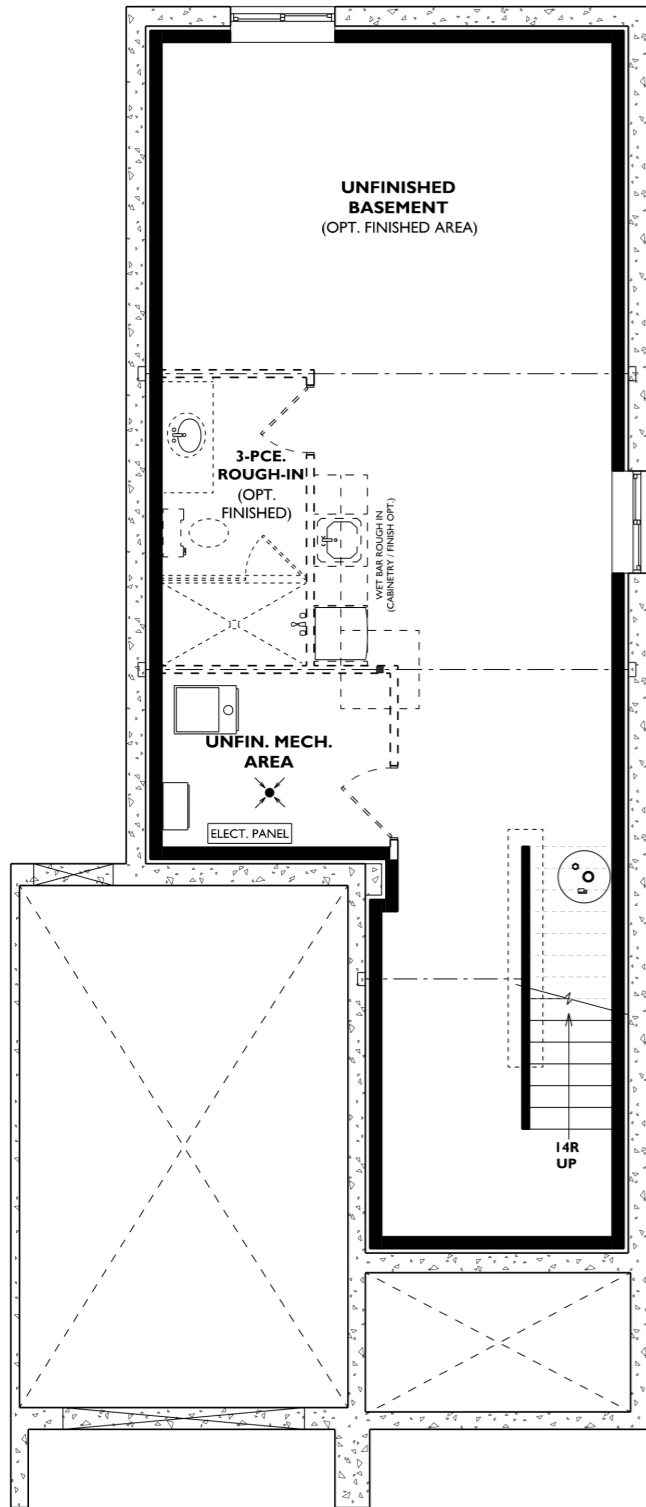

THE MONTEBELLO

UNITS 1 & 6

1903 SQ FT

Layout May be Reversed