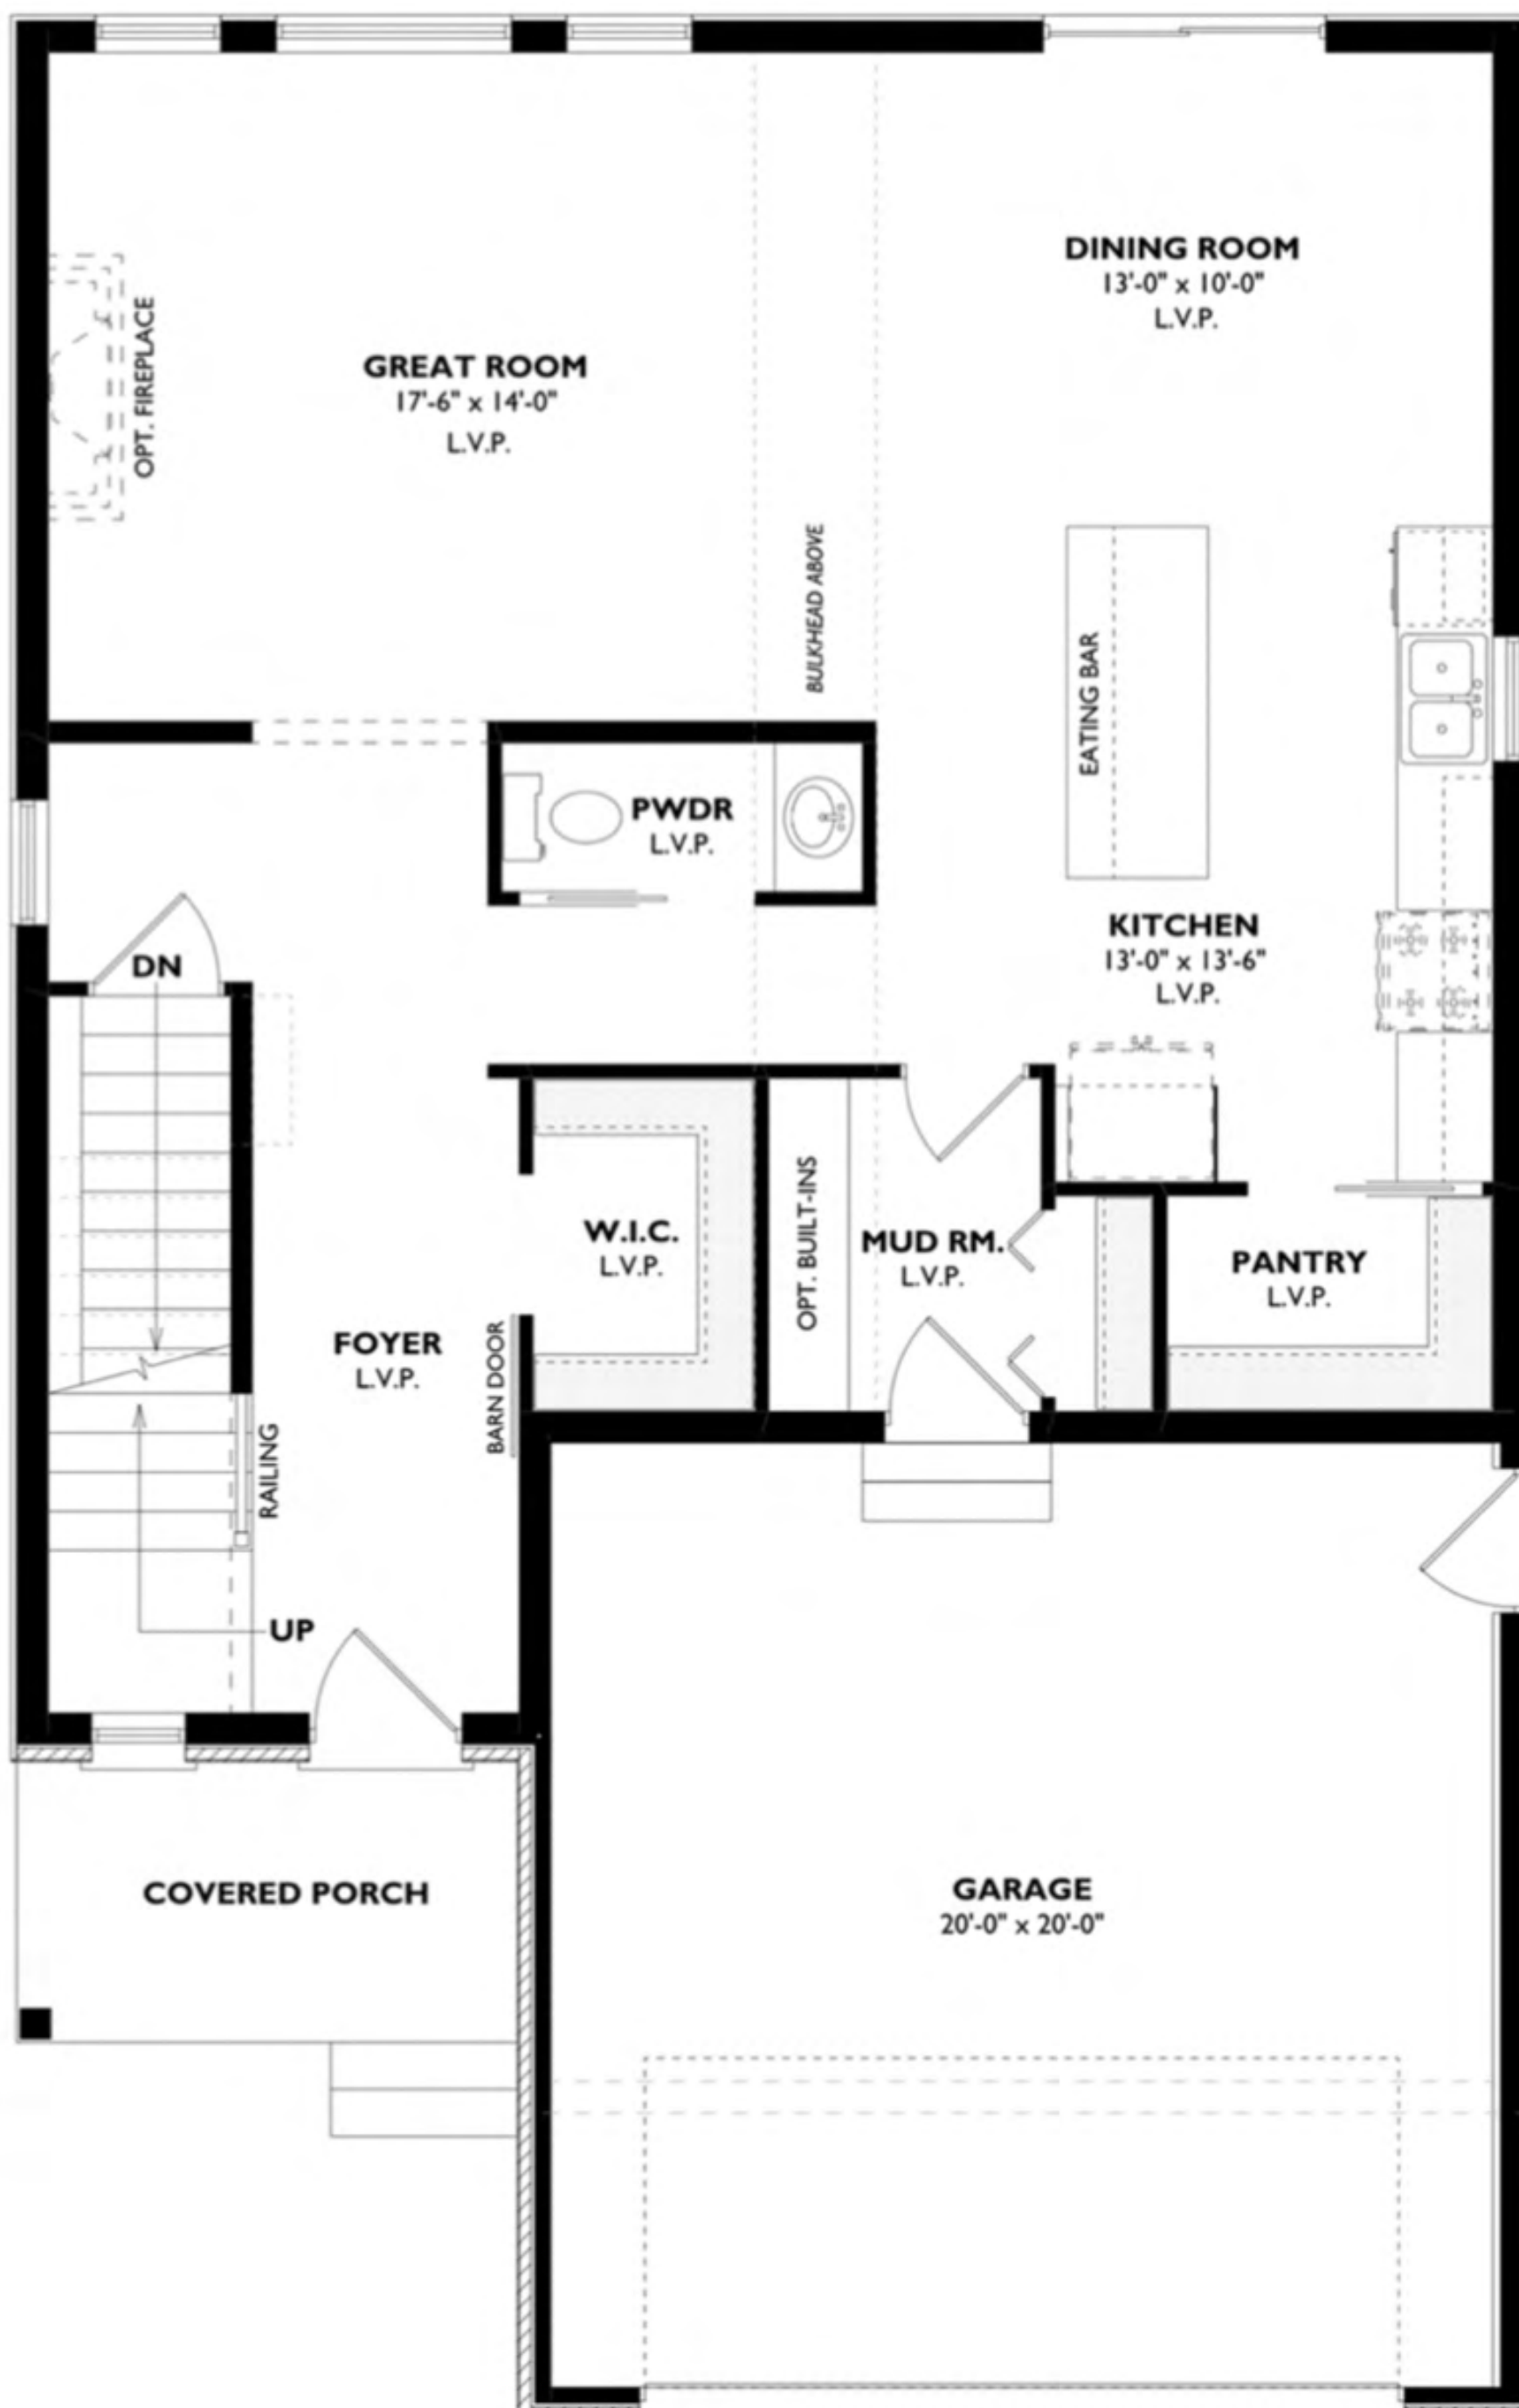

THE TRESTLE

2332 SQFT

4

BEDROOMS

2.5

BATHROOMS

2

CAR GARAGE

WRIGHTHAVEN
HOMES

BASEMENT

MAIN FLOOR

SECOND FLOOR