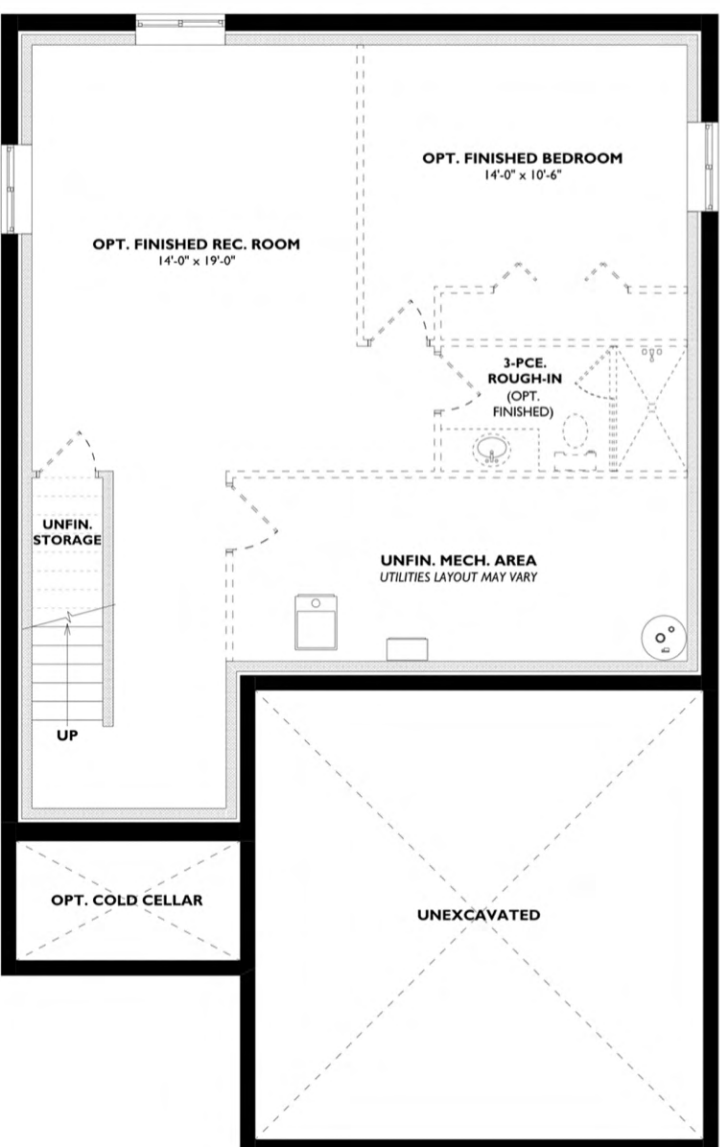

THE TRESTLE

2332 SQFT

4

BEDROOMS

2.5

BATHROOMS

2

CAR GARAGE

WRIGHTHAVEN
HOMES

BASEMENT

MAIN FLOOR

SECOND FLOOR