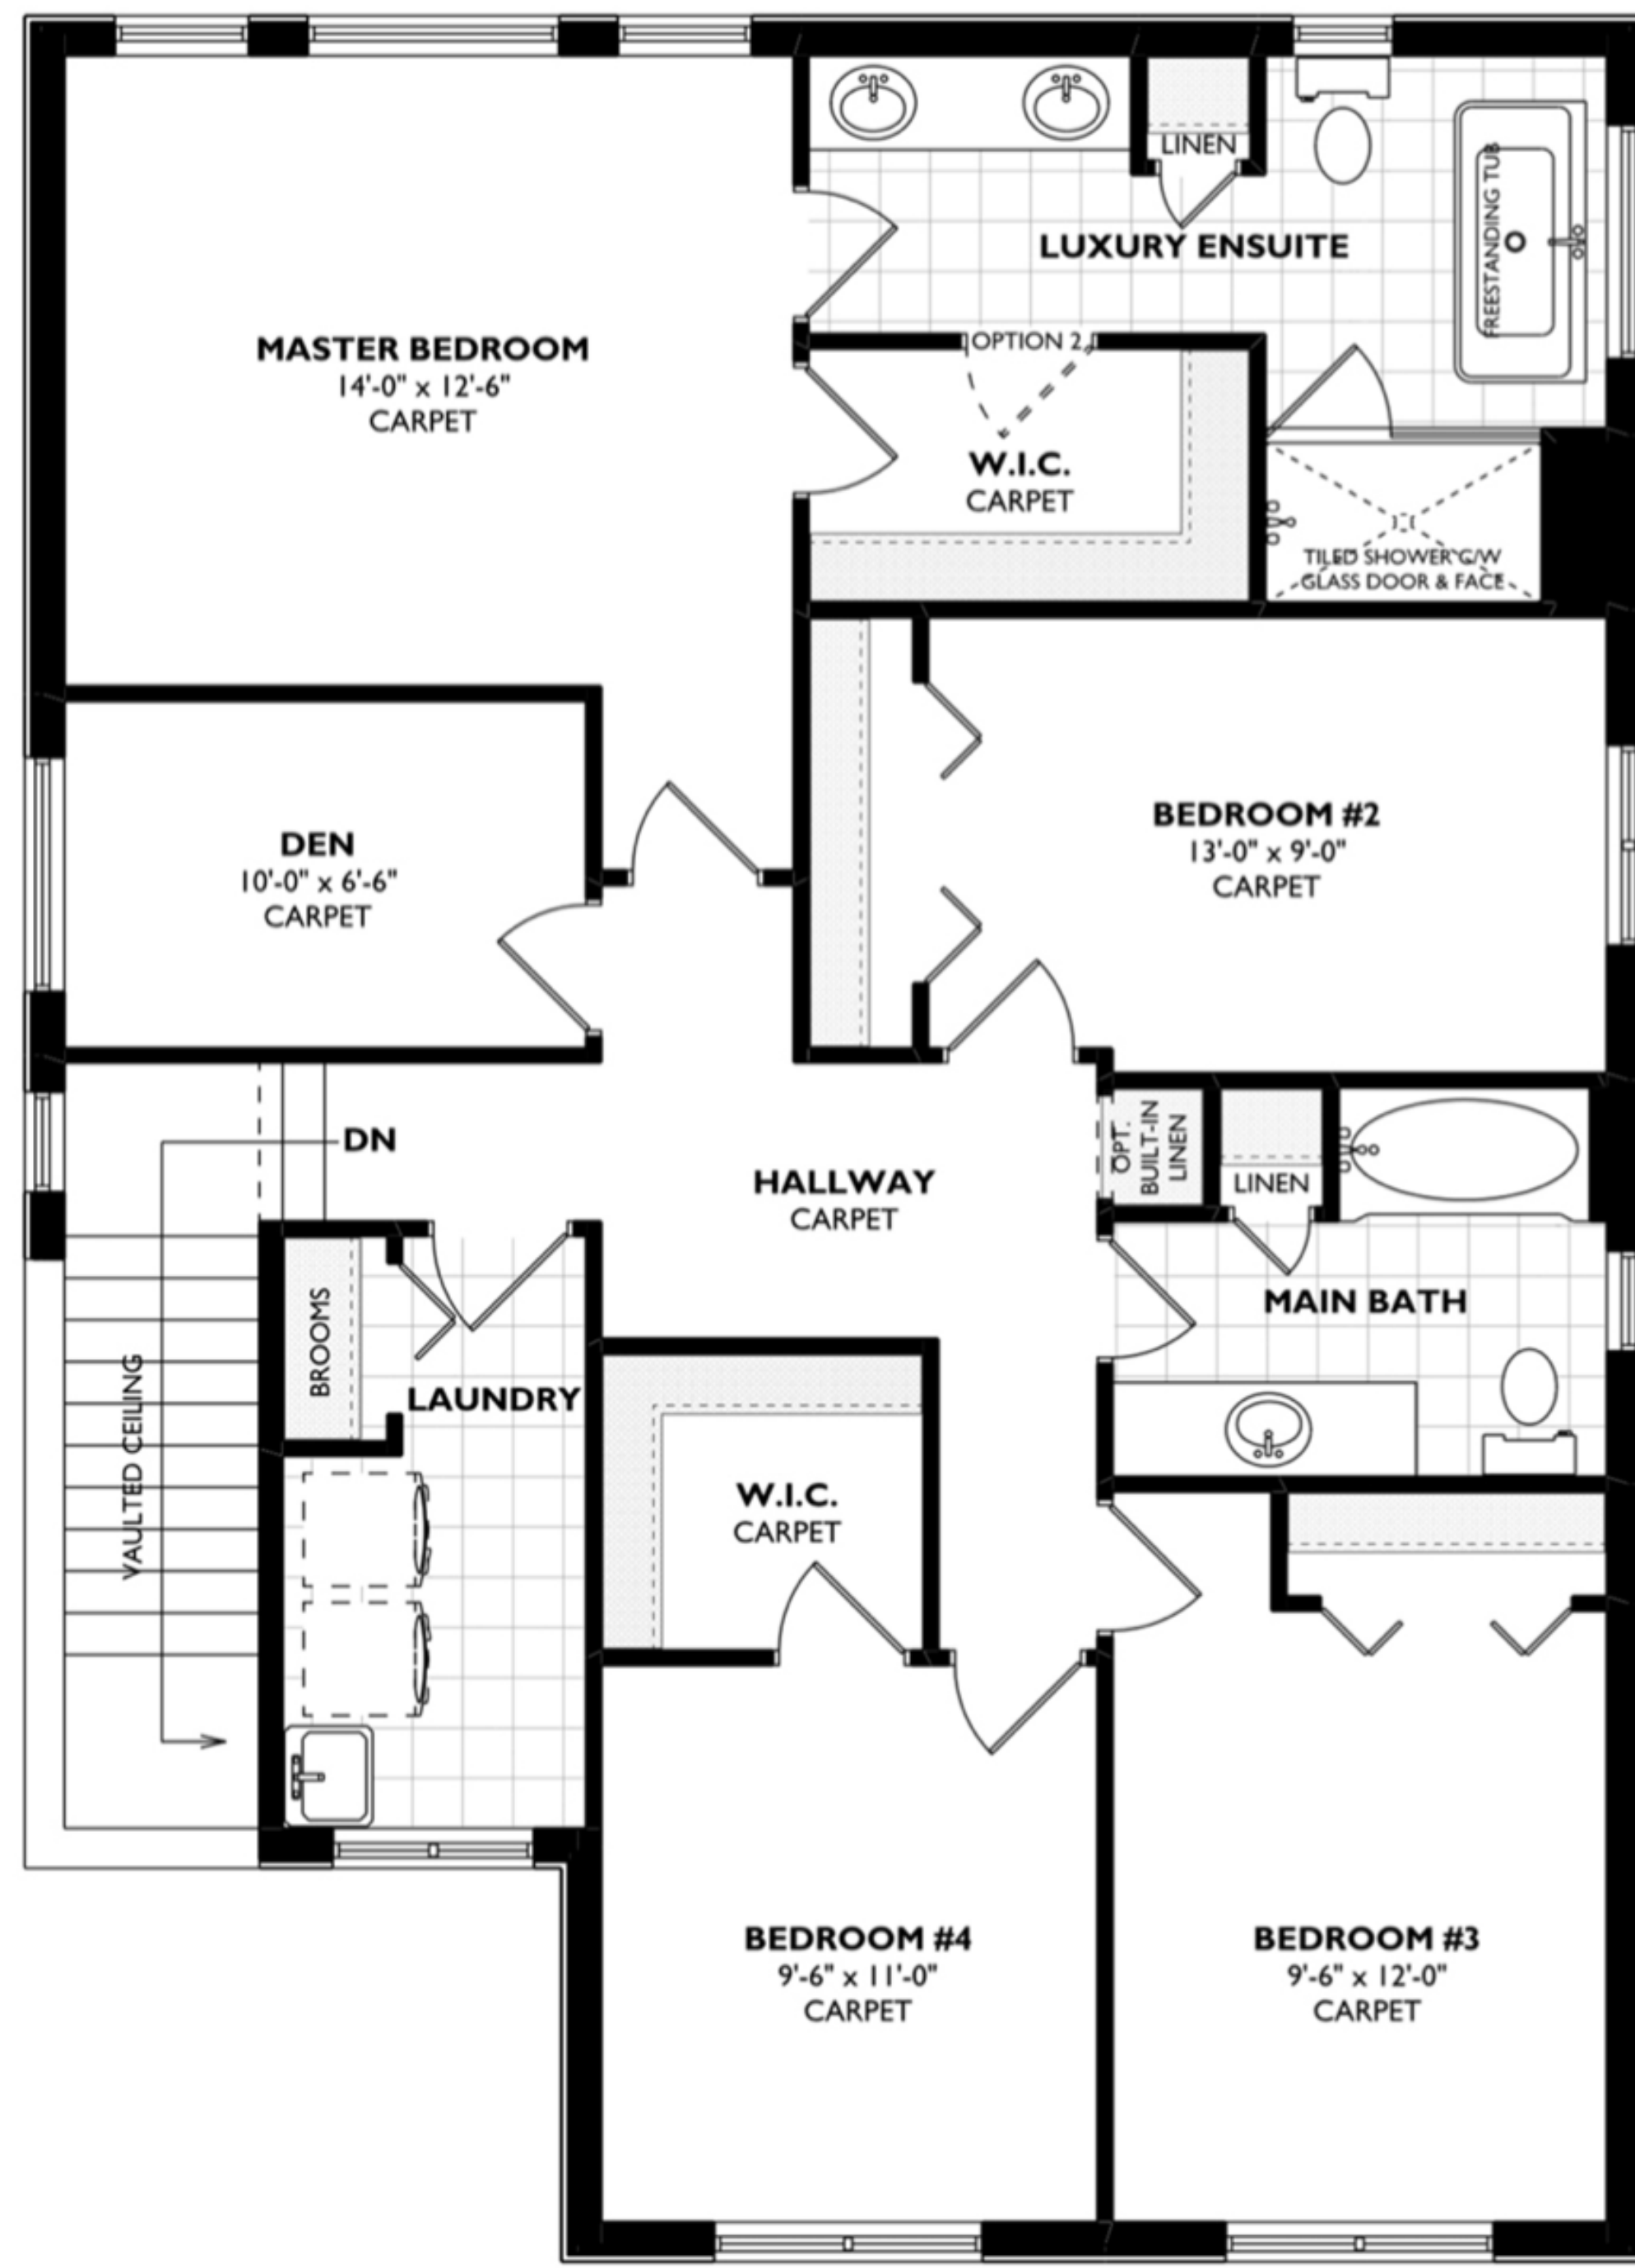

THE TRESTLE

2332 SQFT

4

BEDROOMS

2.5

BATHROOMS

2

CAR GARAGE

WRIGHTHAVEN
HOMES

BASEMENT

MAIN FLOOR

SECOND FLOOR