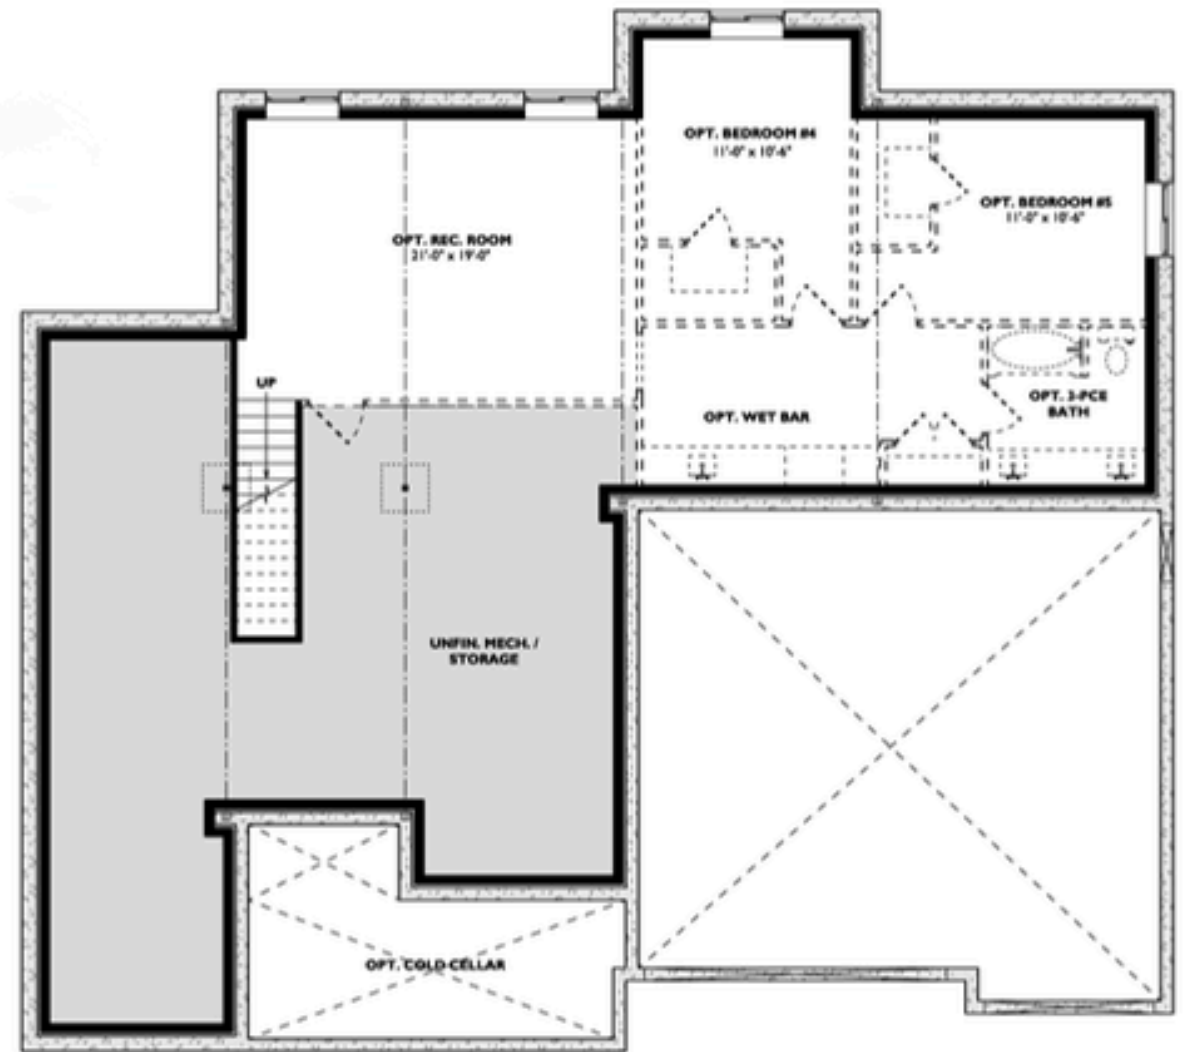

Pasture Edge  
INVERHAUGH

BUNGALOW

MELROSE

2,034 SQ. FT

MAIN FLOOR

BASEMENT