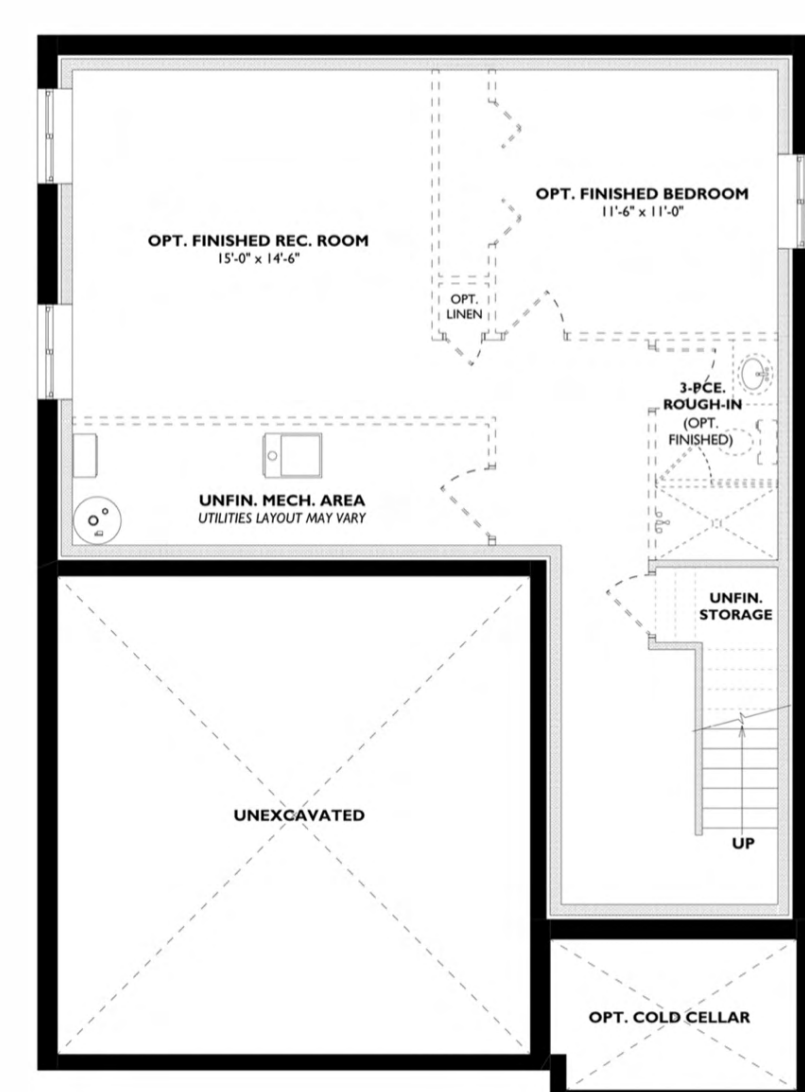

THE MAYFIELD

2036 SQFT

BEDROOMS

BATHROOMS

CAR GARAGE

WRIGHTHAVEN
— HOMES —

BASEMENT

MAIN FLOOR

SECOND FLOOR