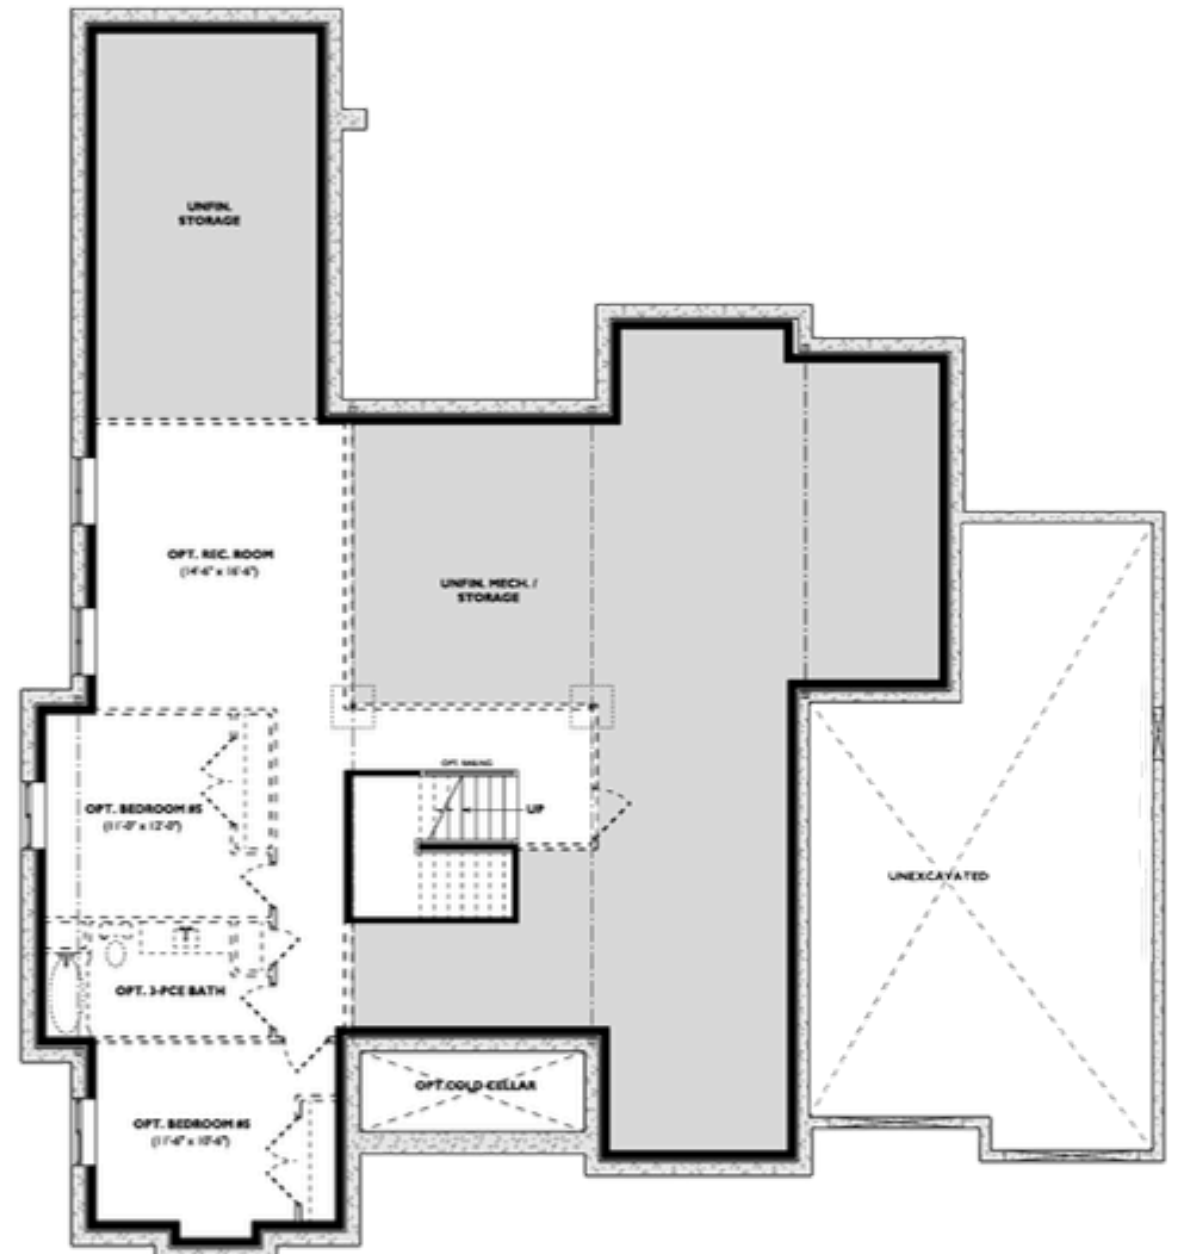

BUNGALOW

MARBELLA

2,728 SQ. FT

MAIN FLOOR

BASEMENT