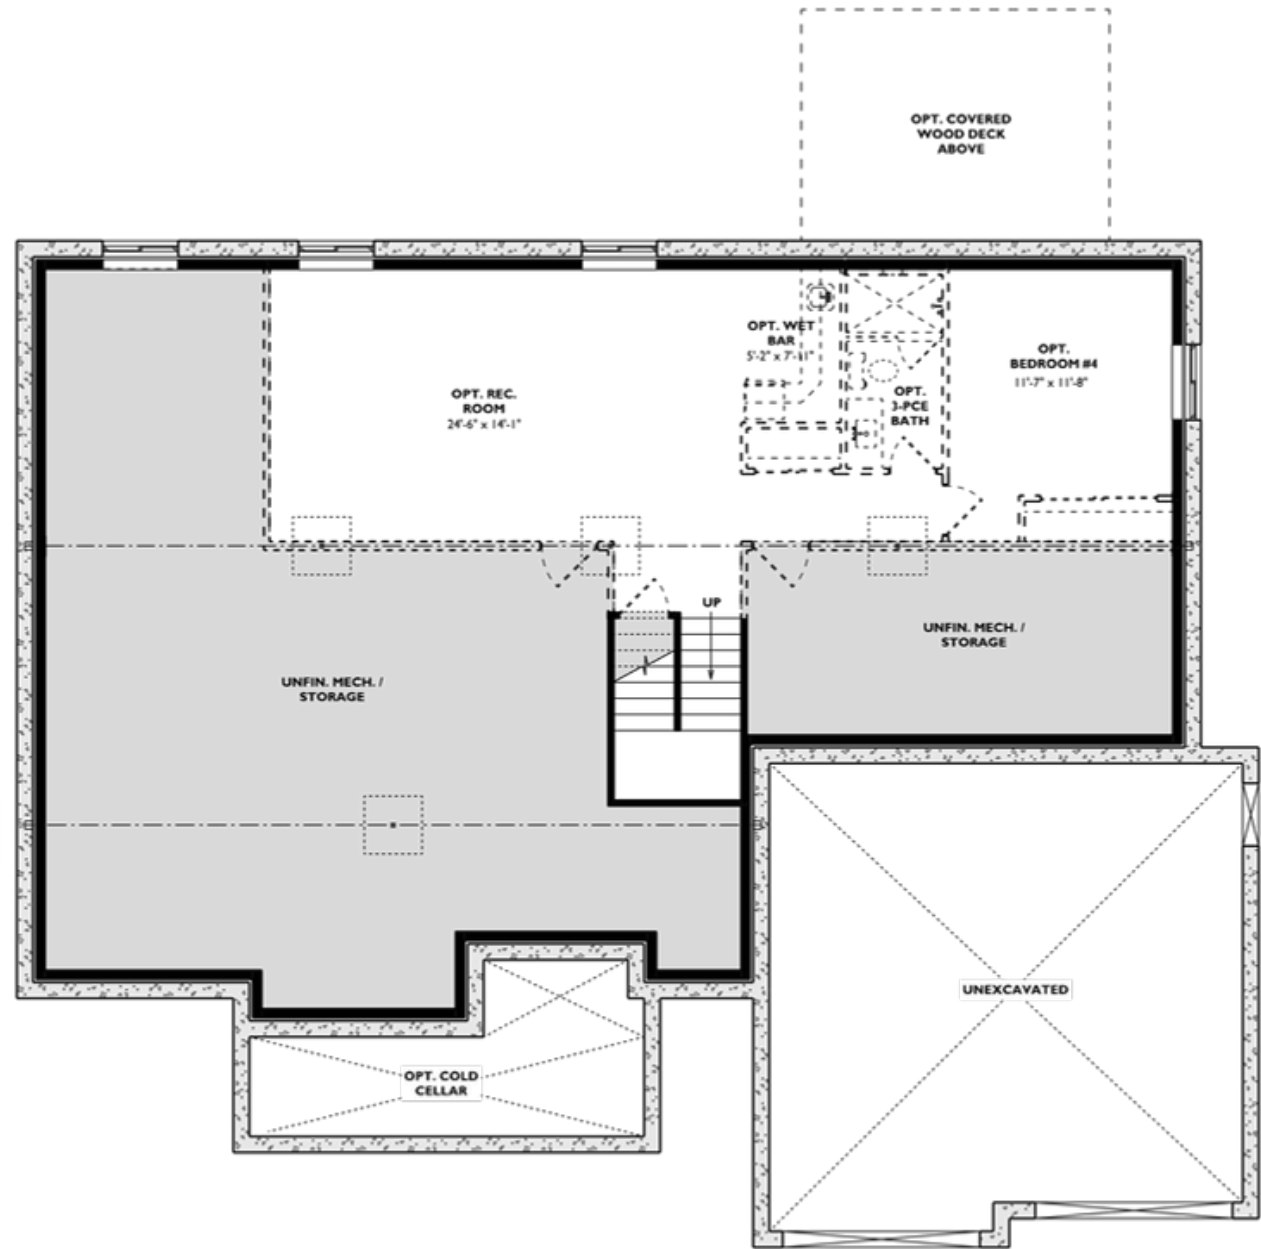

BUNGALOW

LUCIA

2160 SQ. FT

MAIN FLOOR

BASEMENT