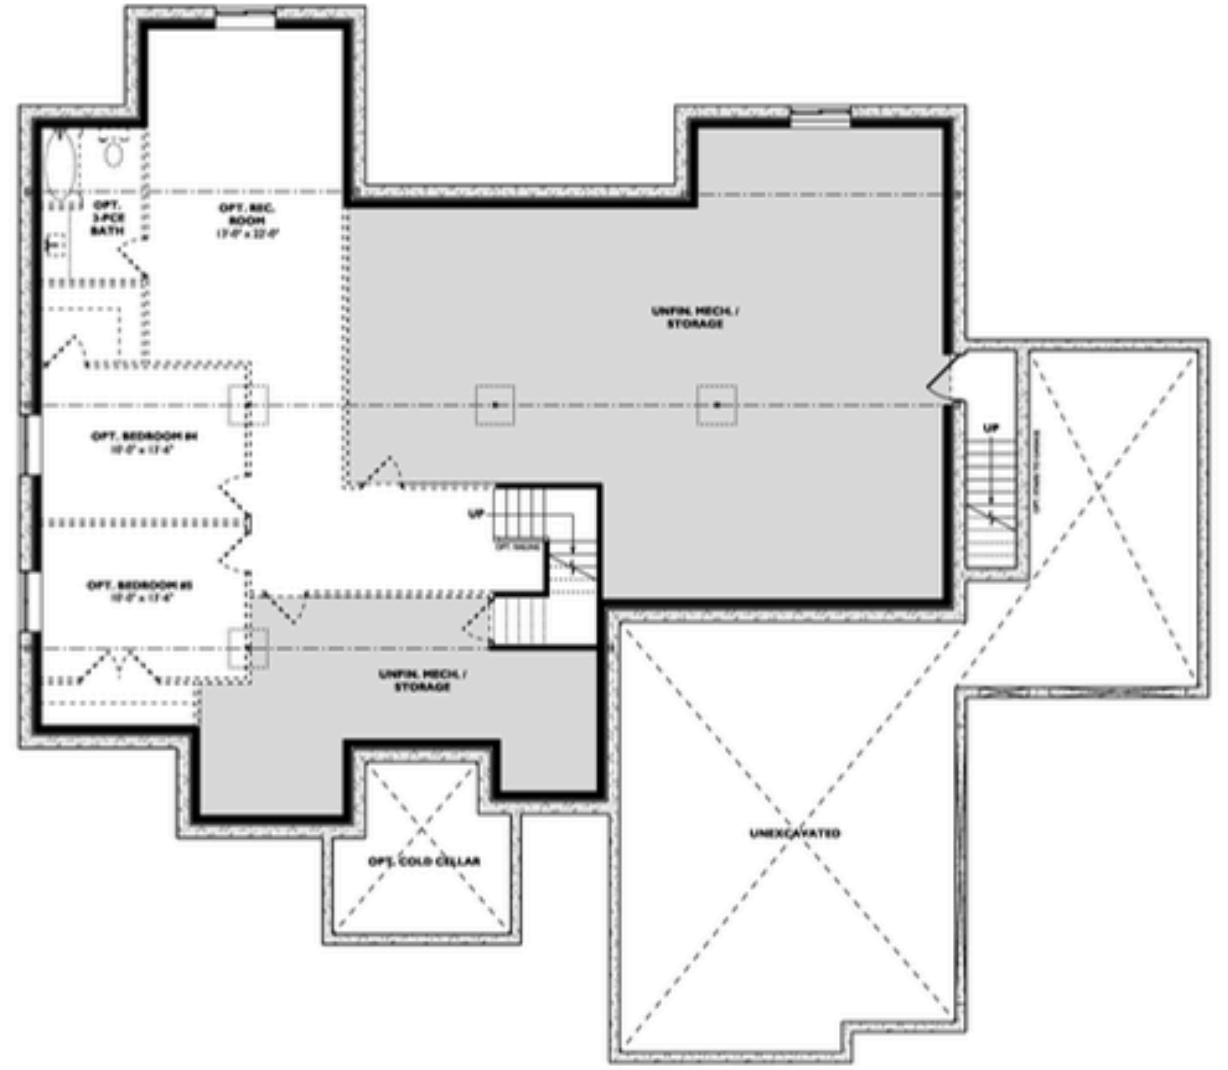

Pasture Edge
INVERHAUGH

BUNGALOW

KINGSTON

2,563 SQ. FT

MAIN FLOOR

BASEMENT