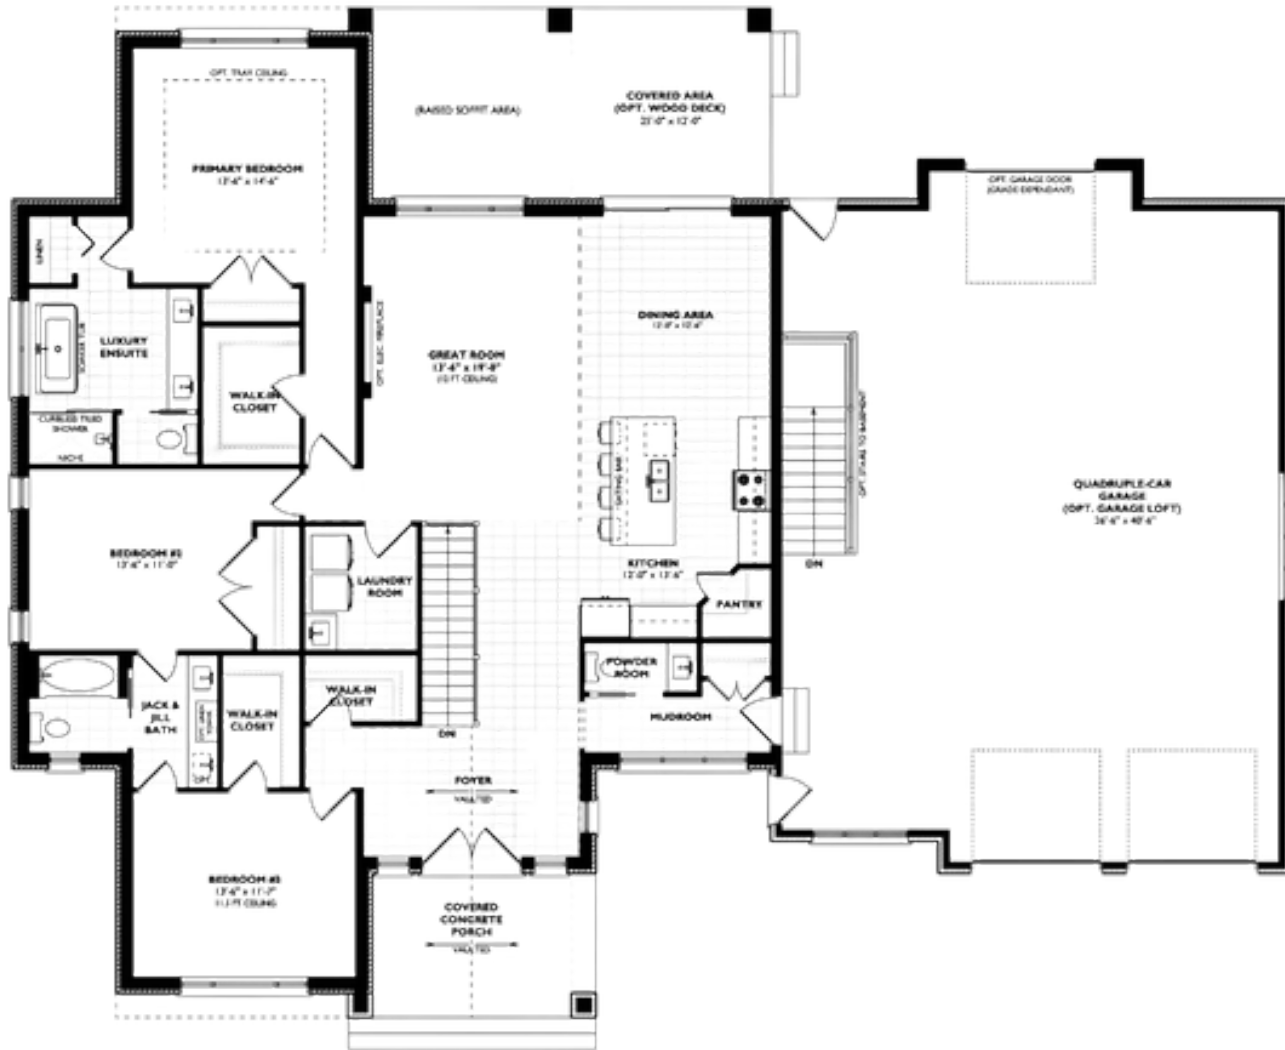

Pasture Edge  
INVERHAUGH

BUNGALOW

GENEVA

2,202 SQ. FT

MAIN FLOOR

BASEMENT