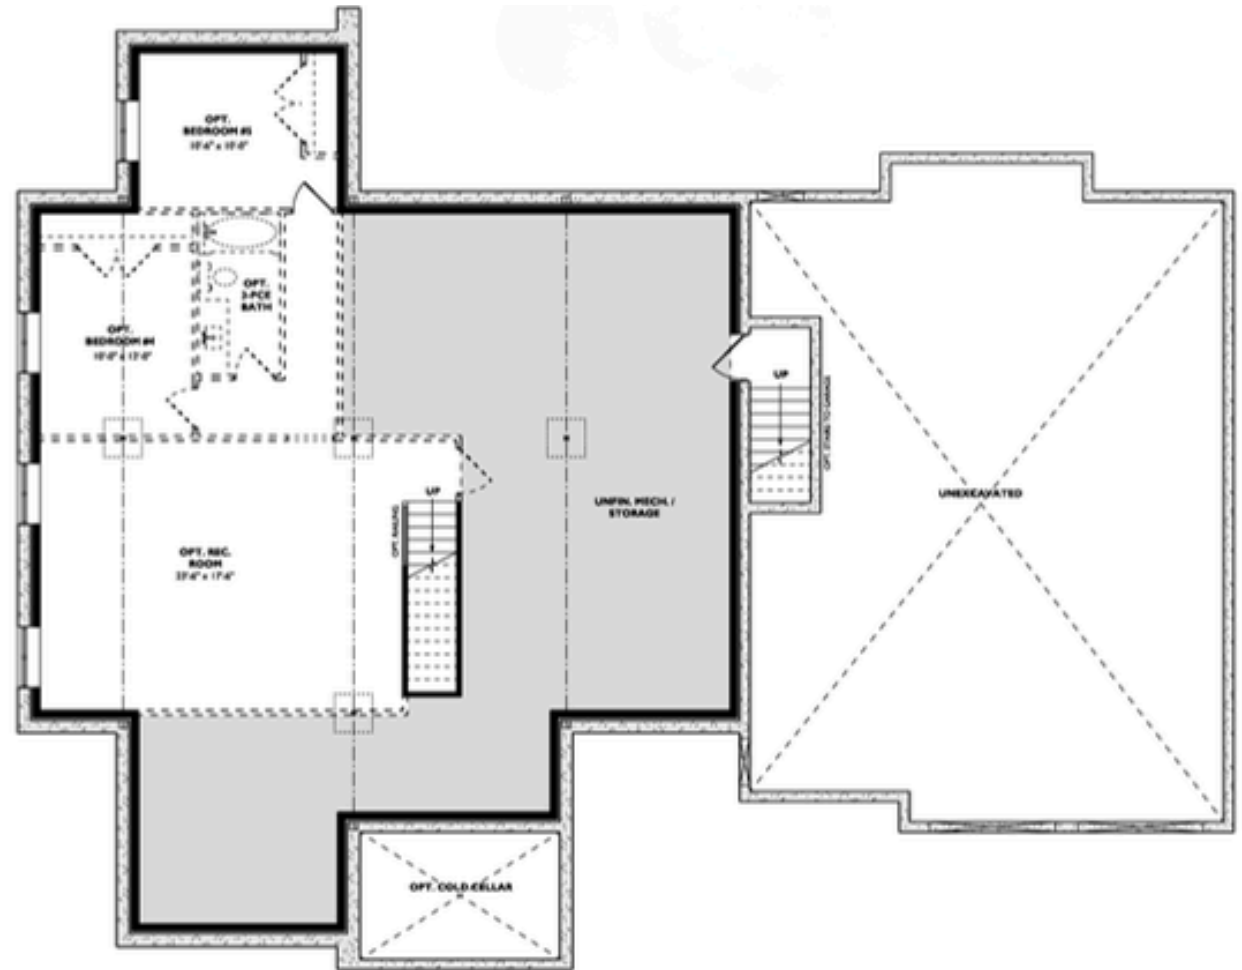

Pasture Edge  
INVERHAUGH

BUNGALOW

GENEVA

2,202 SQ. FT

MAIN FLOOR

BASEMENT