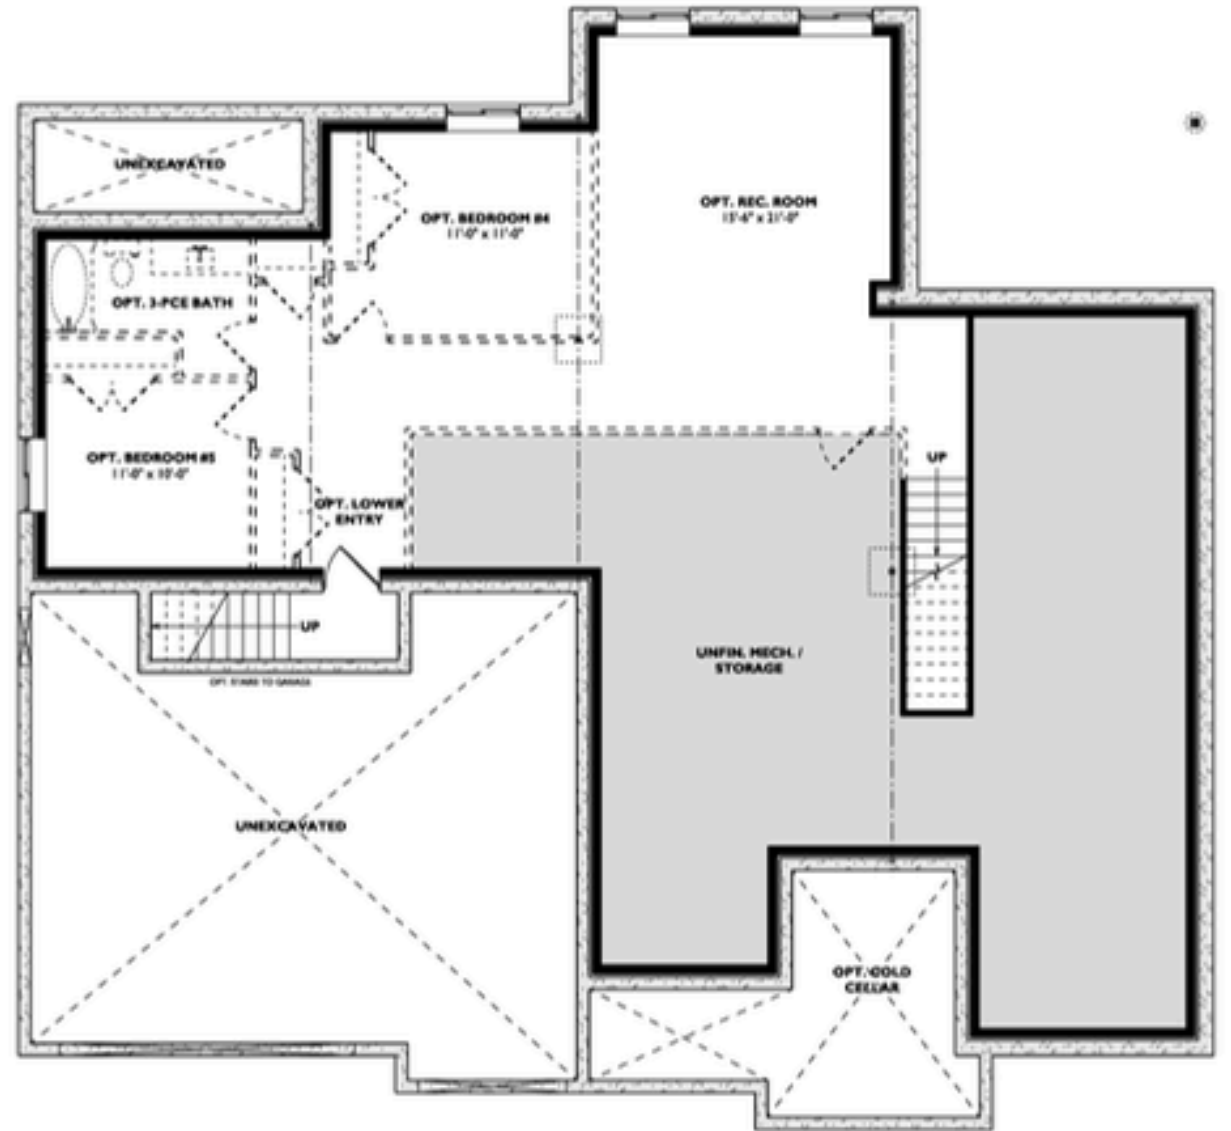

Pasture Edge
INVERHAUGH

BUNGALOW

FLORENCE

2,301 SQ. FT

MAIN FLOOR

BASEMENT