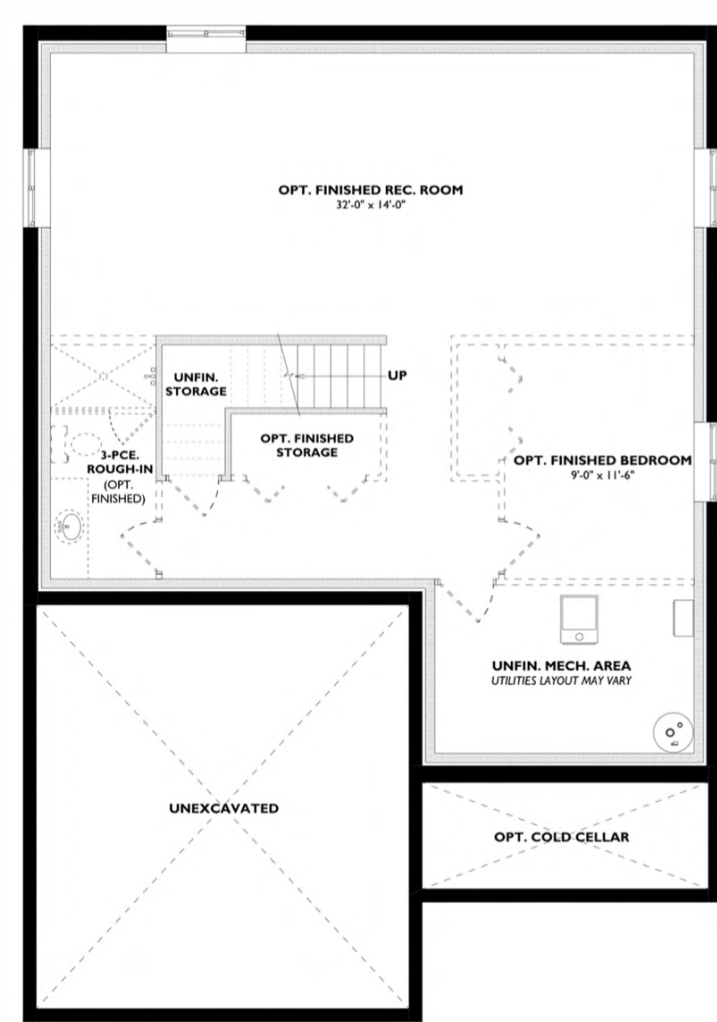

THE ELEANOR

2474 SQFT

4

BEDROOMS

BATHROOMS

CAR GARAGE

WRIGHTHAVEN
— HOMES —

BASEMENT

MAIN FLOOR

SECOND FLOOR