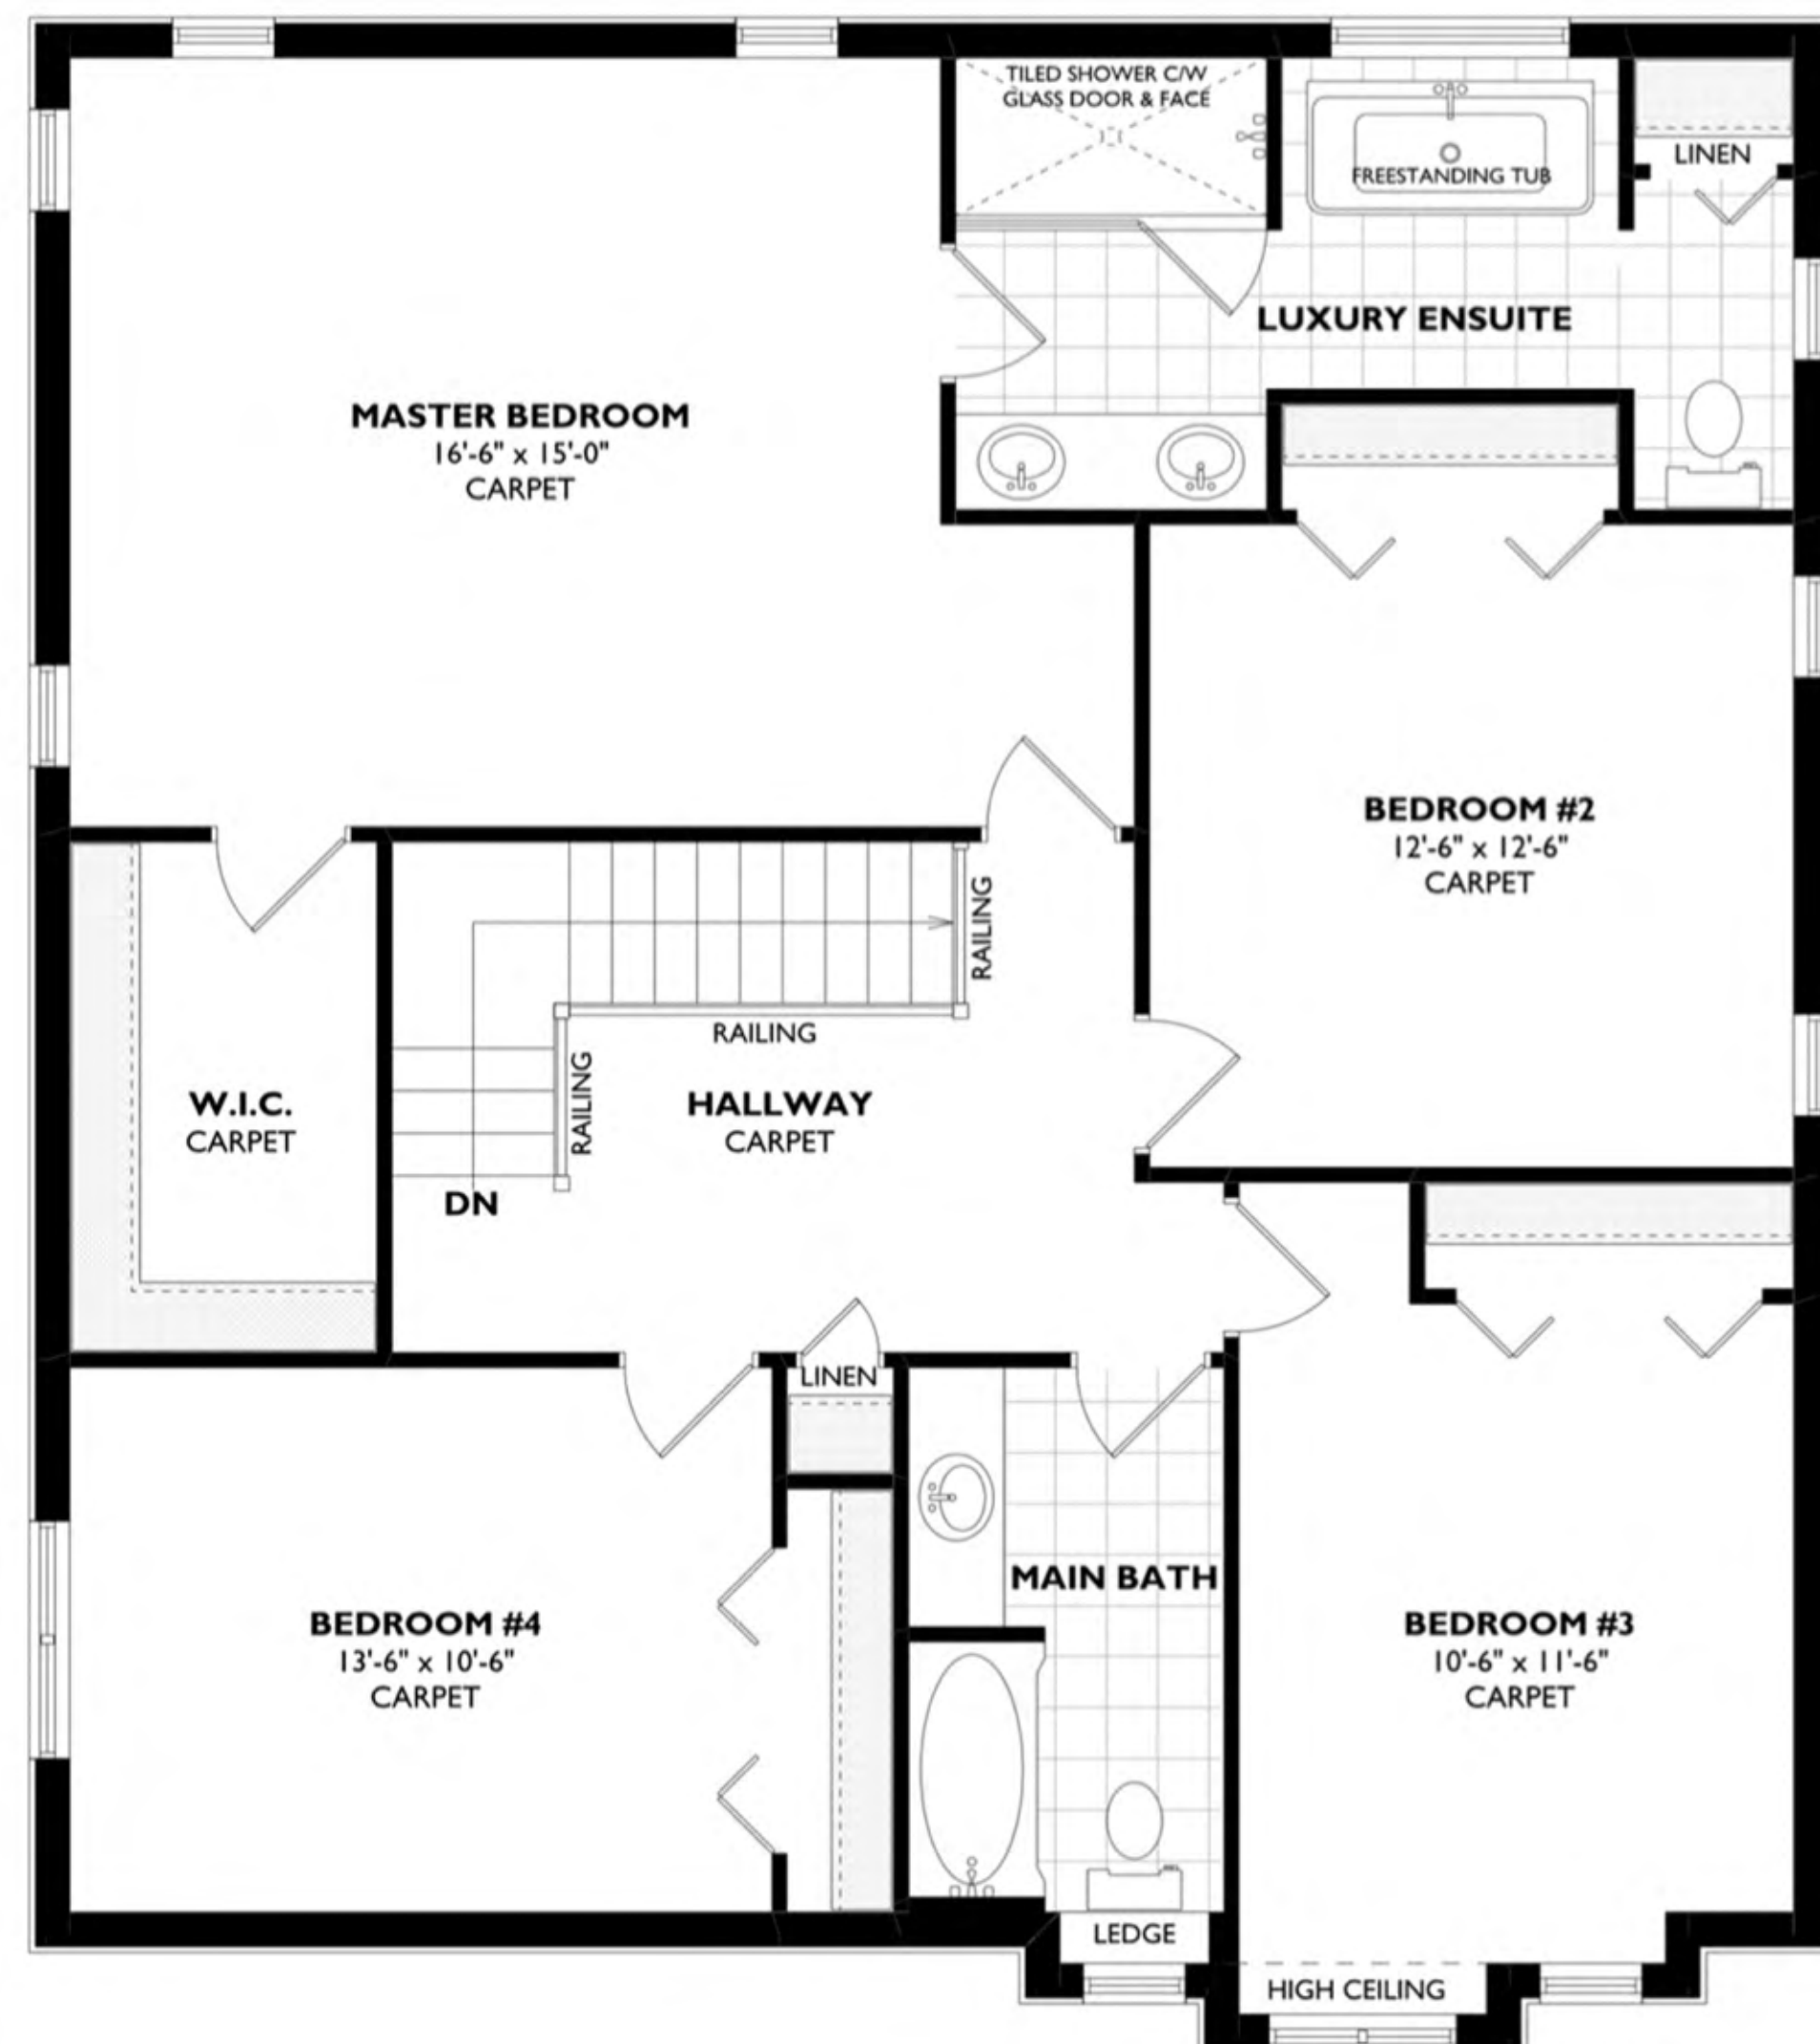

THE ELEANOR

2474 SQFT

4

BEDROOMS

BATHROOMS

CAR GARAGE

WRIGHTHAVEN
— HOMES —

BASEMENT

MAIN FLOOR

SECOND FLOOR