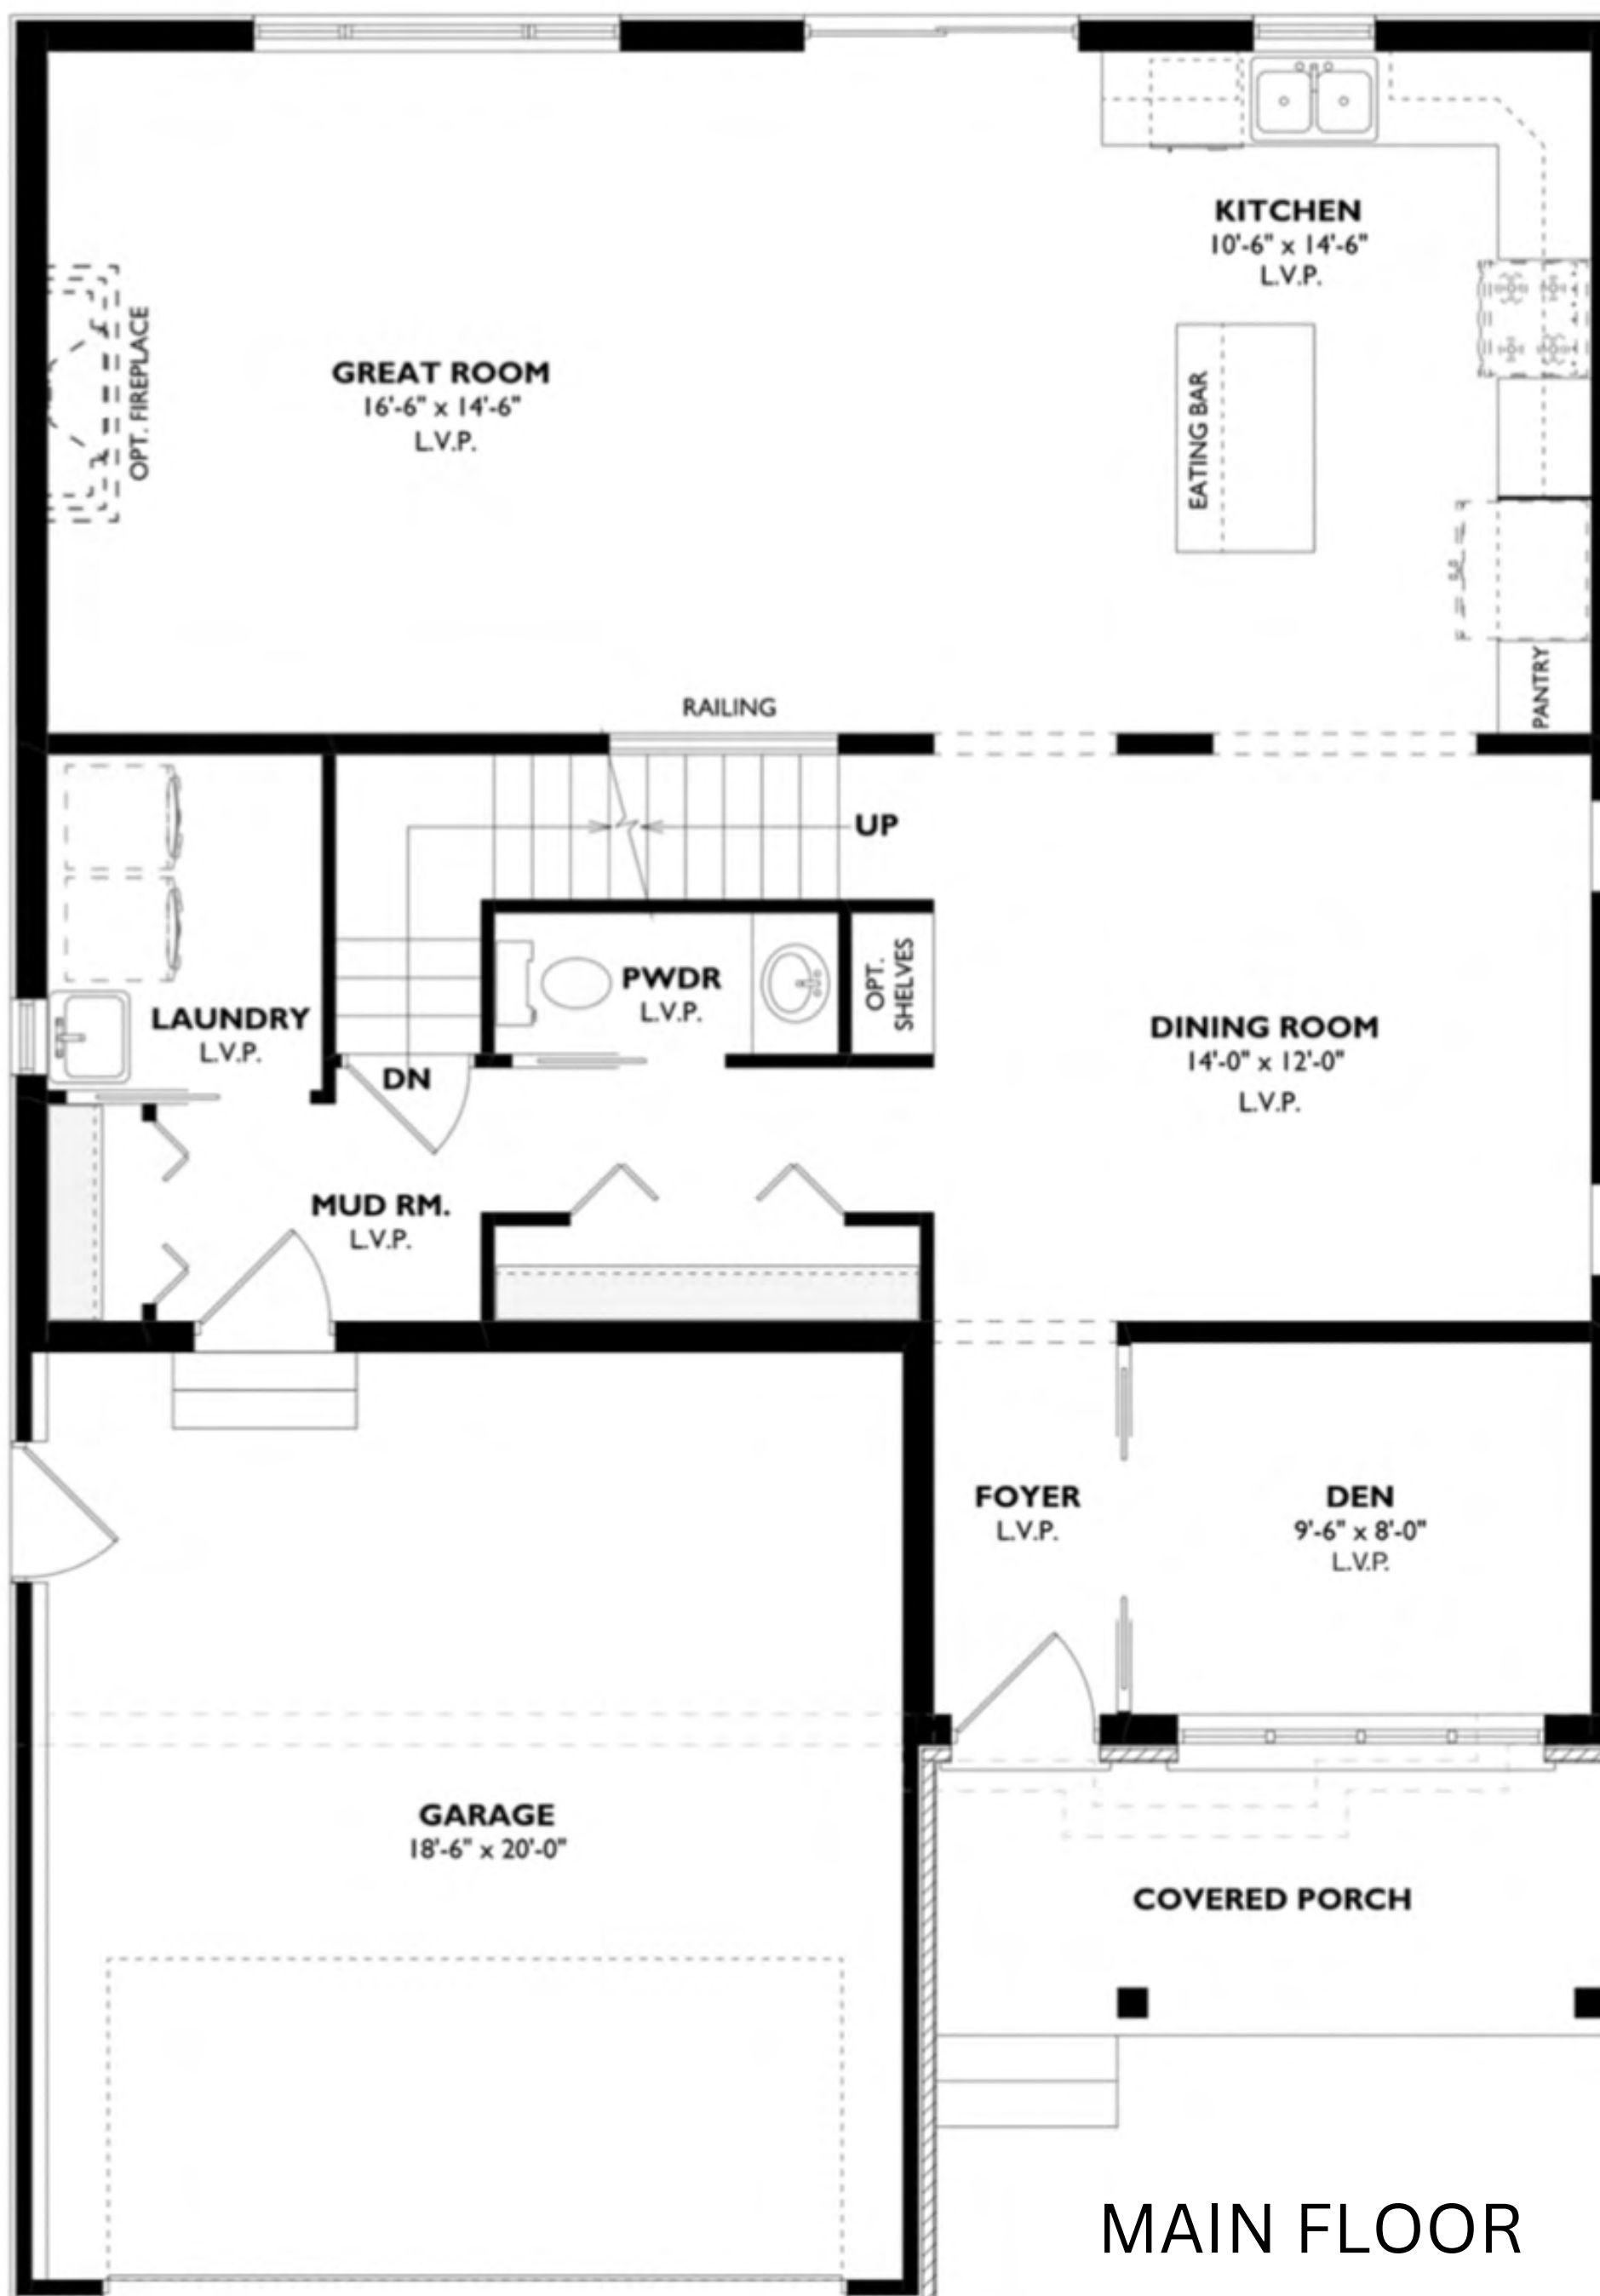

THE ELEANOR

2474 SQFT

4

BEDROOMS

BATHROOMS

CAR GARAGE

WRIGHTHAVEN
— HOMES —

BASEMENT

MAIN FLOOR

SECOND FLOOR