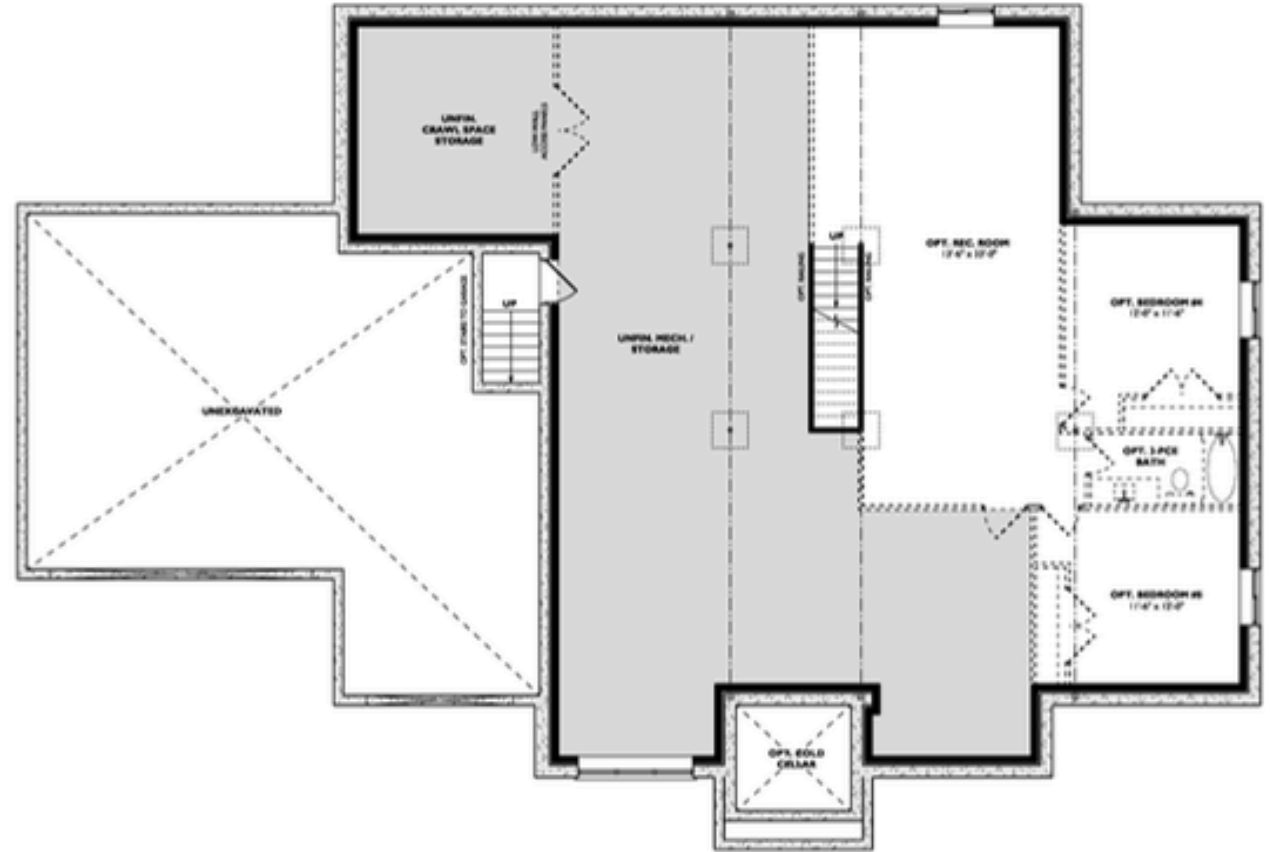

Pasture Edge
INVERHAUGH

RAISED
BUNGALOW

ELDIN

2,658 SQ. FT

MAIN FLOOR

BASEMENT