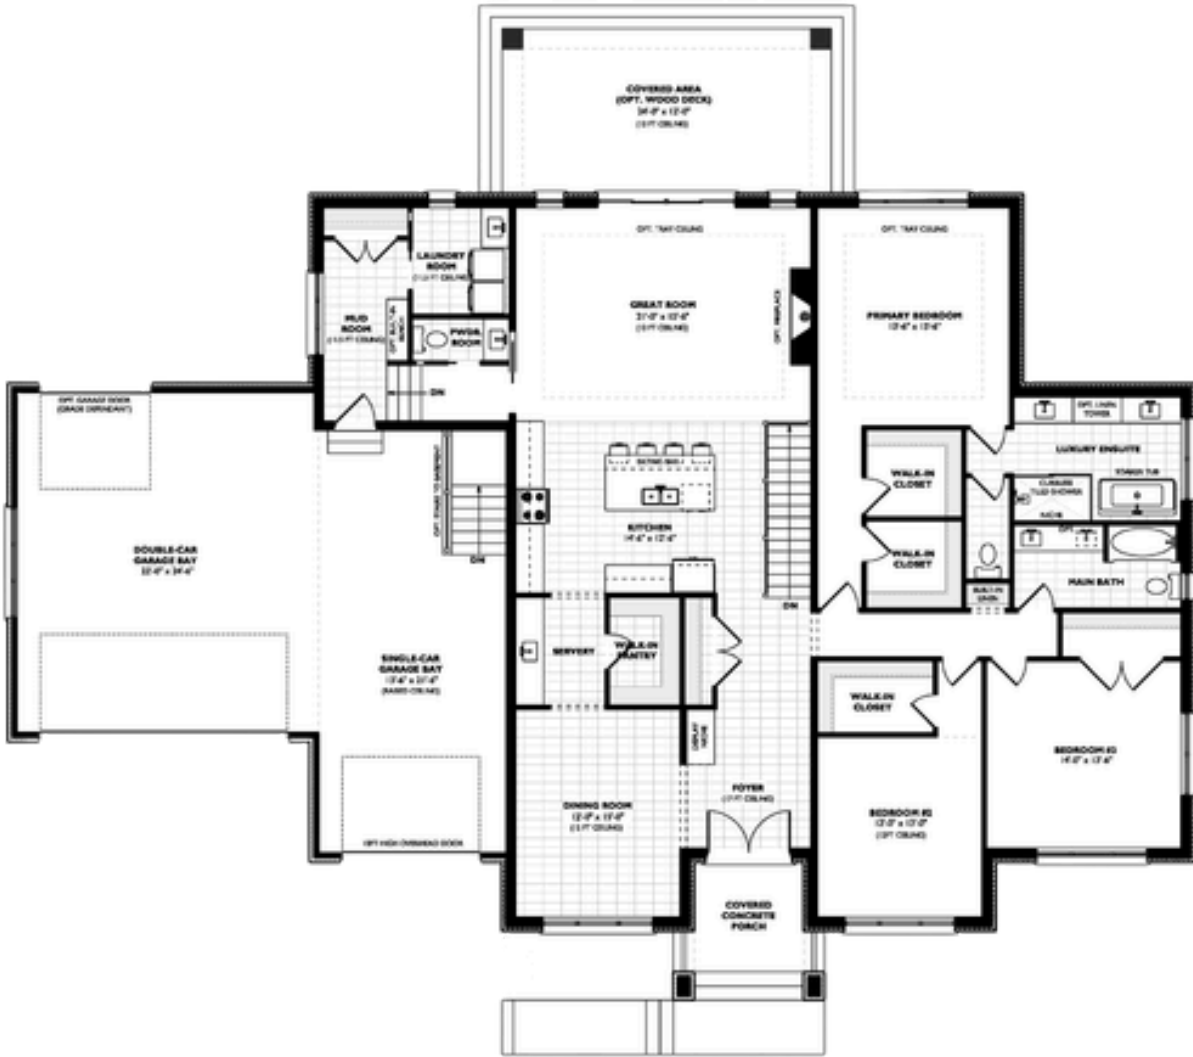

Pasture Edge
INVERHAUGH

RAISED
BUNGALOW

ELDIN

2,658 SQ. FT

MAIN FLOOR

BASEMENT