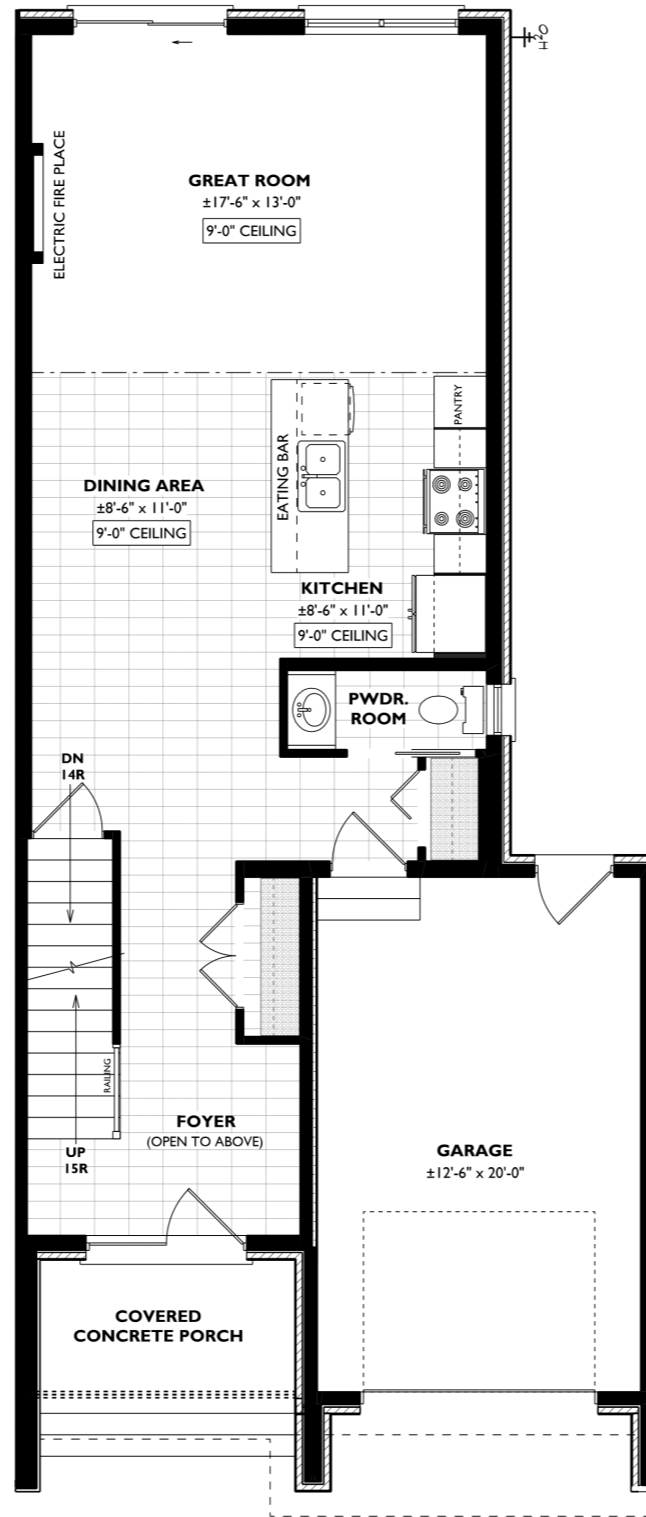

THE MONTEBELLO

UNITS 2-5

1,828 SQ FT

Layout May be Reversed