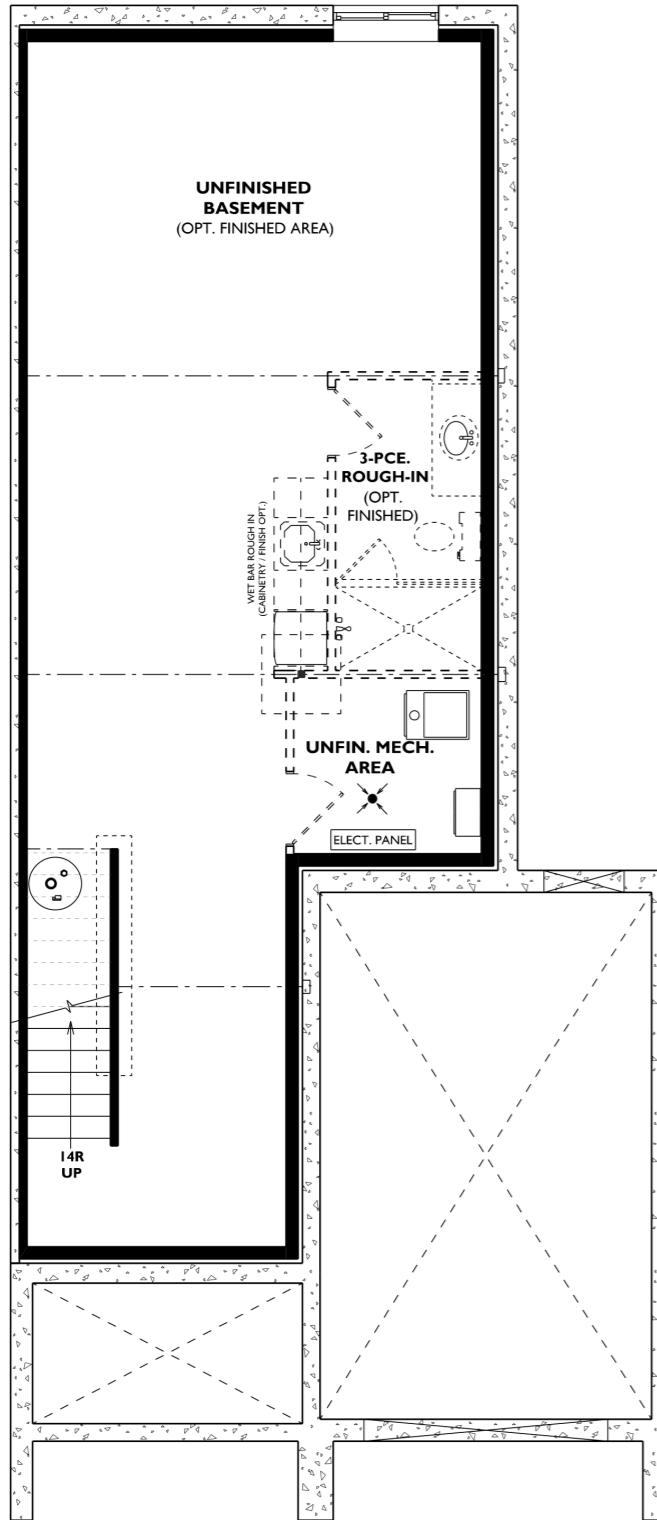

THE MONTEBELLO

UNITS 2-5

1,828 SQ FT

Layout May be Reversed