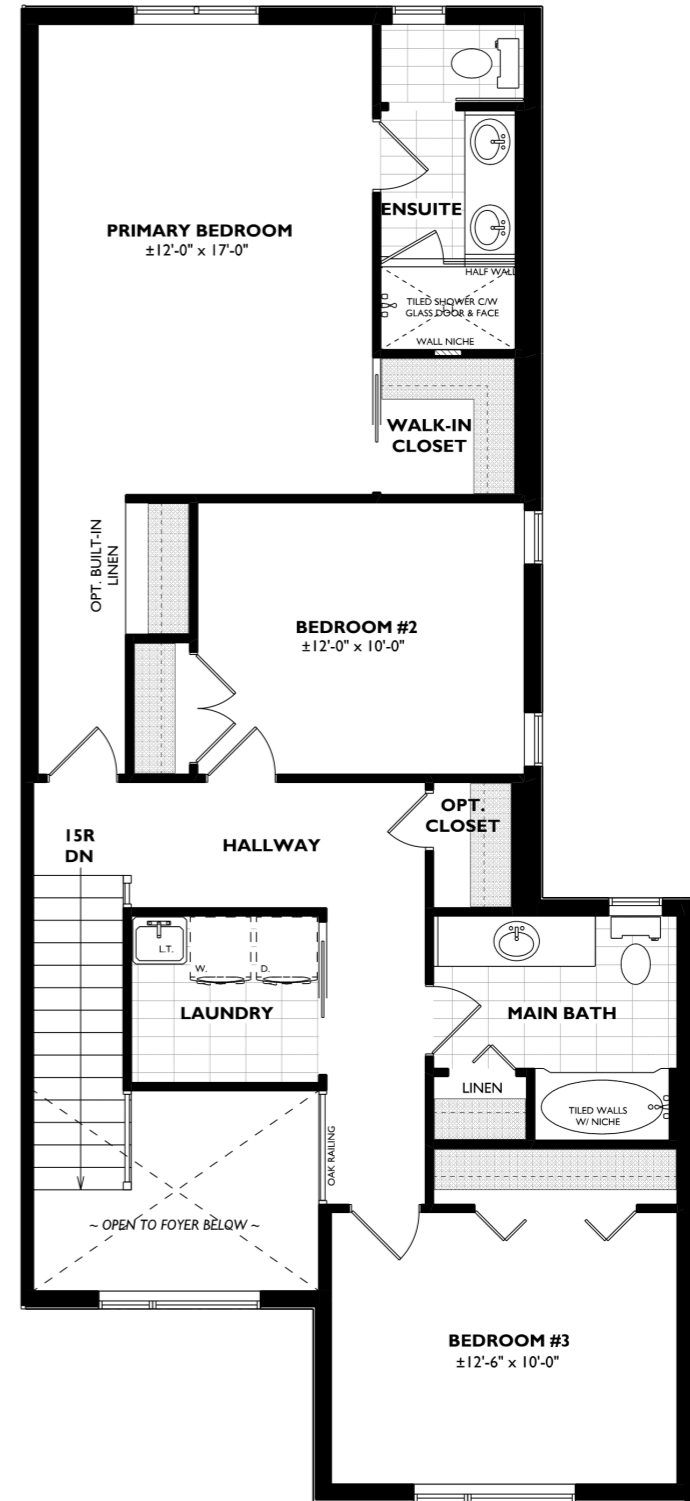

THE MONTEBELLO

UNITS 2-5

1,828 SQ FT

Layout May be Reversed