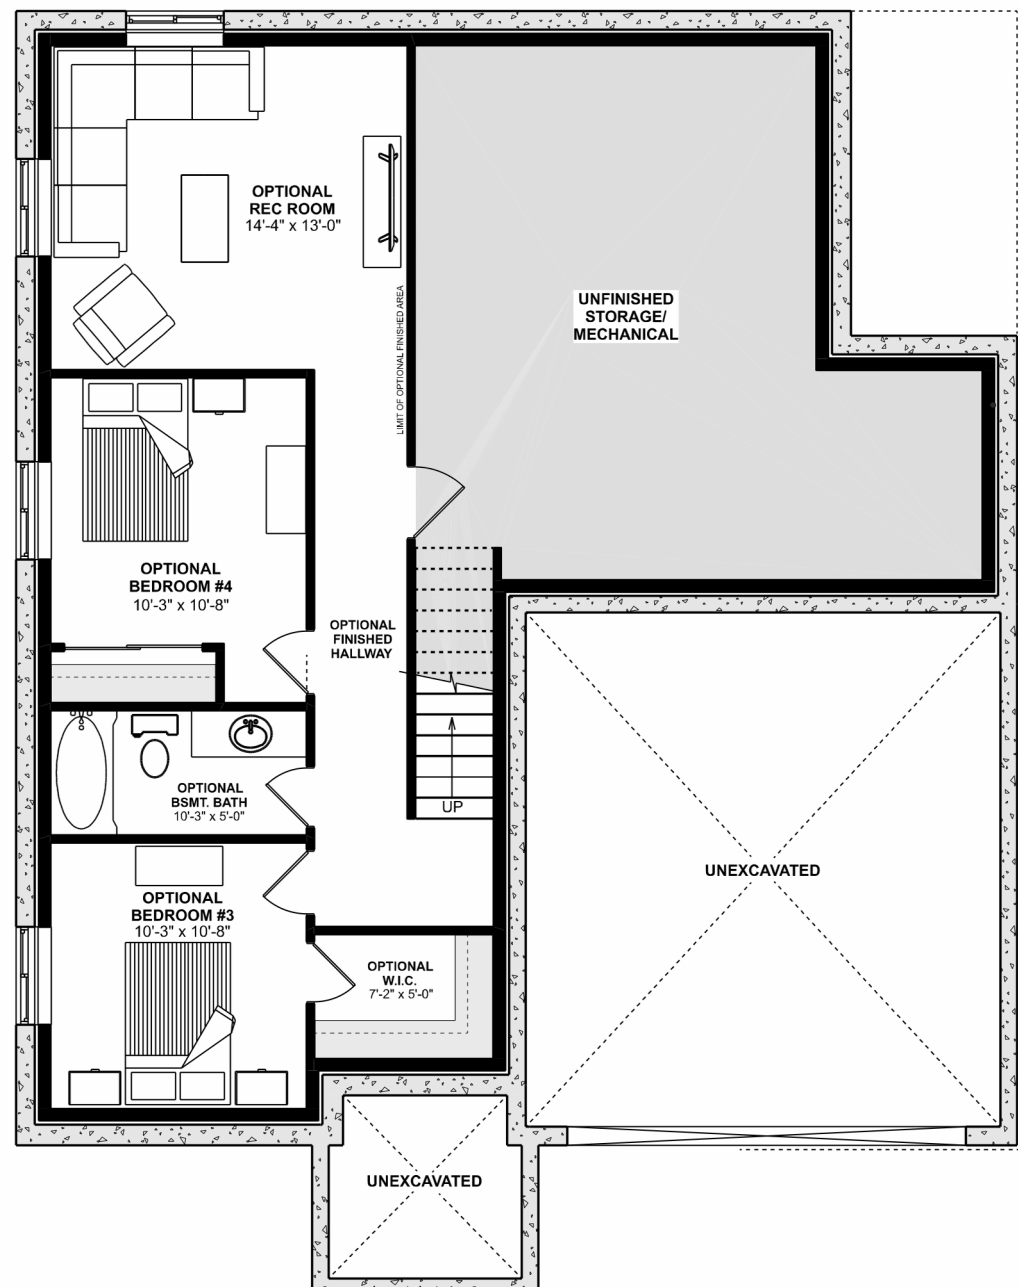

THE BELHEIM

1302 SQFT

2

BEDROOMS

2

BATHROOMS

2

CAR GARAGE

WRIGHTHAVEN
— HOMES —

MAIN FLOOR

BASEMENT