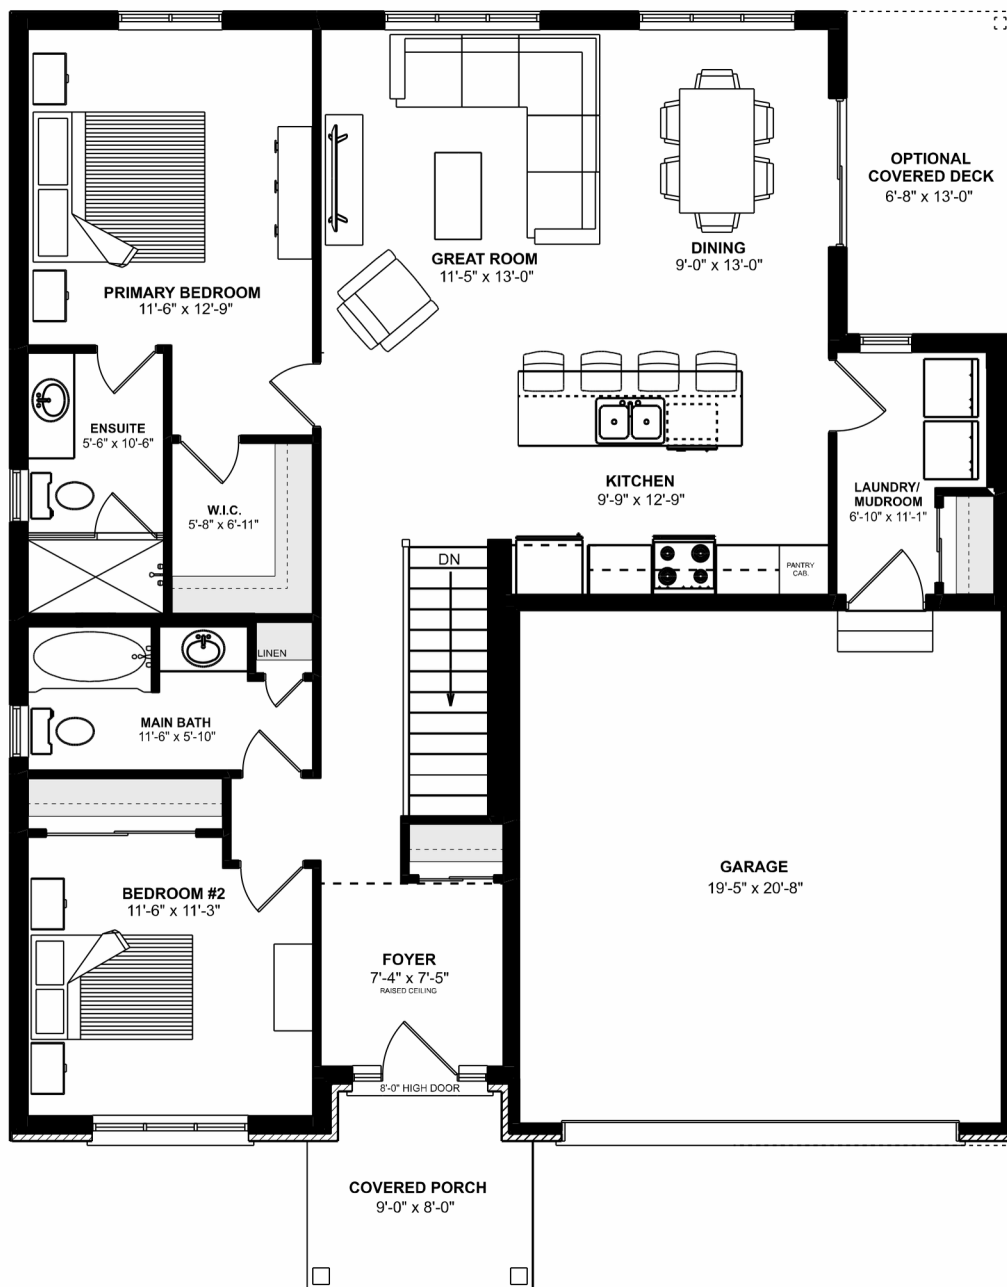

THE BELHEIM

1302 SQFT

2

BEDROOMS

2

BATHROOMS

2

CAR GARAGE

WRIGHTHAVEN
— HOMES —

MAIN FLOOR

BASEMENT