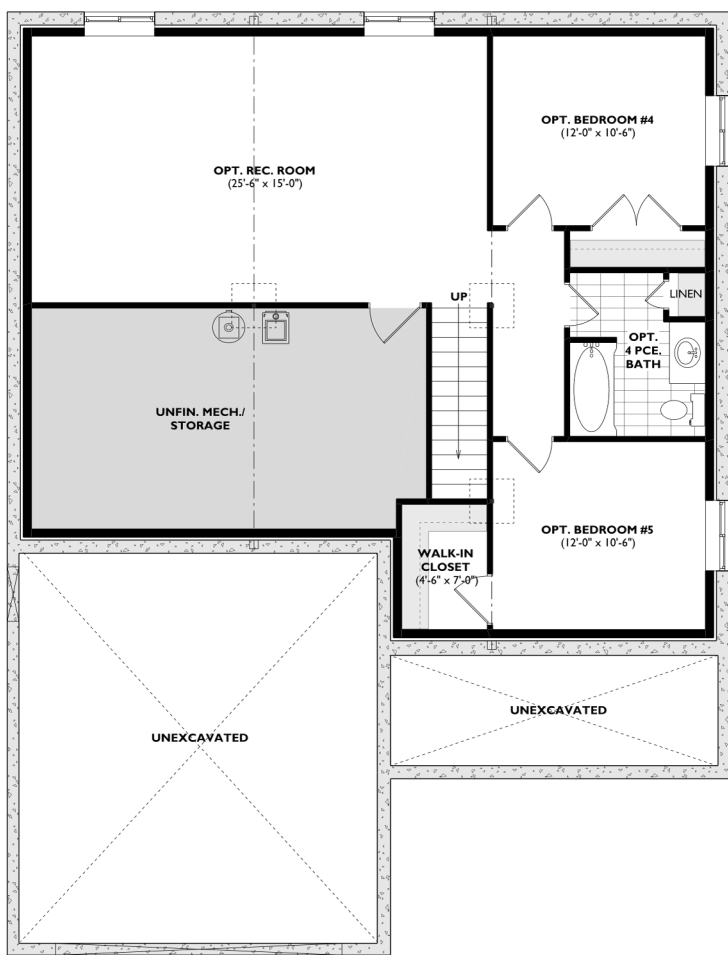

# ALGONQUIN

1397 Sq Ft

3

BEDROOMS

2

BATHROOMS

2

CAR GARAGE

WRIGHTHAVEN  
HOMES

**BASEMENT PLAN**  
**1014 SQ FT**