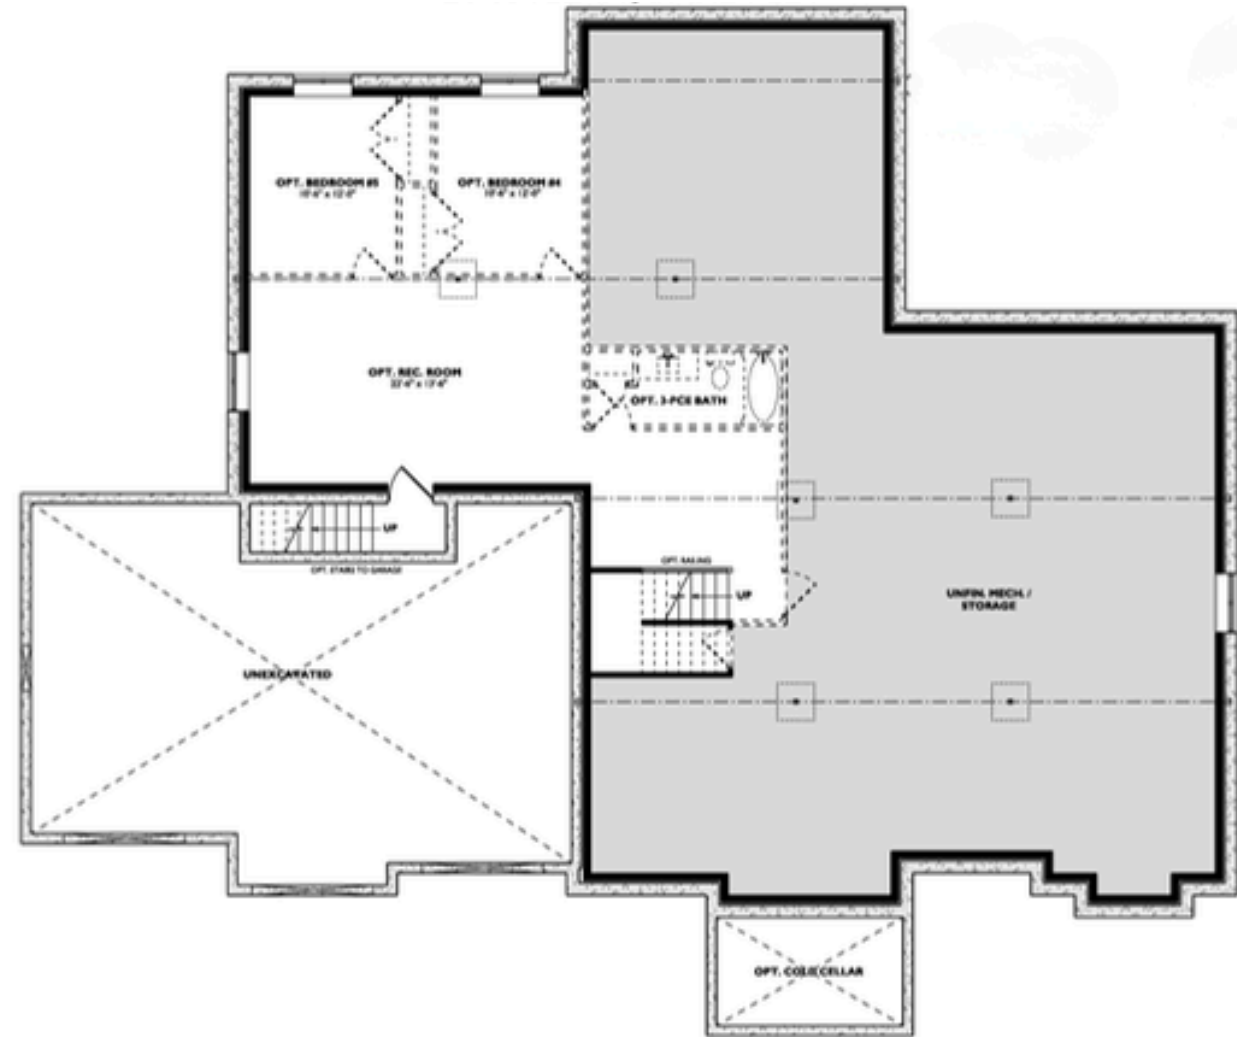

Pasture Edge
INVERHAUGH

BUNGALOW

ADELAIDE

2,960 SQ. FT

MAIN FLOOR

BASEMENT