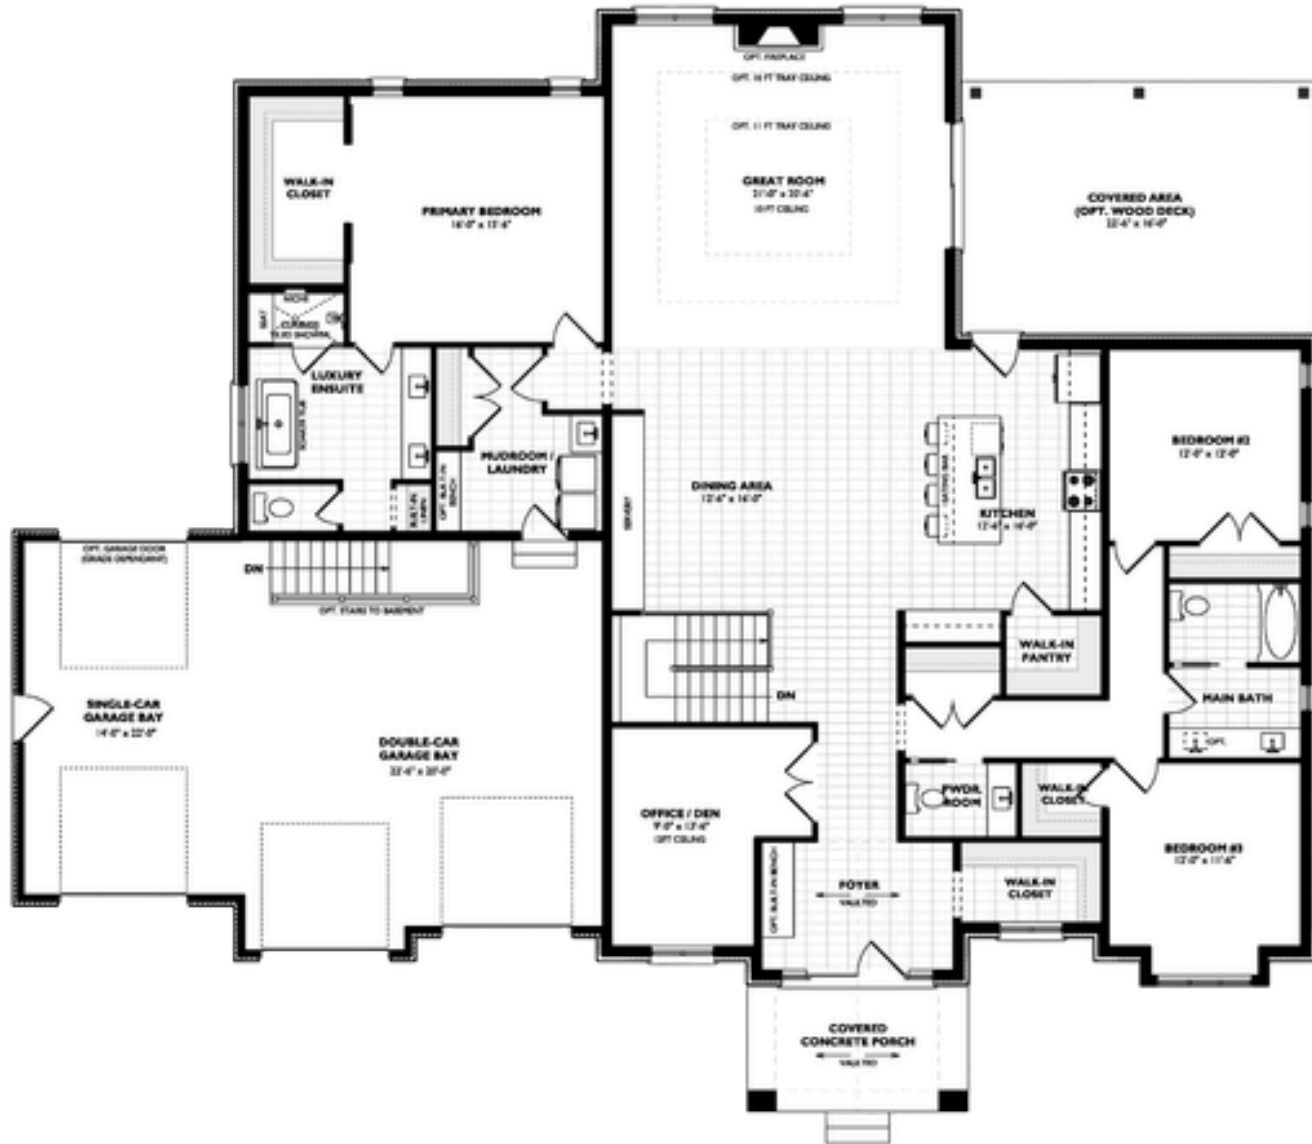

Pasture Edge
INVERHAUGH

BUNGALOW

ADELAIDE

2,960 SQ. FT

MAIN FLOOR

BASEMENT