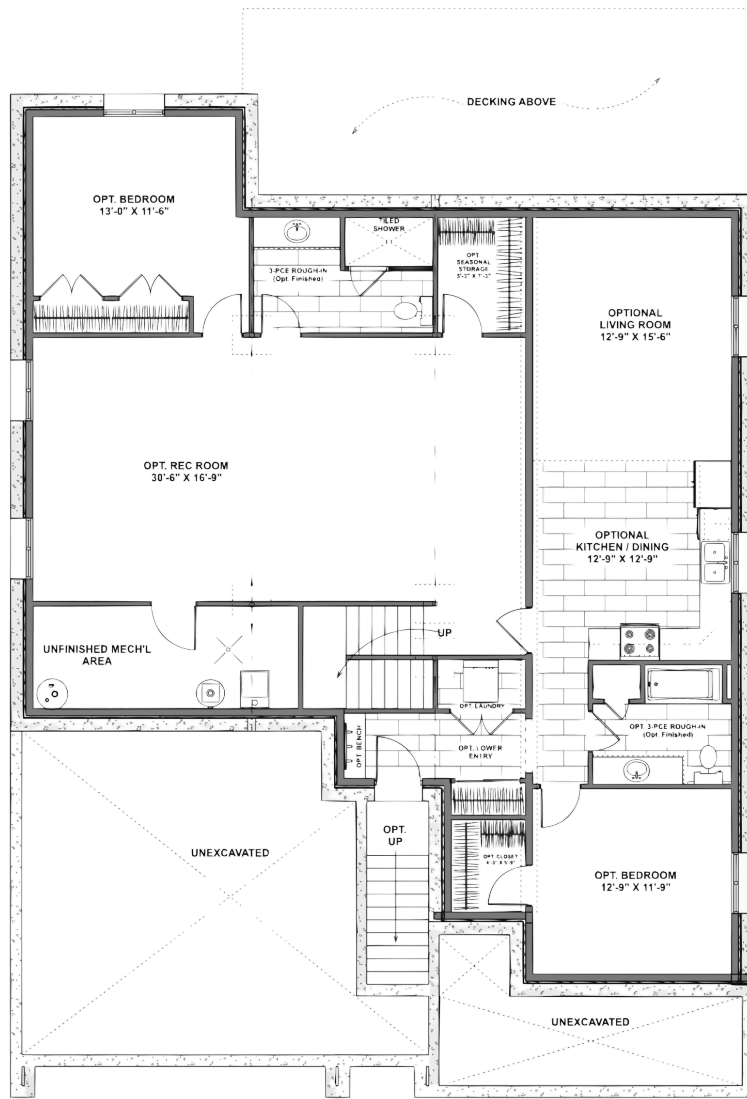

WESTMINSTER

BUNGALOW

WRIGHTHAVENHOMES.COM

BASEMENT

2 BEDROOM

OPT. COLD CELLAR

1 BATHROOM

794 SQFT

MAIN FLOOR

3 BEDROOMS

2 CAR GARAGE

2 BATHROOMS

2,135 SQ.FT