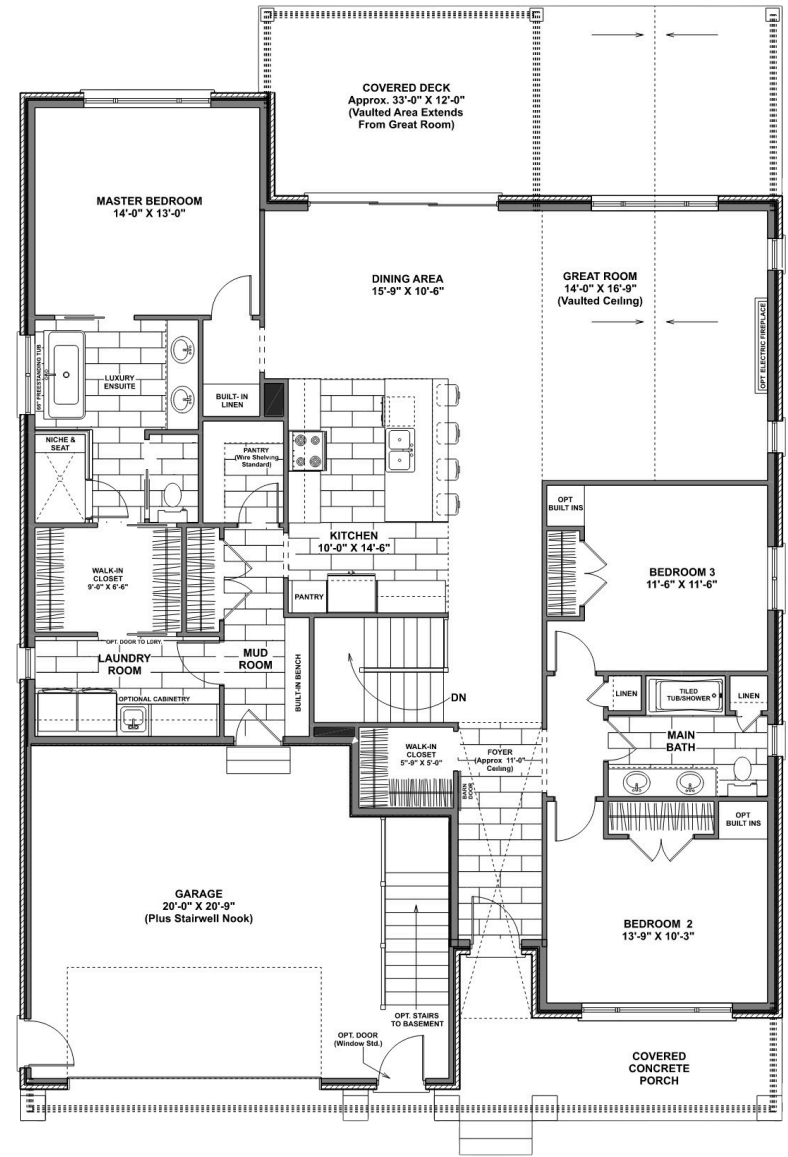

WESTMINSTER

BUNGALOW

WRIGHTHAVENHOMES.COM

BASEMENT

2 BEDROOM

OPT. COLD CELLAR

1 BATHROOM

794 SQFT

MAIN FLOOR

3 BEDROOMS

2 CAR GARAGE

2 BATHROOMS

2,135 SQ.FT