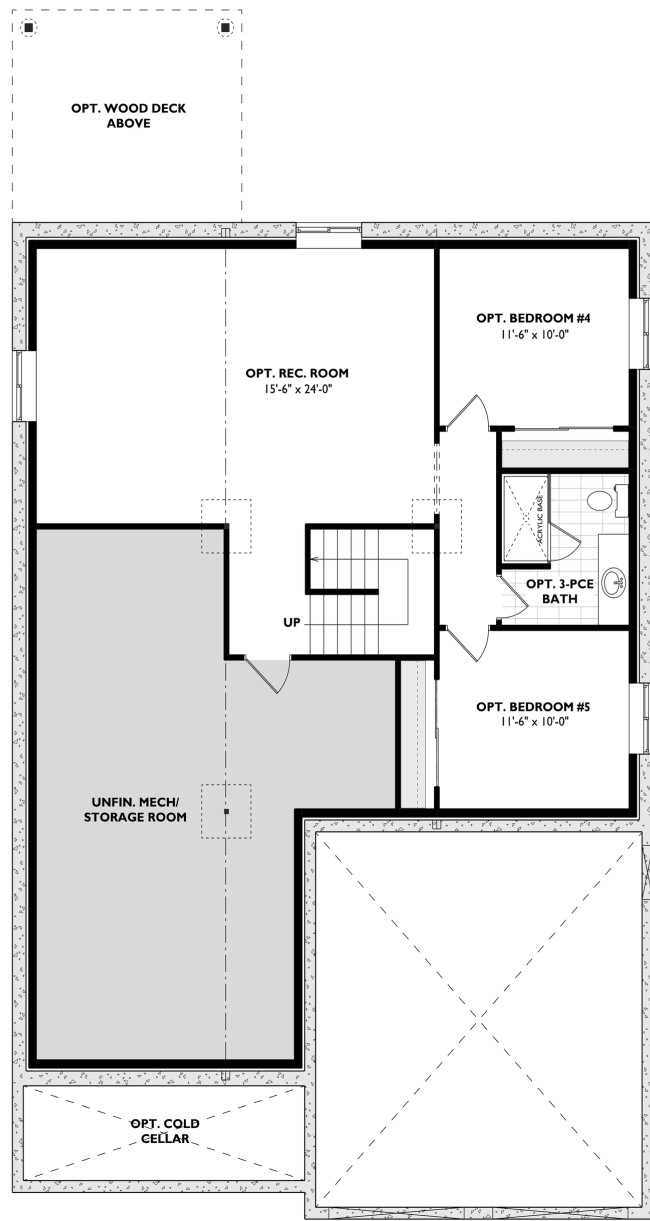

PRINCETON

BUNGALOW

WRIGHTHAVENHOMES.COM

BASEMENT

2 BEDROOM

OPT. COLD CELLAR

1 BATHROOM

966 SQFT

MAIN FLOOR

2 BEDROOMS

2 CAR GARAGE

2.5 BATHROOMS

1,606 SQFT