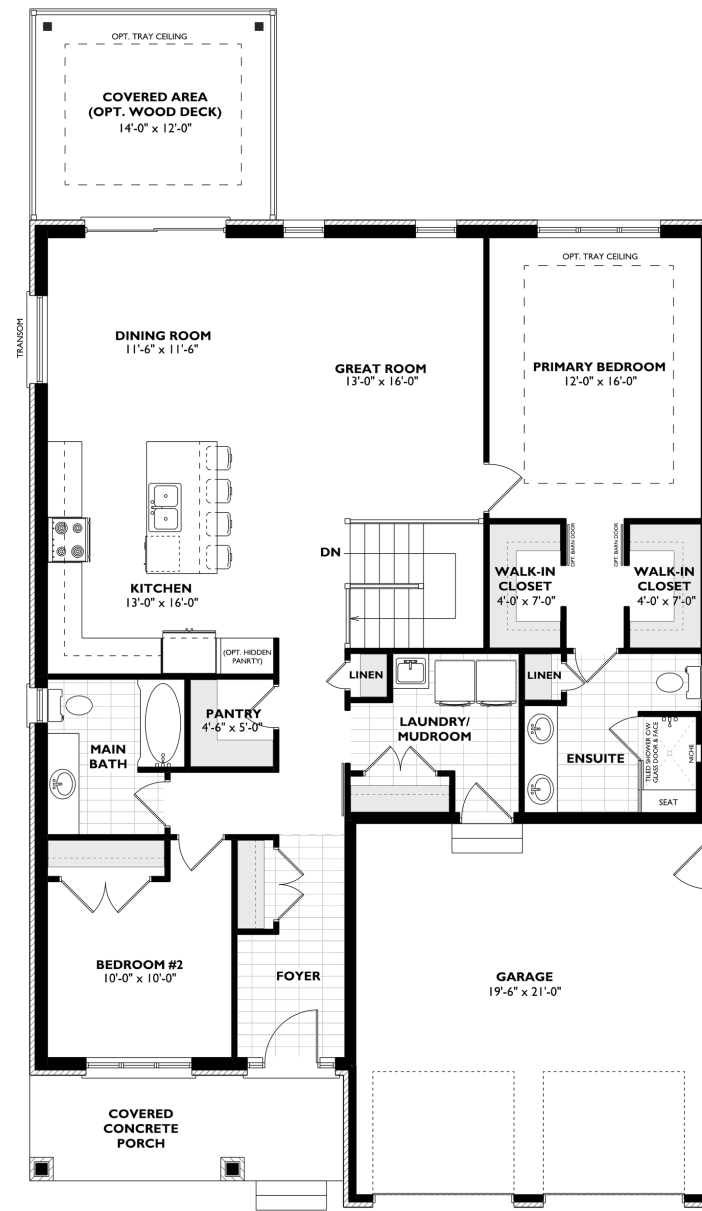

PRINCETON

BUNGALOW

WRIGHTHAVENHOMES.COM

BASEMENT

2 BEDROOM

OPT. COLD CELLAR

1 BATHROOM

966 SQFT

MAIN FLOOR

2 BEDROOMS

2 CAR GARAGE

2.5 BATHROOMS

1,606 SQFT