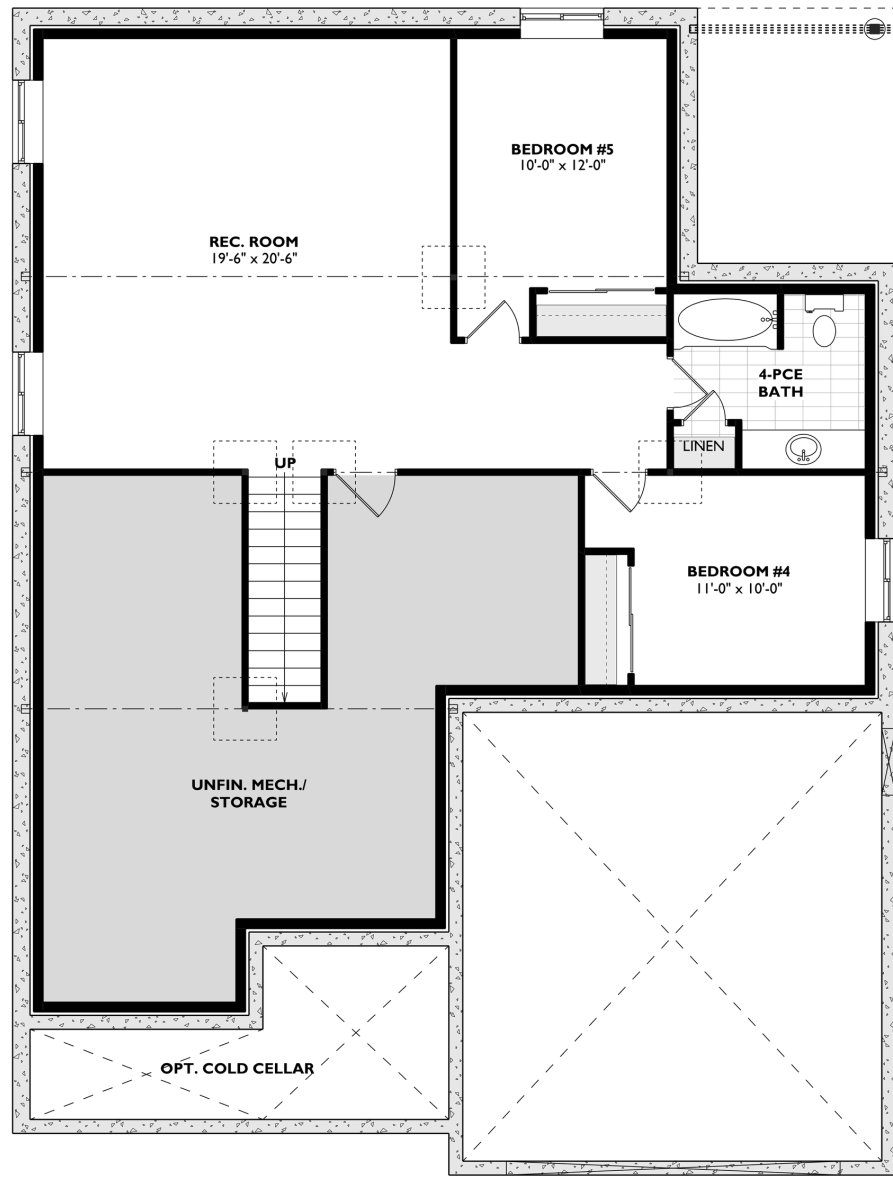

ASHERTON

BUNGALOW

WRIGHTHAVENHOMES.COM

BASEMENT

2 BEDROOM

OPT. COLD CELLAR

1 BATHROOM

1,006 SQFT

MAIN FLOOR

3 BEDROOMS

2 CAR GARAGE

2 BATHROOMS

1,622 SQFT