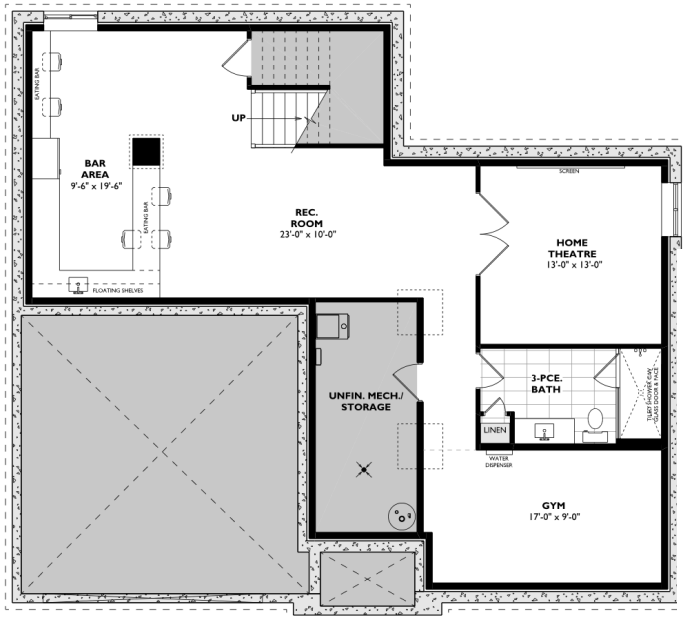

THE VALENCIA

TWO STOREY

WRIGHTHAVENHOMES.COM

BASEMENT

1,100 SQFT

MAIN FLOOR

1,492 SQFT

2 CAR GARAGE

2ND FLOOR

3 BEDROOMS

2 BATHROOMS

1,706 SQFT