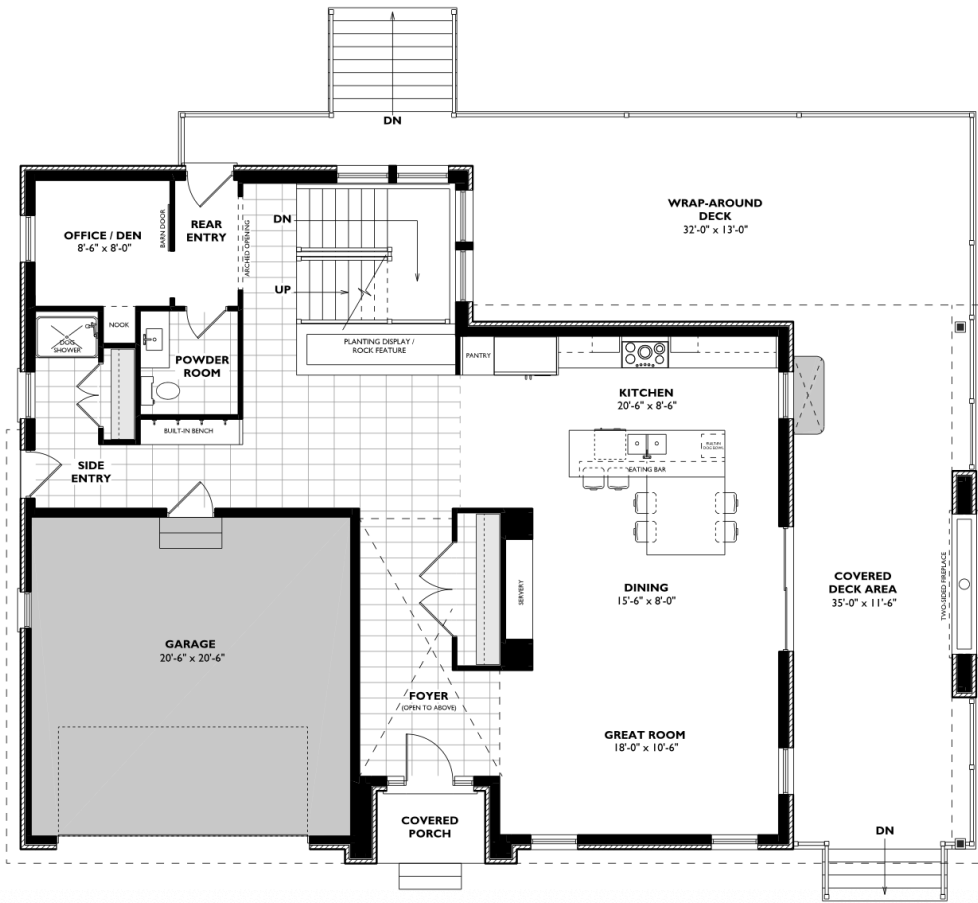

THE VALENCIA

TWO STOREY

WRIGHTHAVENHOMES.COM

BASEMENT

1,100 SQFT

MAIN FLOOR

1,492 SQFT

2 CAR GARAGE

2ND FLOOR

3 BEDROOMS

2 BATHROOMS

1,706 SQFT