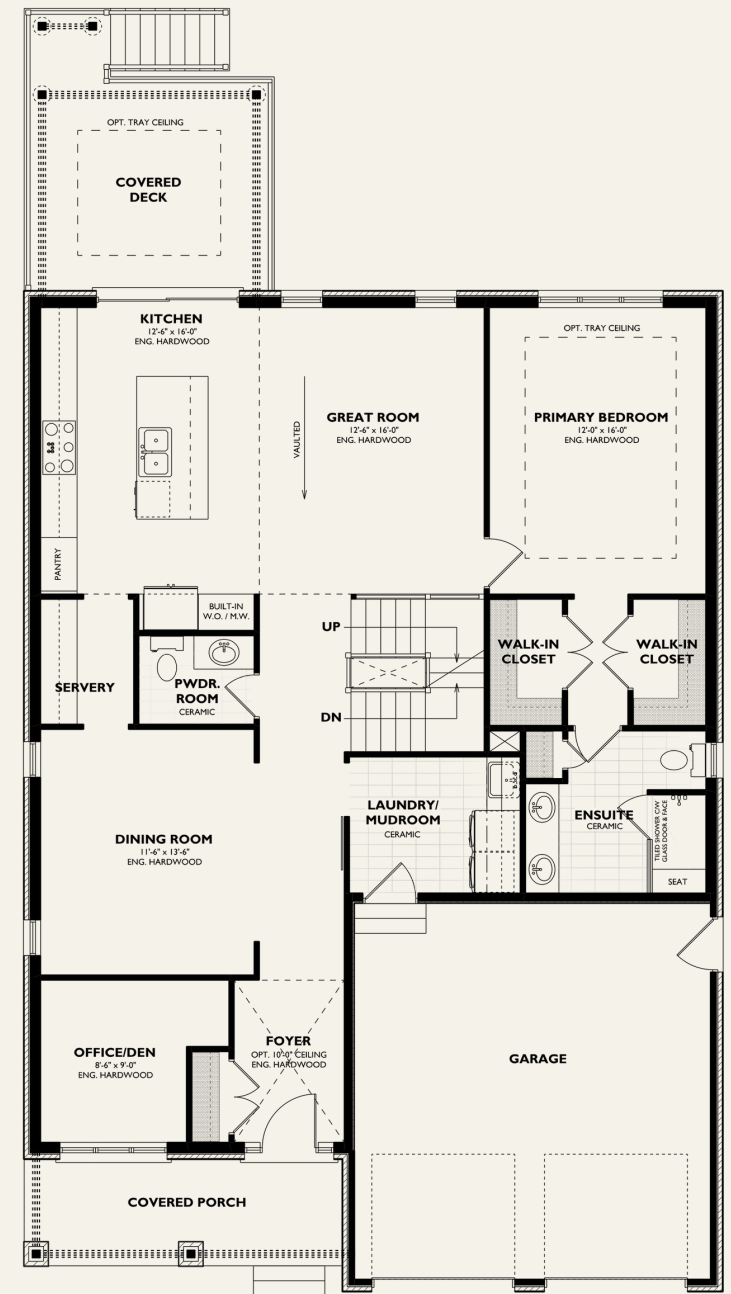

# PRINCETON

BUNGALOW WITH LOFT  
WRIGHTHAVENHOMES.COM

**BASEMENT**

2 BEDROOM

OPT. COLD CELLAR

1 BATHROOM

794 SQFT

**MAIN FLOOR**

1 BEDROOMS

2 CAR GARAGE

1.5 BATHROOMS

1617 SQFT

**LOFT**

2 BEDROOM

1 BATHROOM

603 SQFT