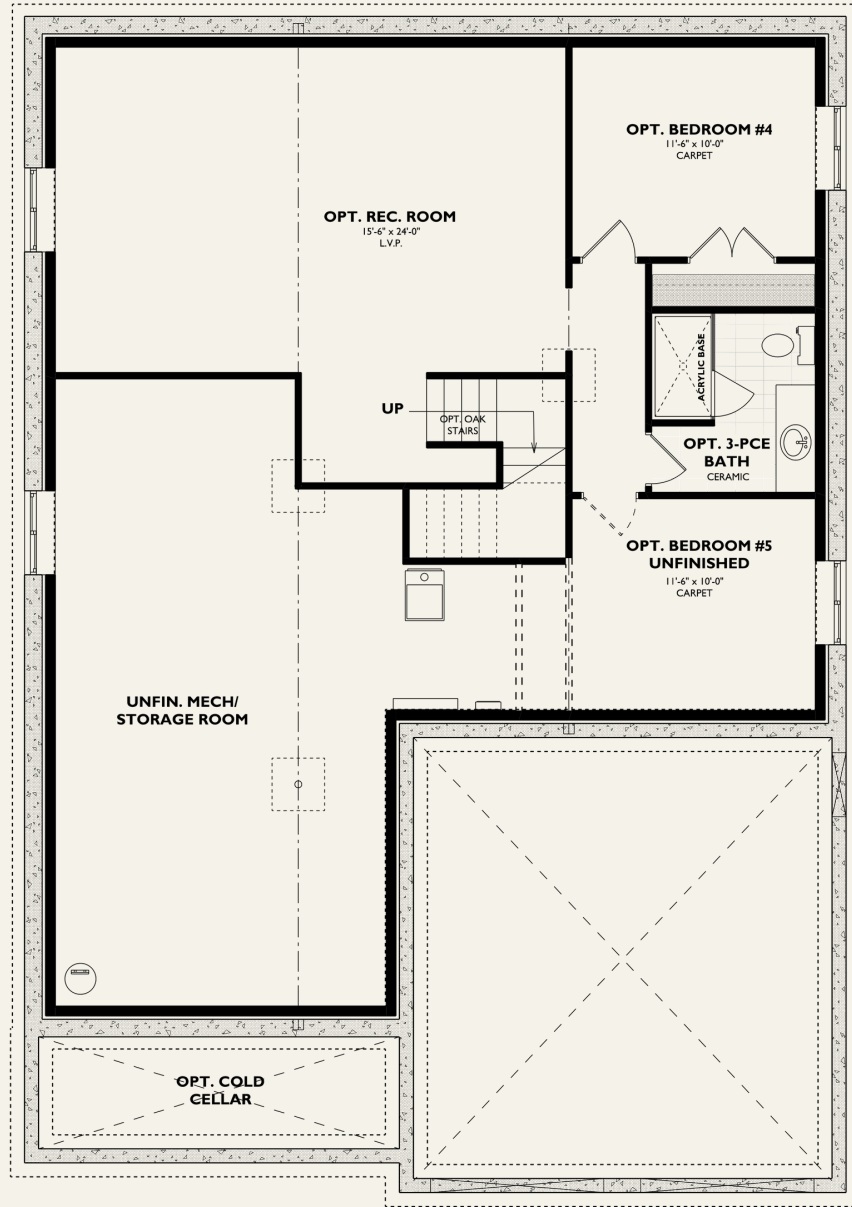

# PRINCETON

BUNGALOW WITH LOFT  
WRIGHTHAVENHOMES.COM

**BASEMENT**

2 BEDROOM

OPT. COLD CELLAR

1 BATHROOM

794 SQFT

**MAIN FLOOR**

1 BEDROOMS

2 CAR GARAGE

1.5 BATHROOMS

1617 SQFT

**LOFT**

2 BEDROOM

1 BATHROOM

603 SQFT