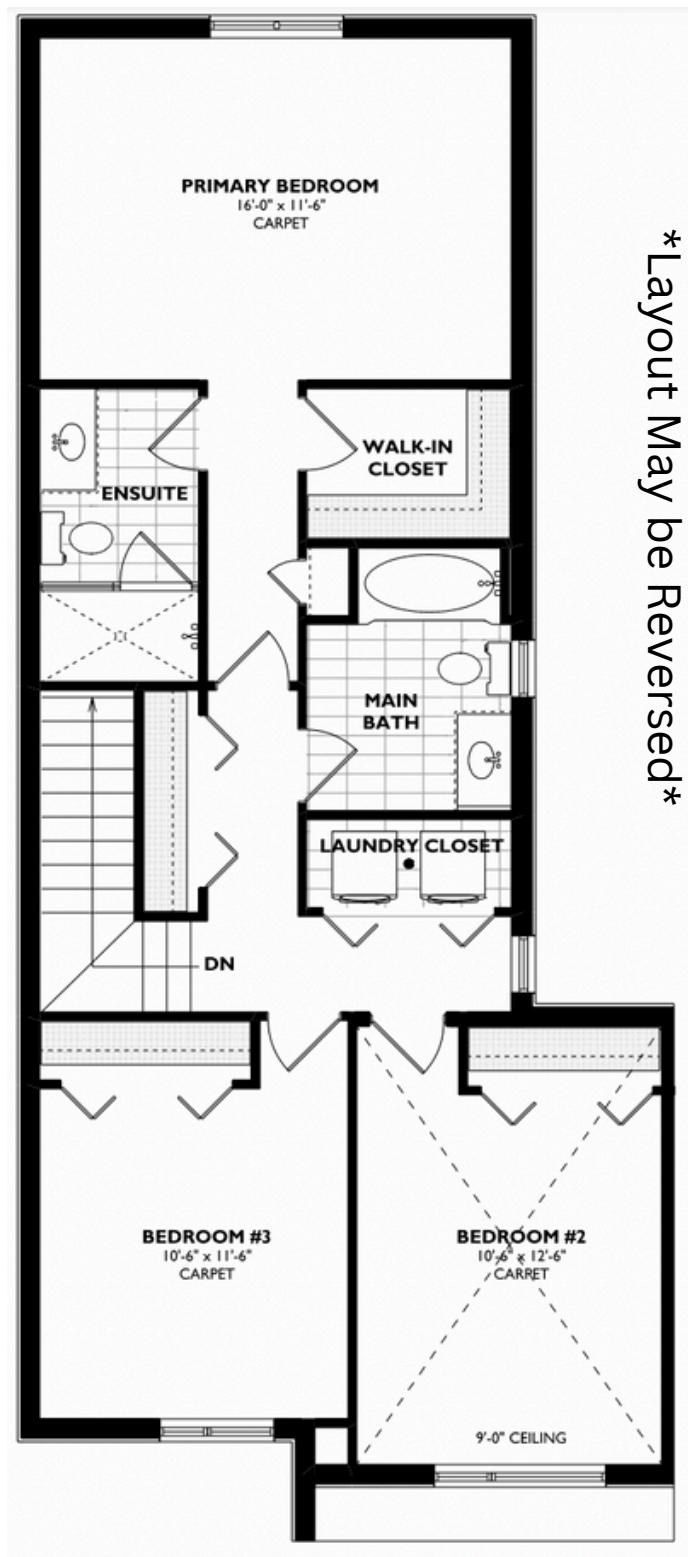

BLOCK 82

UNITS 2-5

1718 SQ FT

Layout May be Reversed