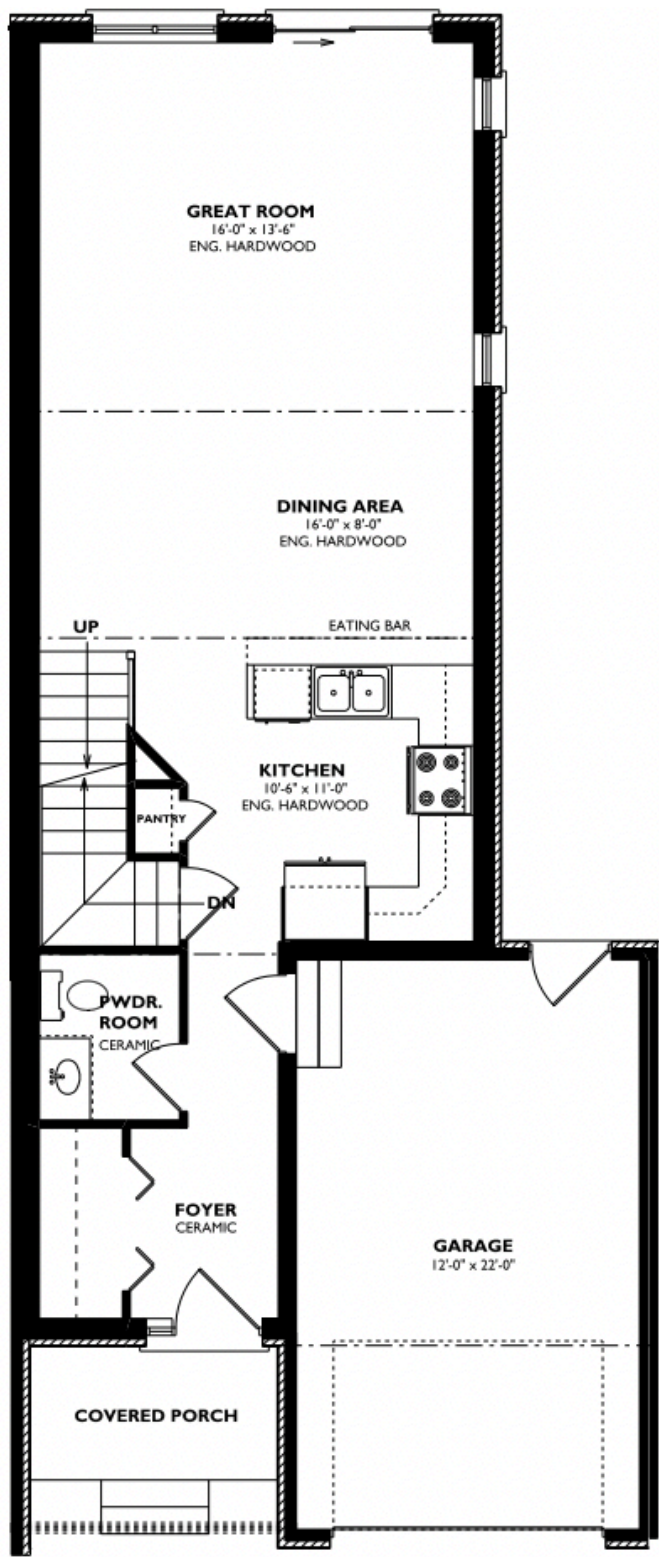

BLOCK 82

UNITS 2-5

1718 SQ FT

Layout May be Reversed