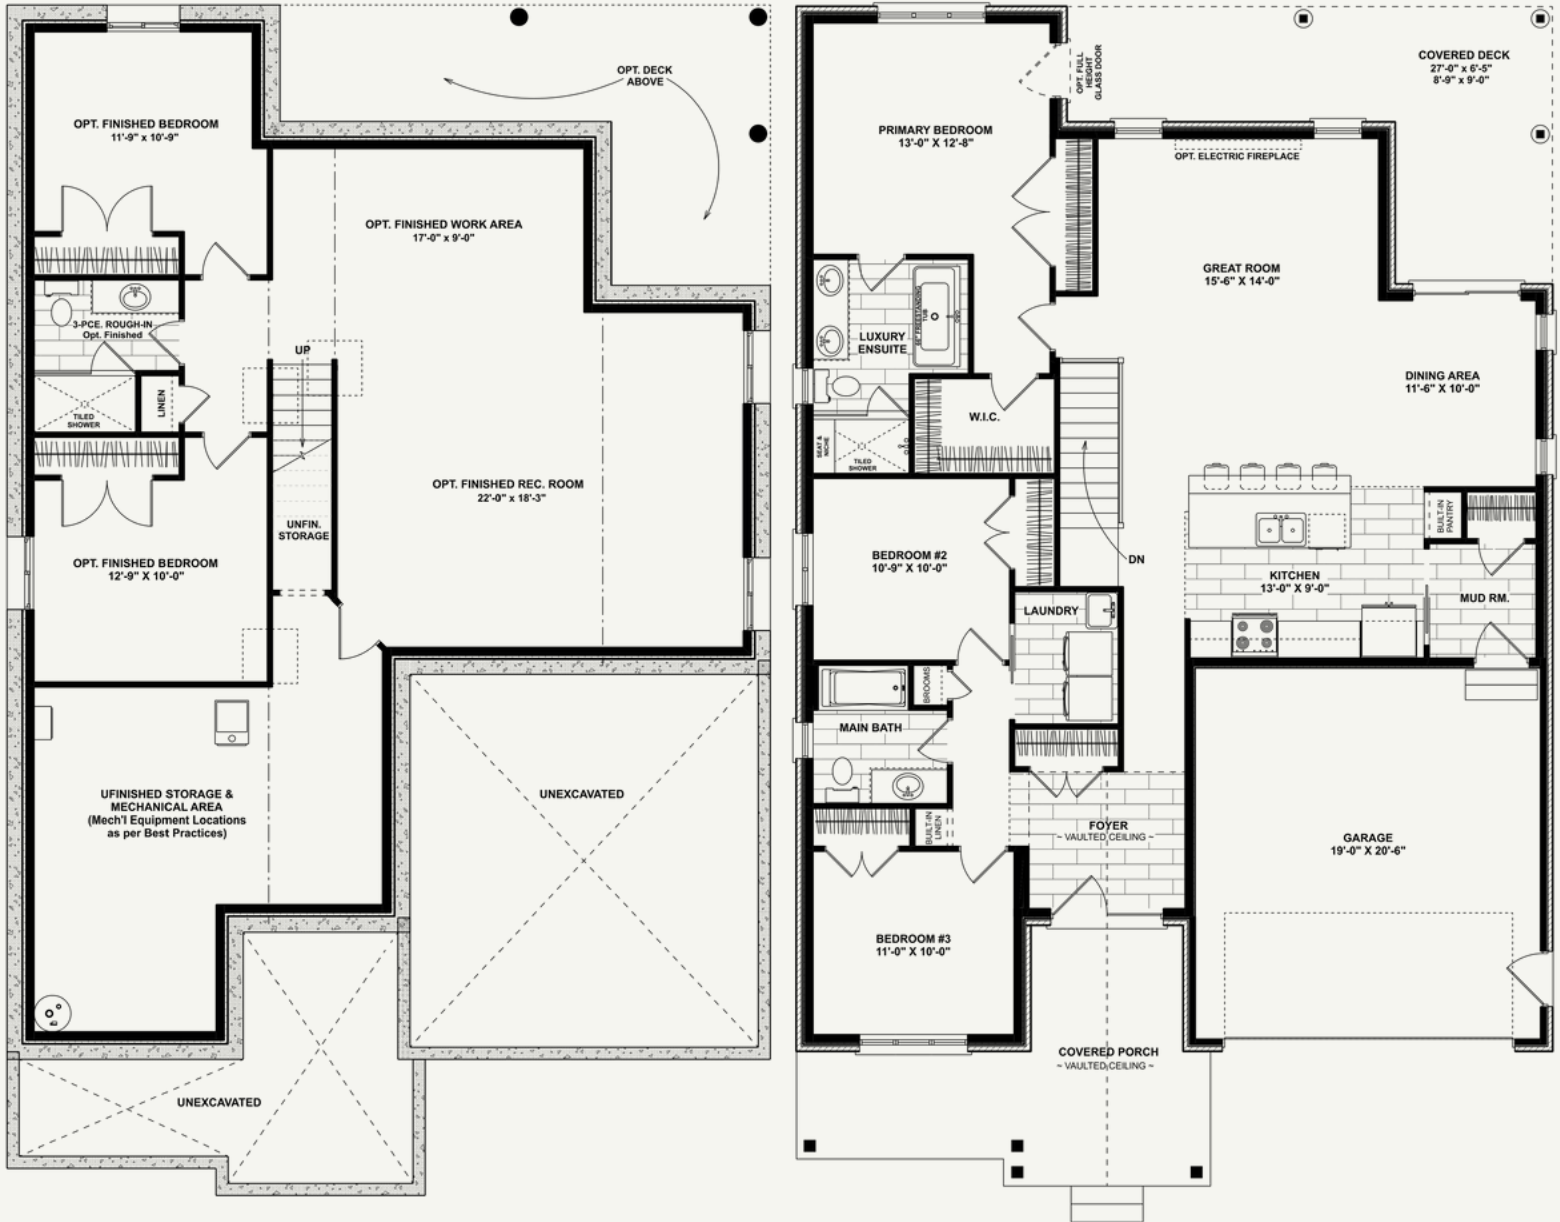

THE VELVETSEED

BUNGALOW (1707 SQ FT)

SPECIFICATIONS

 Garage Spaces: 2

 Bedroom Count: 3

 Bathroom Count: 2

 Number of Floors: 1

 Square Footage: 1707

FEATURES

- 3/4" Engineered hardwood standard in great room, dining area & entry hallway
- Foyer finished with Ceramic
- Walk-in pantry - Custom cabinetry available
- Built-in linen cabinets
- Partially raised ceiling area in front porch

FLOOR PLAN

THE VELVETSEED

BASEMENT

MAIN FLOOR

- Square Footage: 1135
- Bedrooms: +2
- Bathrooms: +1

- Square Footage: 1707
- Bedrooms: 3
- Bathrooms: 2