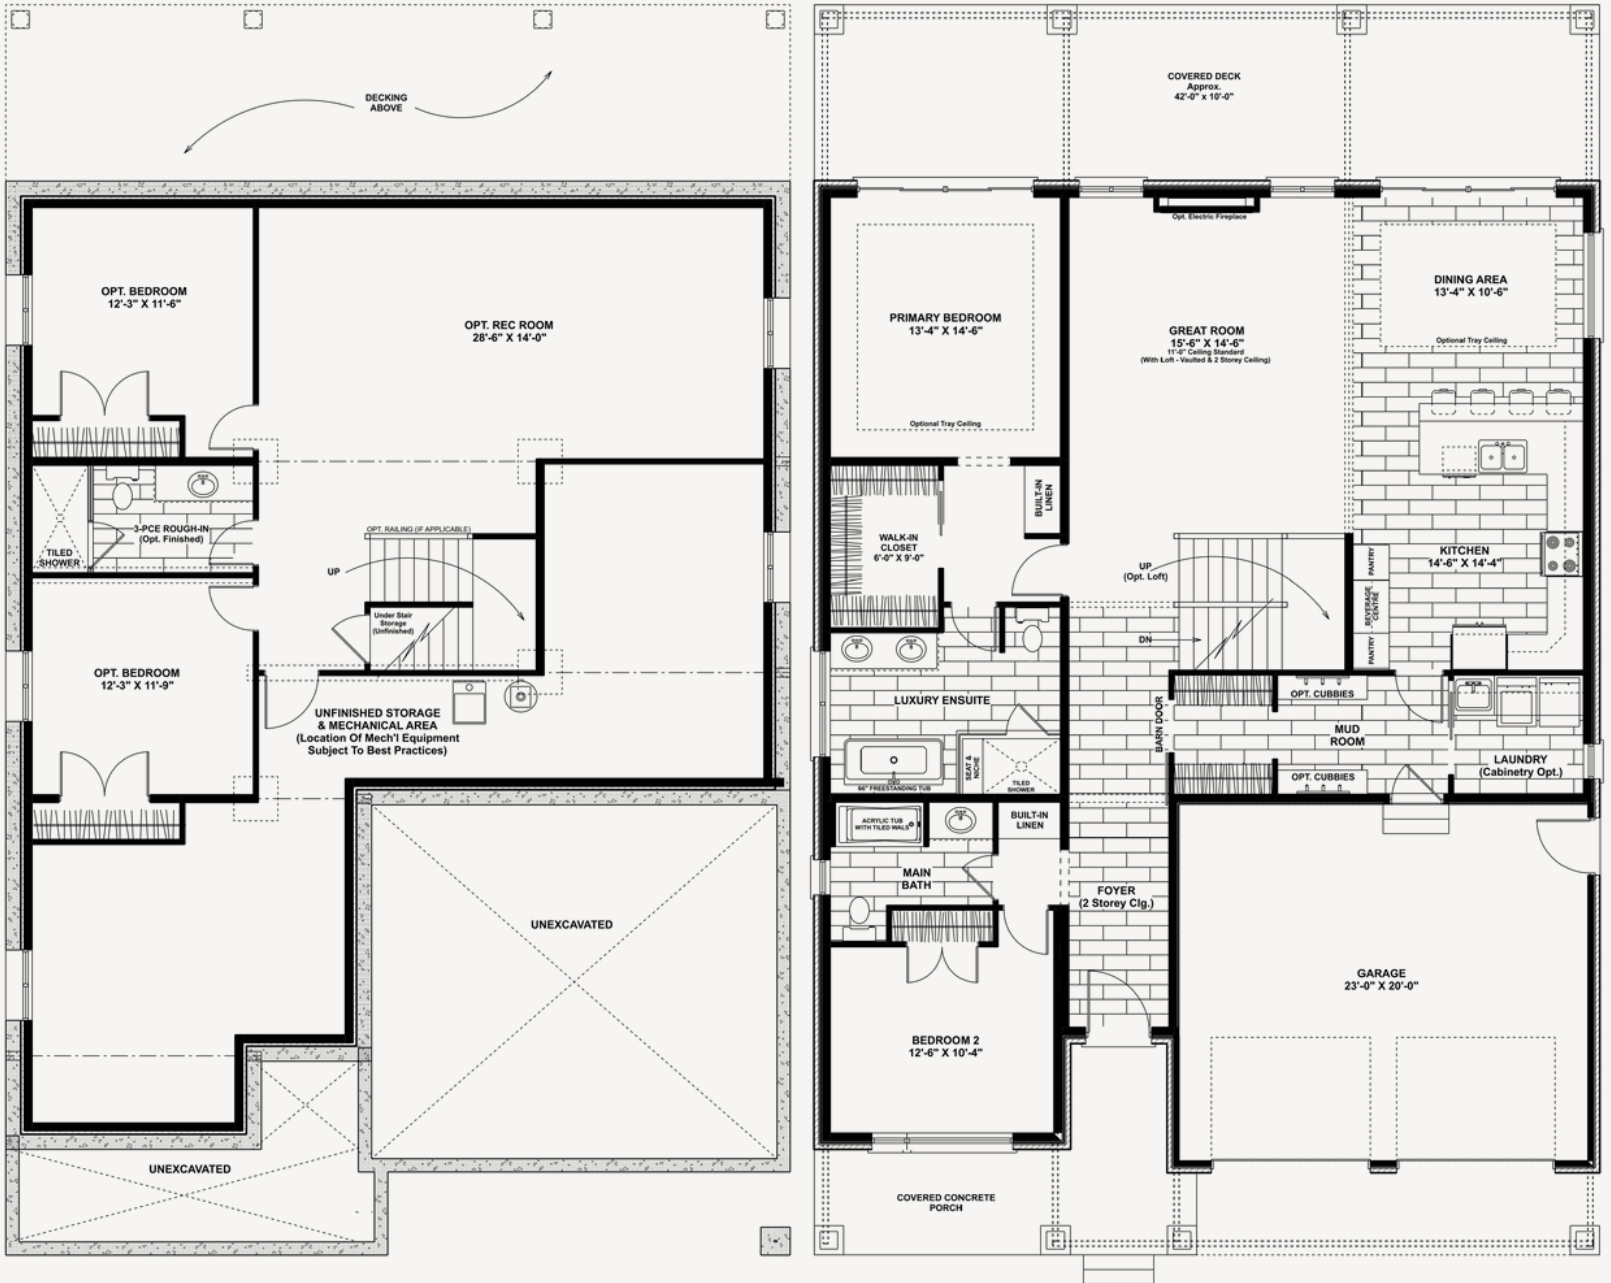

THE CHERRYWOOD

BUNGALOW (1966 SQ FT)

SPECIFICATIONS

-  Garage Spaces: 2
-  Bedroom Count: 2
-  Bathroom Count: 2
-  Number of Floors: 1
-  Square Footage: 1966

FEATURES

- Horizontal & Shake style vinyl siding with stone wainscoting on front & partial sides
- Vaulted ceiling in master bedroom & kitchen
- 9'-0" main floor ceilings
- 11'-0" great room ceiling & covered rear deck area

FLOOR PLAN

THE CHERRYWOOD

BASEMENT

- Square Footage: 1682
- Bedrooms: 2
- Bathrooms: 1

MAIN FLOOR

- Square Footage: 1966
- Bedrooms: 2
- Bathrooms: 2