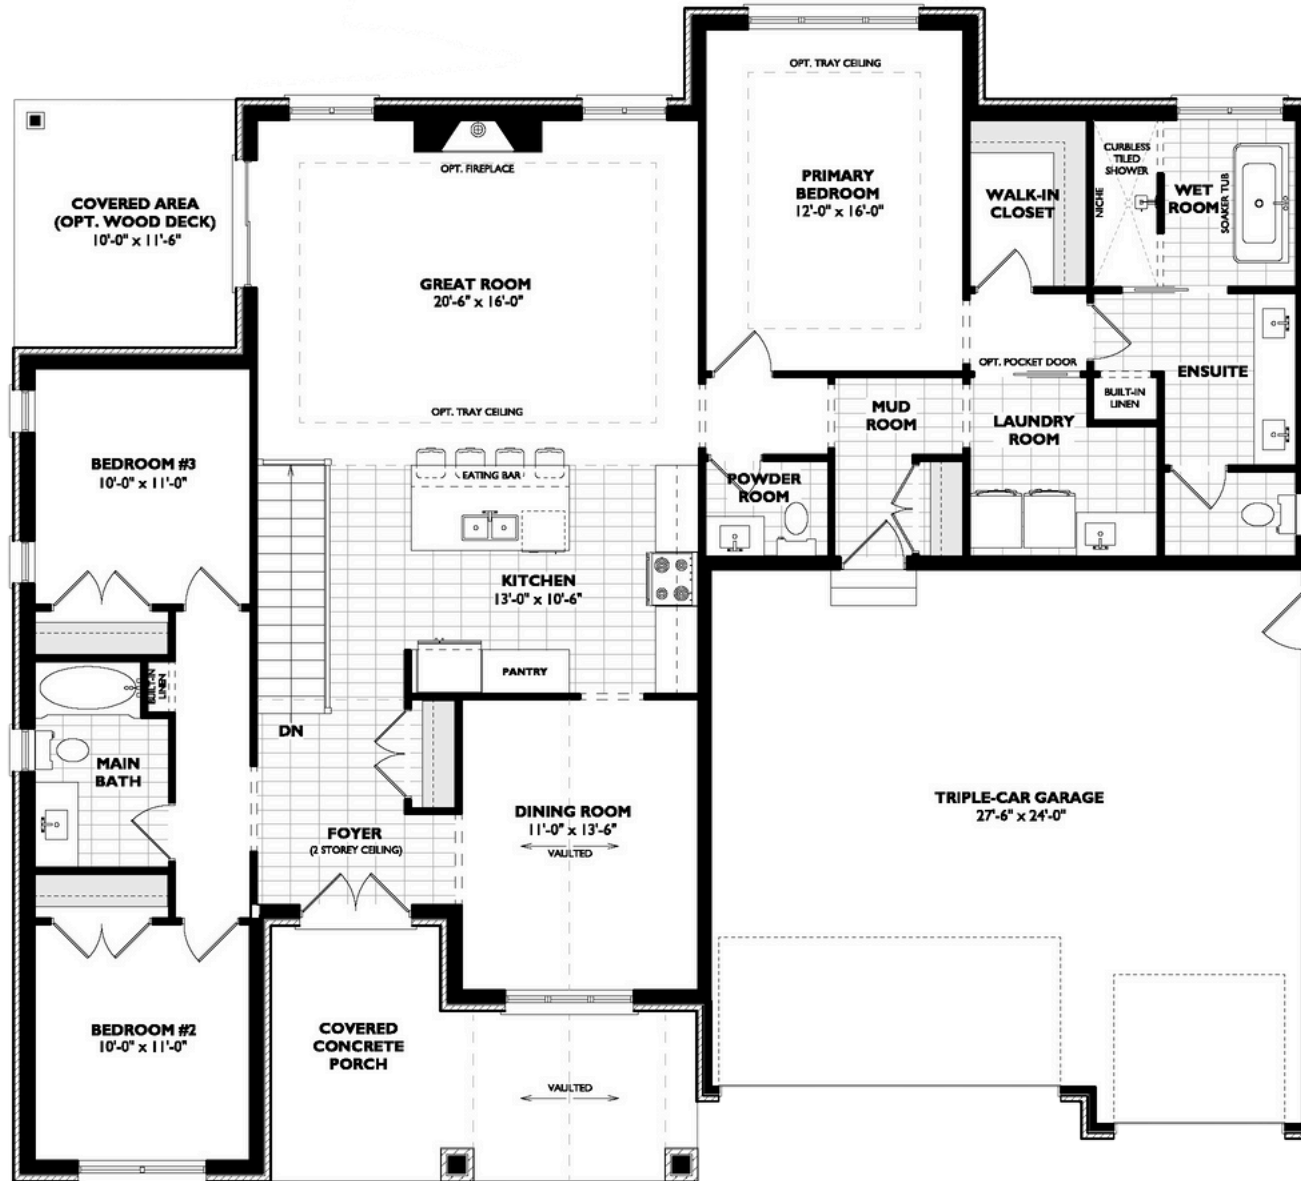

# MELROSE

Pasture Edge  
INVERHAUGH

BUNGALOW

2,034 SQ. FT

OPT. 1058 SQUARE FEET

## MELROSE

- 3 Bedrooms
- 2.5 Baths
- 3 Car Garage
- 2 Storey Foyer
- Vaulted Ceiling in Dining Room
- Extended Roof Overhang At Rear
- Extra Large Ensuite with Wet Room & Curbless Shower
- Kitchen Island with Eating Bar
- Open Concept Living Room
- Extra Large Front Porch