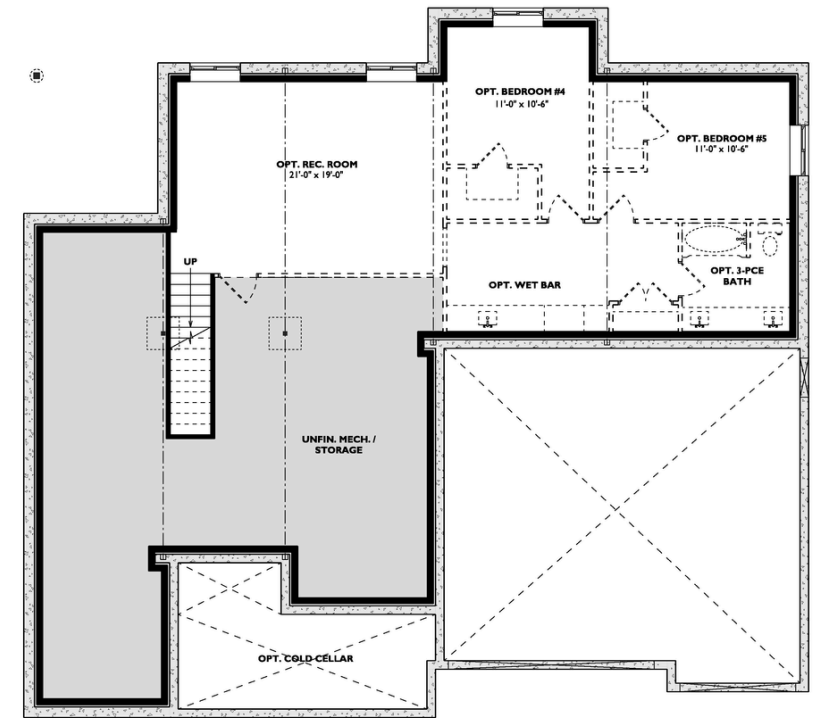

# MELROSE

Pasture Edge  
INVERHAUGH

BUNGALOW

2,034 SQ. FT

OPT. 1058 SQUARE FEET

## MELROSE

- 3 Bedrooms
- 2.5 Baths
- 3 Car Garage
- 2 Storey Foyer
- Vaulted Ceiling in Dining Room
- Extended Roof Overhang At Rear
- Extra Large Ensuite with Wet Room & Curbless Shower
- Kitchen Island with Eating Bar
- Open Concept Living Room
- Extra Large Front Porch