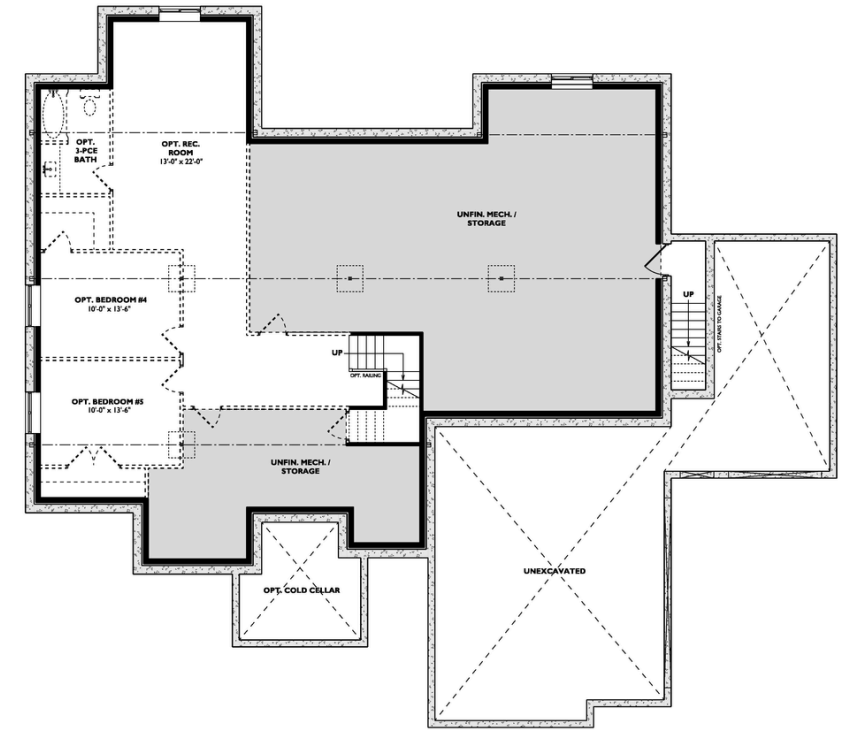

KINGSTON

BUNGALOW

2,563 SQ. FT

OPT. 1015 SQUARE FEET

KINGSTON

- 3 Bedrooms
- 2.5 Baths
- 3 Car Garage + Tandem Garage
- Extra Large Mudroom
- Pantry
- Extended Vaulted Ceiling in Great Room + Foyer
- Vaulted Roof Overhang at Rear
- Sample Basement Layout (Basements Priced Upon Request)