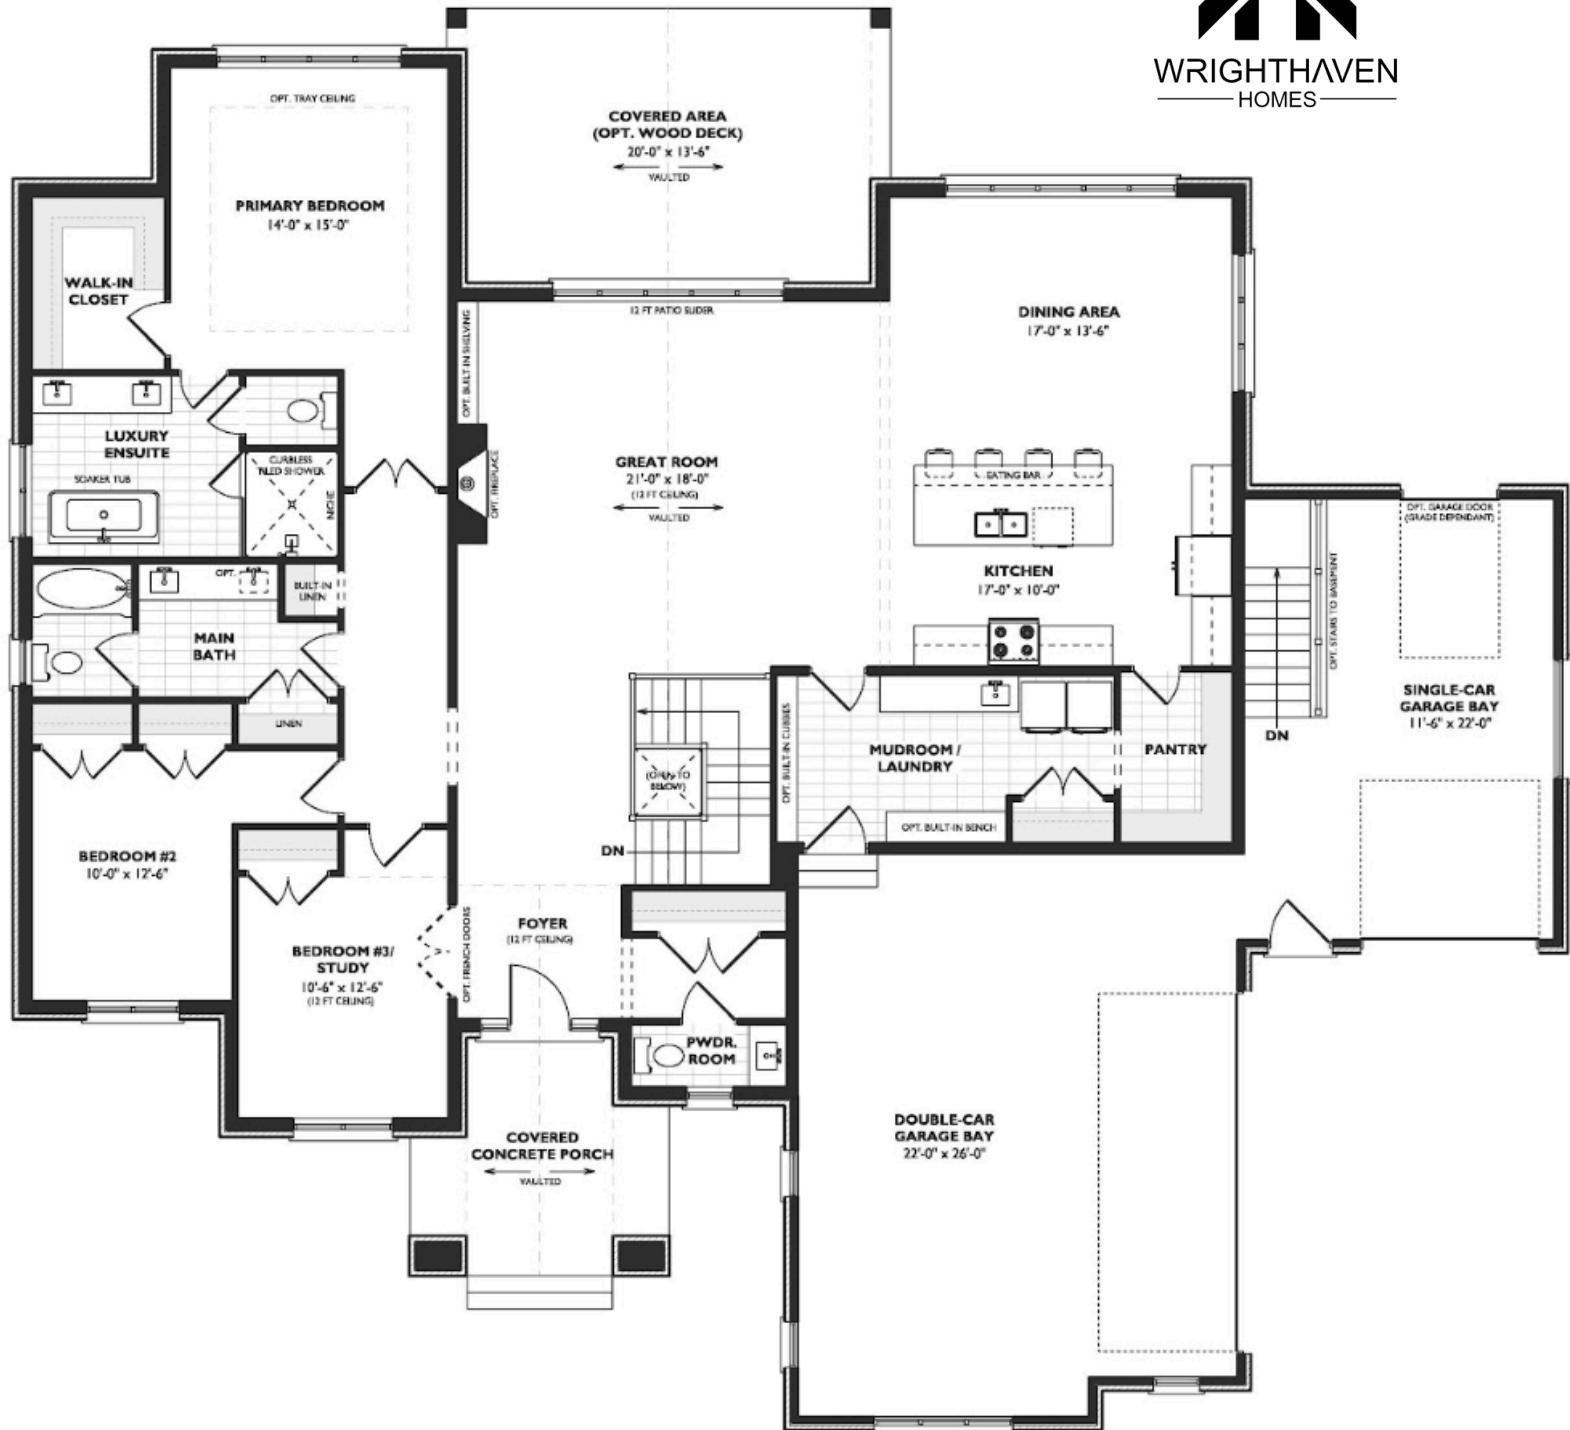

KINGSTON

BUNGALOW

2,563 SQ. FT

OPT. 1015 SQUARE FEET

KINGSTON

- 3 Bedrooms
- 2.5 Baths
- 3 Car Garage + Tandem Garage
- Extra Large Mudroom
- Pantry
- Extended Vaulted Ceiling in Great Room + Foyer
- Vaulted Roof Overhang at Rear
- Sample Basement Layout (Basements Priced Upon Request)