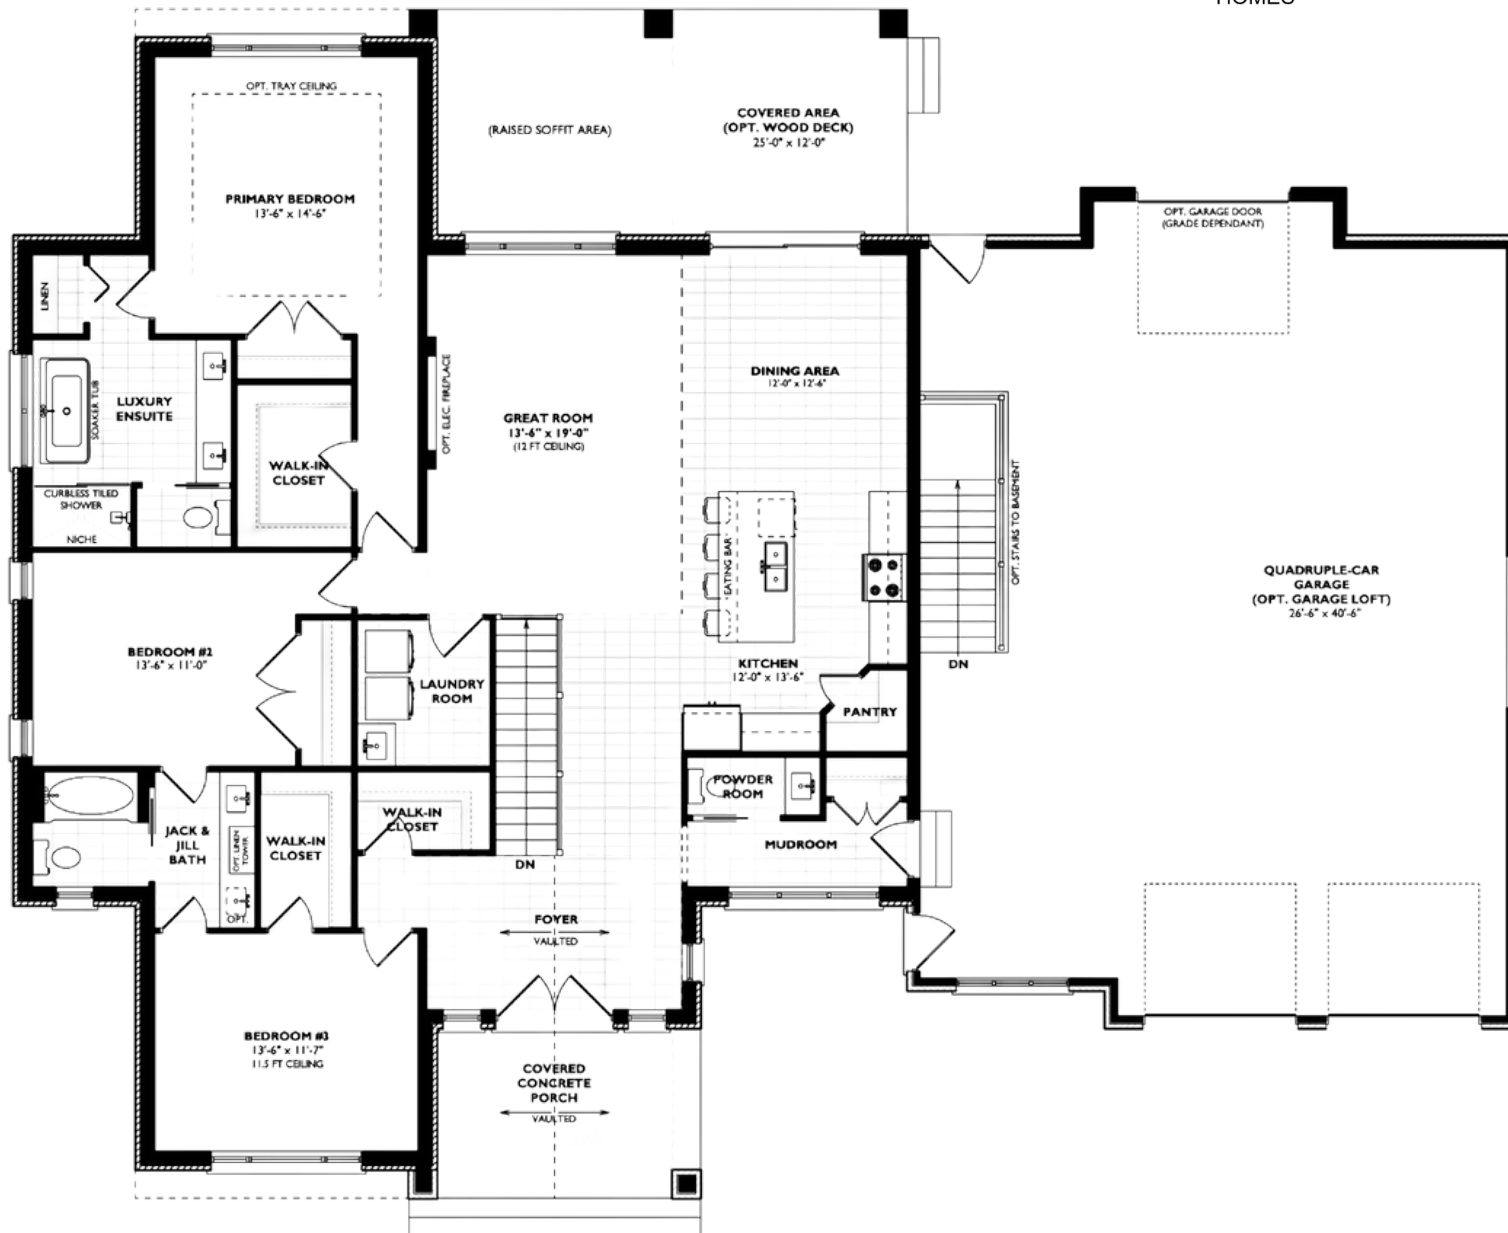

GENEVA

Pasture Edge
INVERHAUGH

BUNGALOW

2,202 SQ. FT

OPT. 1006 SQUARE FEET

GENEVA

- 3 Bedrooms
- 2.5 Baths
- Over Sized 2 Car Garage + Optional Tandem
- Corner Pantry + Extended Island
- 12 ft Ceiling in Great Room + Vaulted Foyer
- 11.5 ft Front Bedroom
- Extended Roof Overhang