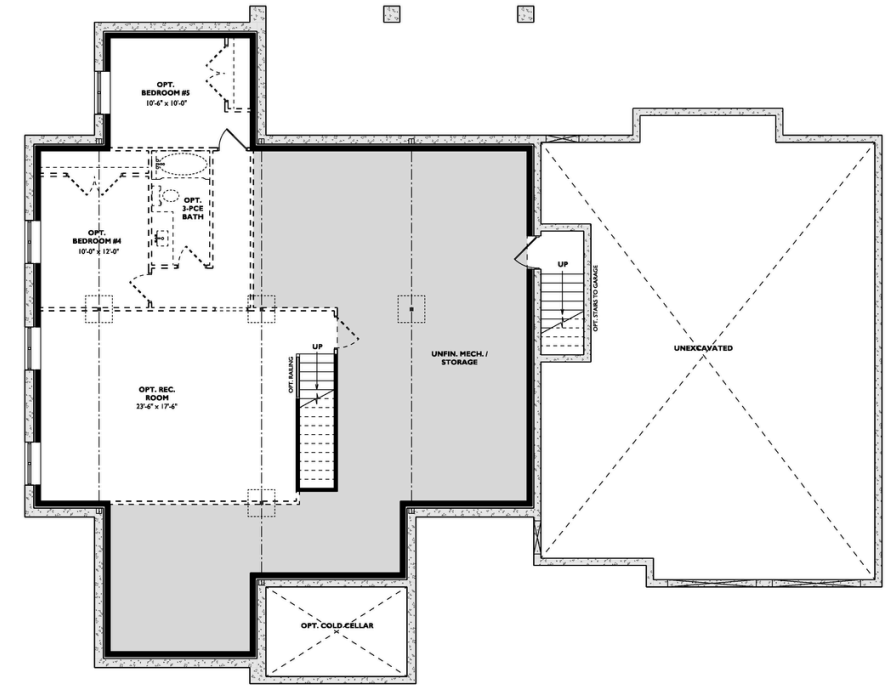

GENEVA

Pasture Edge
INVERHAUGH

BUNGALOW

2,202 SQ. FT

OPT. 1006 SQUARE FEET

GENEVA

- 3 Bedrooms
- 2.5 Baths
- Over Sized 2 Car Garage + Optional Tandem
- Corner Pantry + Extended Island
- 12 ft Ceiling in Great Room + Vaulted Foyer
- 11.5 ft Front Bedroom
- Extended Roof Overhang