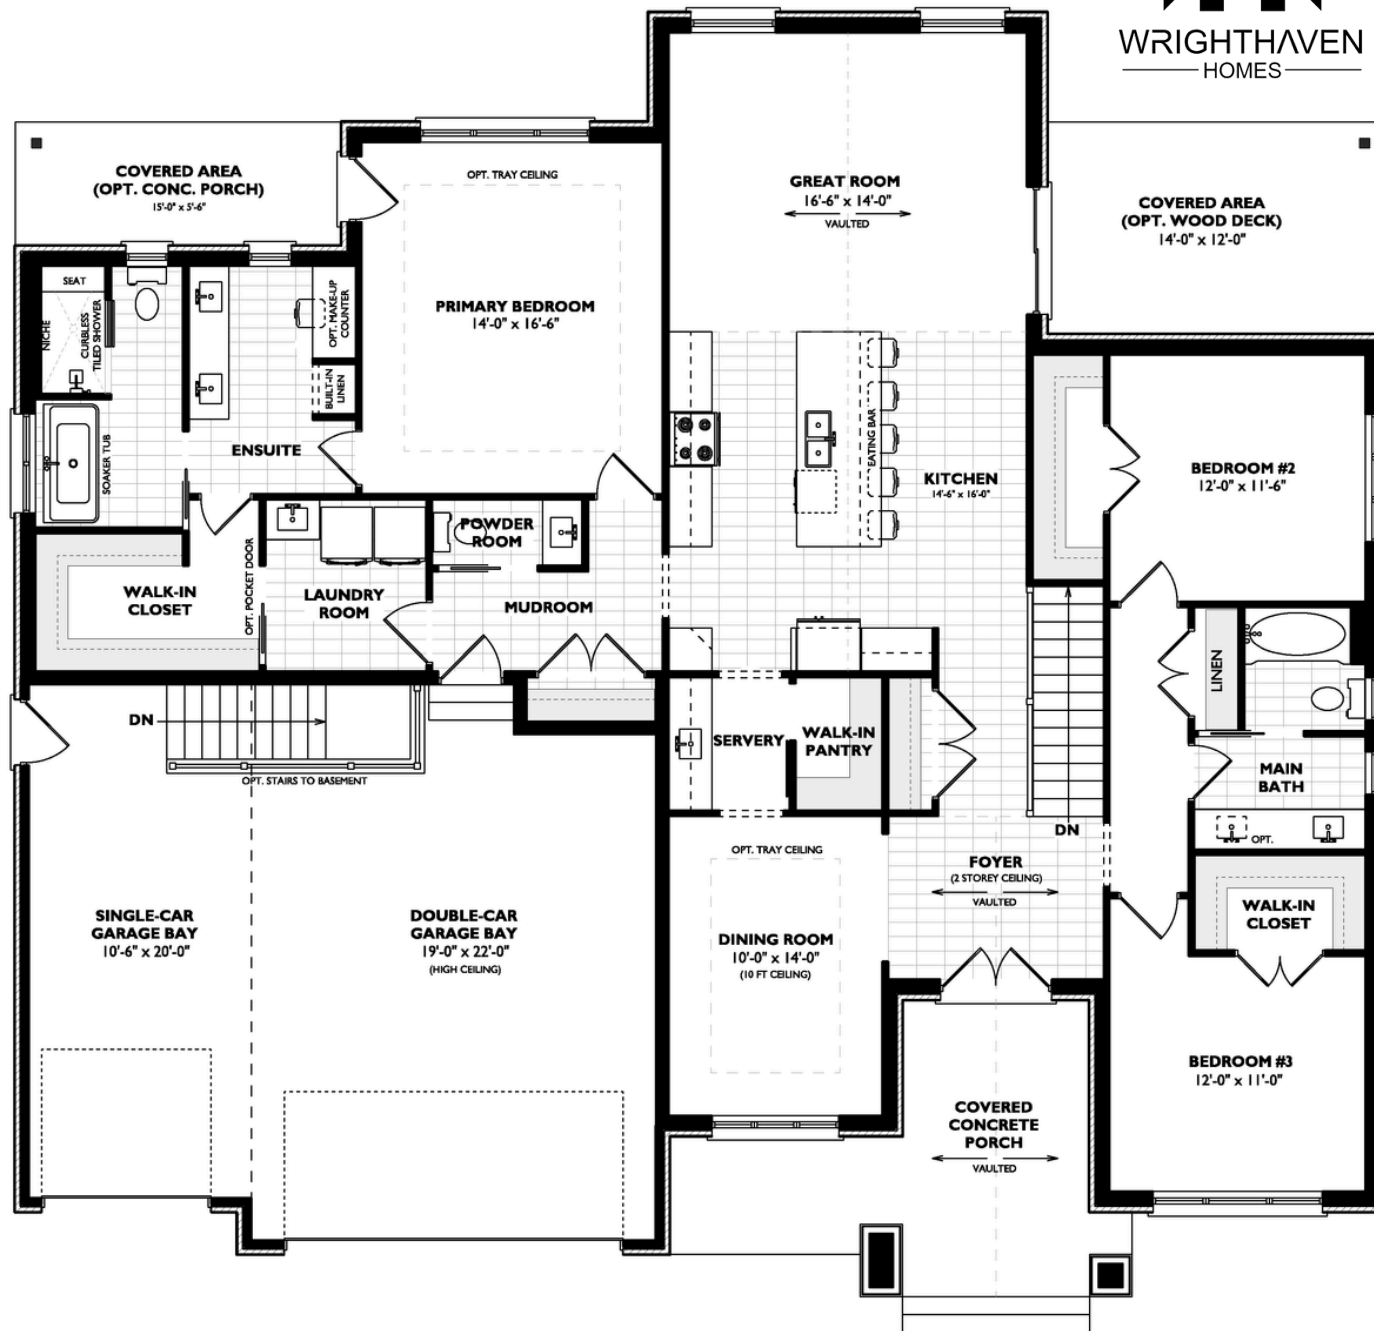

FLORENCE

Pasture Edge
INVERHAUGH

BUNGALOW

2,301 SQ. FT

WRIGHTHAVEN
HOMES

OPT. 1090 SQUARE FEET

FLORENCE

- 3 Bedrooms
- 2.5 Baths
- 3 Car Garage + High Ceiling
- Walk-In Pantry + Servery + Extra Large Kitchen Island
- Formal Dining Room with 10 ft Ceilings
- 2 Storey Front Foyer with Vaulted Ceiling
- Vaulted Ceiling in Great Room
- 10 ft Ceiling in Dining Room
- Two Extended Roof Overhangs
- Extra Large Primary Bedroom + Ensuite
- Oversized Mudroom + Laundry