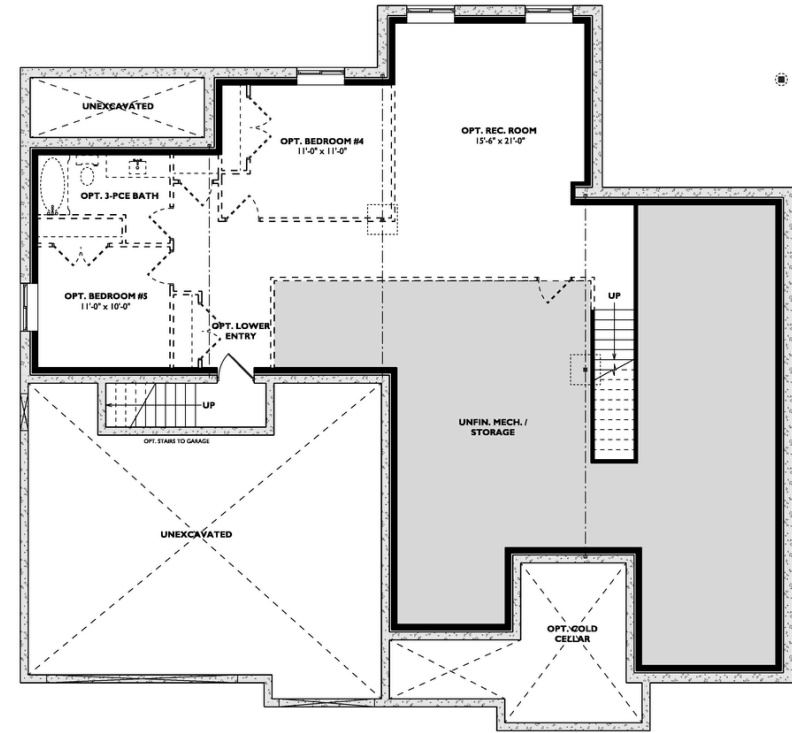

FLORENCE

Pasture Edge
INVERHAUGH

BUNGALOW

2,301 SQ. FT

WRIGHTHAVEN
HOMES

OPT. 1090 SQUARE FEET

FLORENCE

- 3 Bedrooms
- 2.5 Baths
- 3 Car Garage + High Ceiling
- Walk-In Pantry + Servery + Extra Large Kitchen Island
- Formal Dining Room with 10 ft Ceilings
- 2 Storey Front Foyer with Vaulted Ceiling
- Vaulted Ceiling in Great Room
- 10 ft Ceiling in Dining Room
- Two Extended Roof Overhangs
- Extra Large Primary Bedroom + Ensuite
- Oversized Mudroom + Laundry