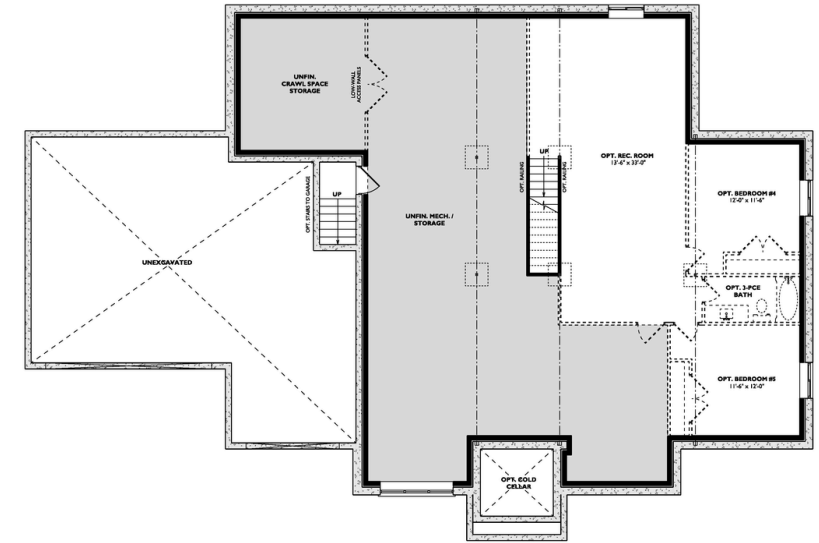

ELDIN

RAISED BUNGALOW

2,658 SQ. FT

ELDIN

- 3 Bedrooms
- 2.5 Baths
- 3 Car Garage + Opt. Tandem Garage
- Extra Large Laundry Room + Mudroom with 11 ft Ceilings
- Formal Dining Room + 12 ft Ceiling
- Walk-In Pantry + Servery
- Extra Wide Island with Eating Bar
- 12 ft Ceiling in Dining + Great Room + Bedroom
- Luxury Ensuite with Double Walk In Closets
- 12 ft High Roof Overhang at Rear