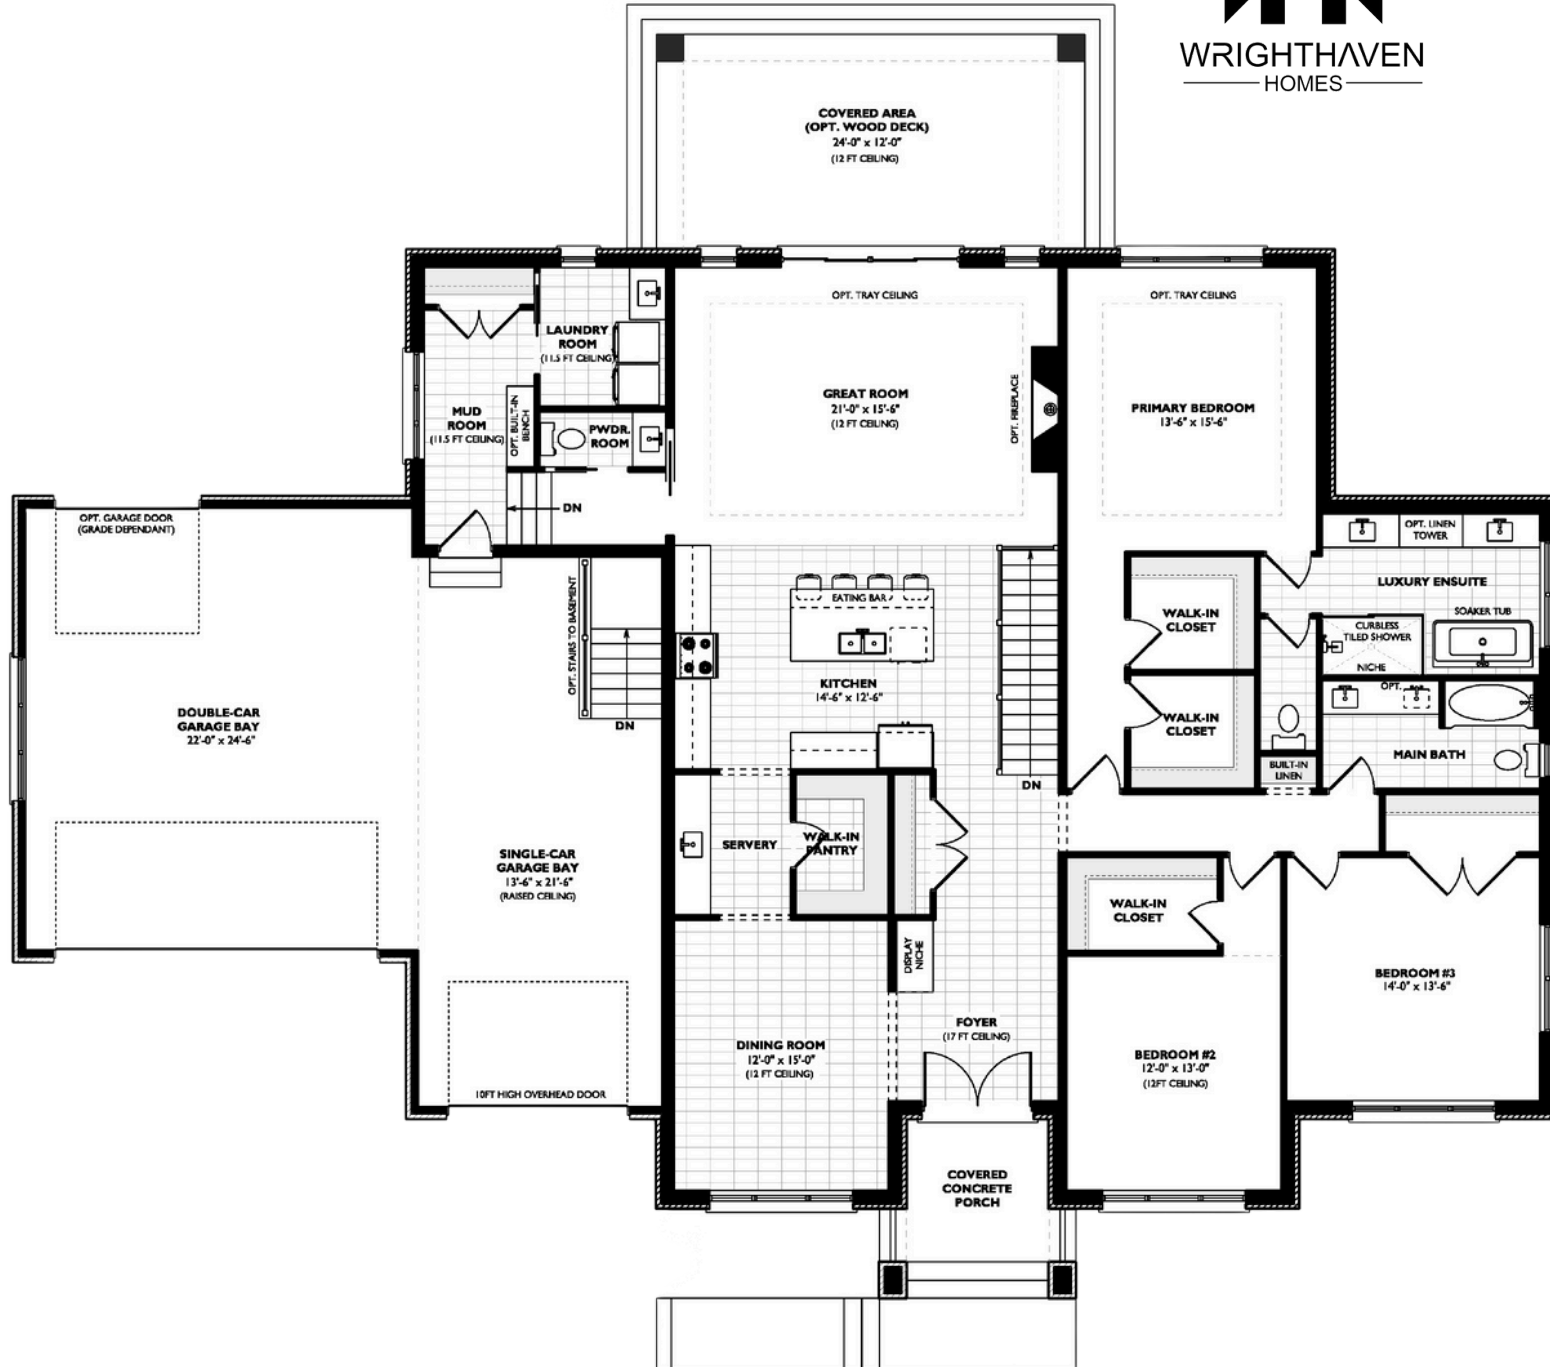

ELDIN

RAISED BUNGALOW

2,658 SQ. FT

ELDIN

- 3 Bedrooms
- 2.5 Baths
- 3 Car Garage + Opt. Tandem Garage
- Extra Large Laundry Room + Mudroom with 11 ft Ceilings
- Formal Dining Room + 12 ft Ceiling
- Walk-In Pantry + Servery
- Extra Wide Island with Eating Bar
- 12 ft Ceiling in Dining + Great Room + Bedroom
- Luxury Ensuite with Double Walk In Closets
- 12 ft High Roof Overhang at Rear