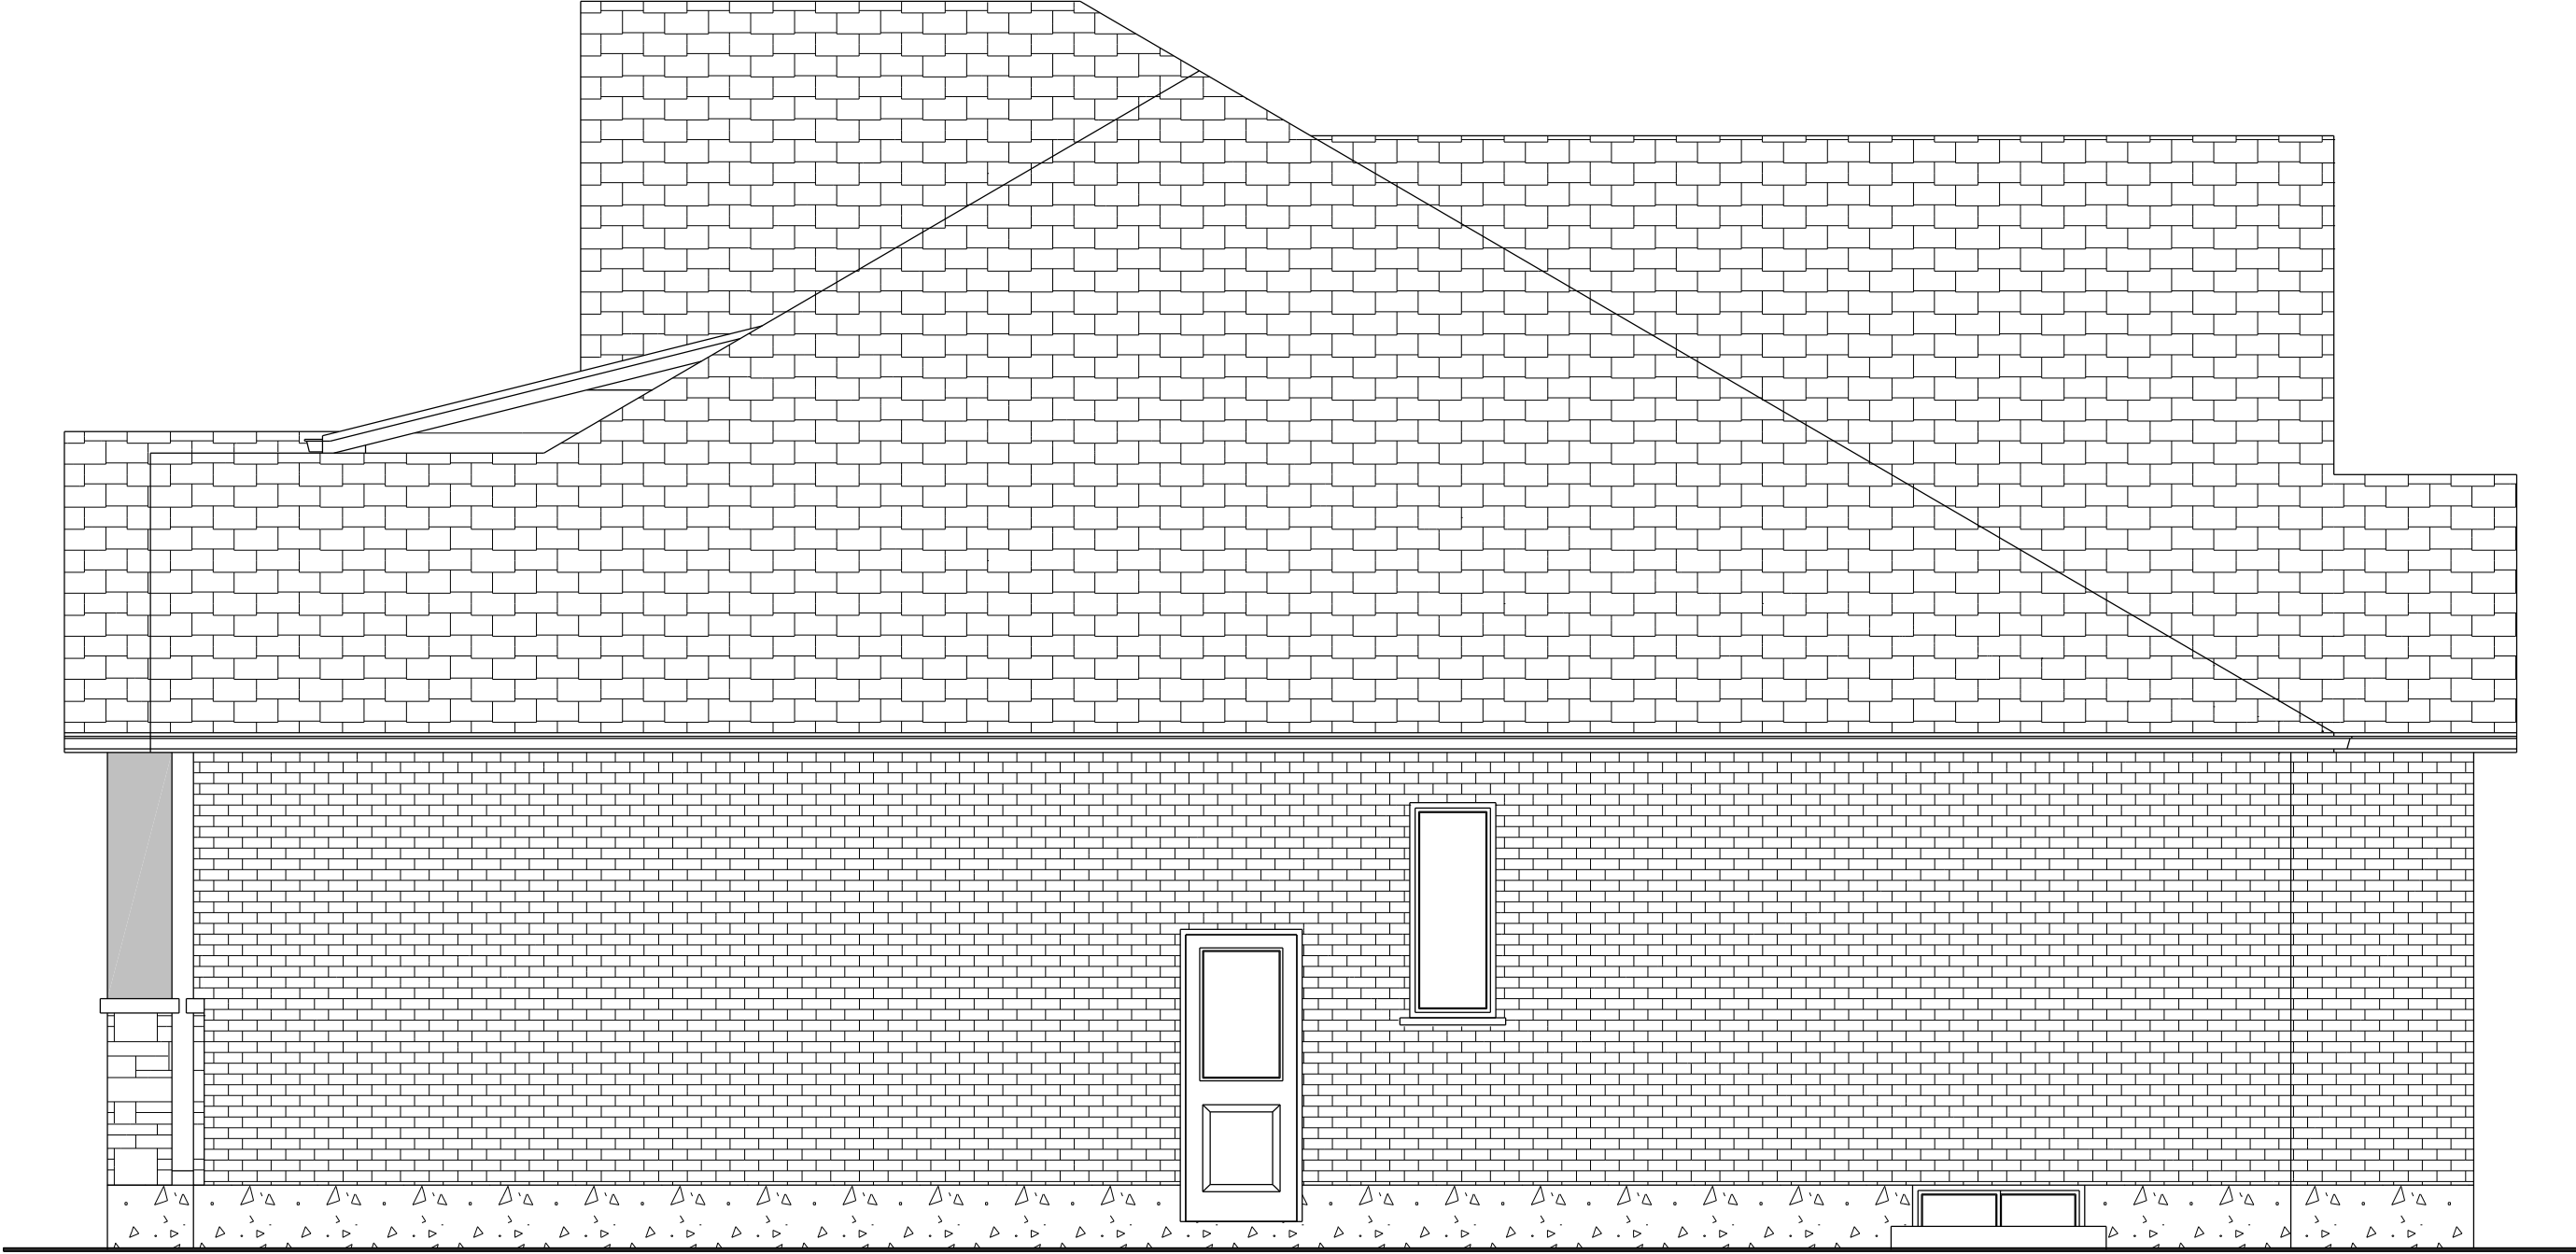

THE MELROSE
BUNGALOW
2034 SQUARE FEET • 3 BED • 2 BATH

WRIGHTHAVEN
HOMES

THE MELROSE

MAIN FLOOR PLAN

2034 SQUARE FEET

WRIGHTHAVEN
HOMES

THE MELROSE

LEFT ELEVATION

WRIGHTHAVEN
HOMES

THE MELROSE

RIGHT ELEVATION

THE MELROSE

REAR ELEVATION

WRIGHTHAVEN
HOMES