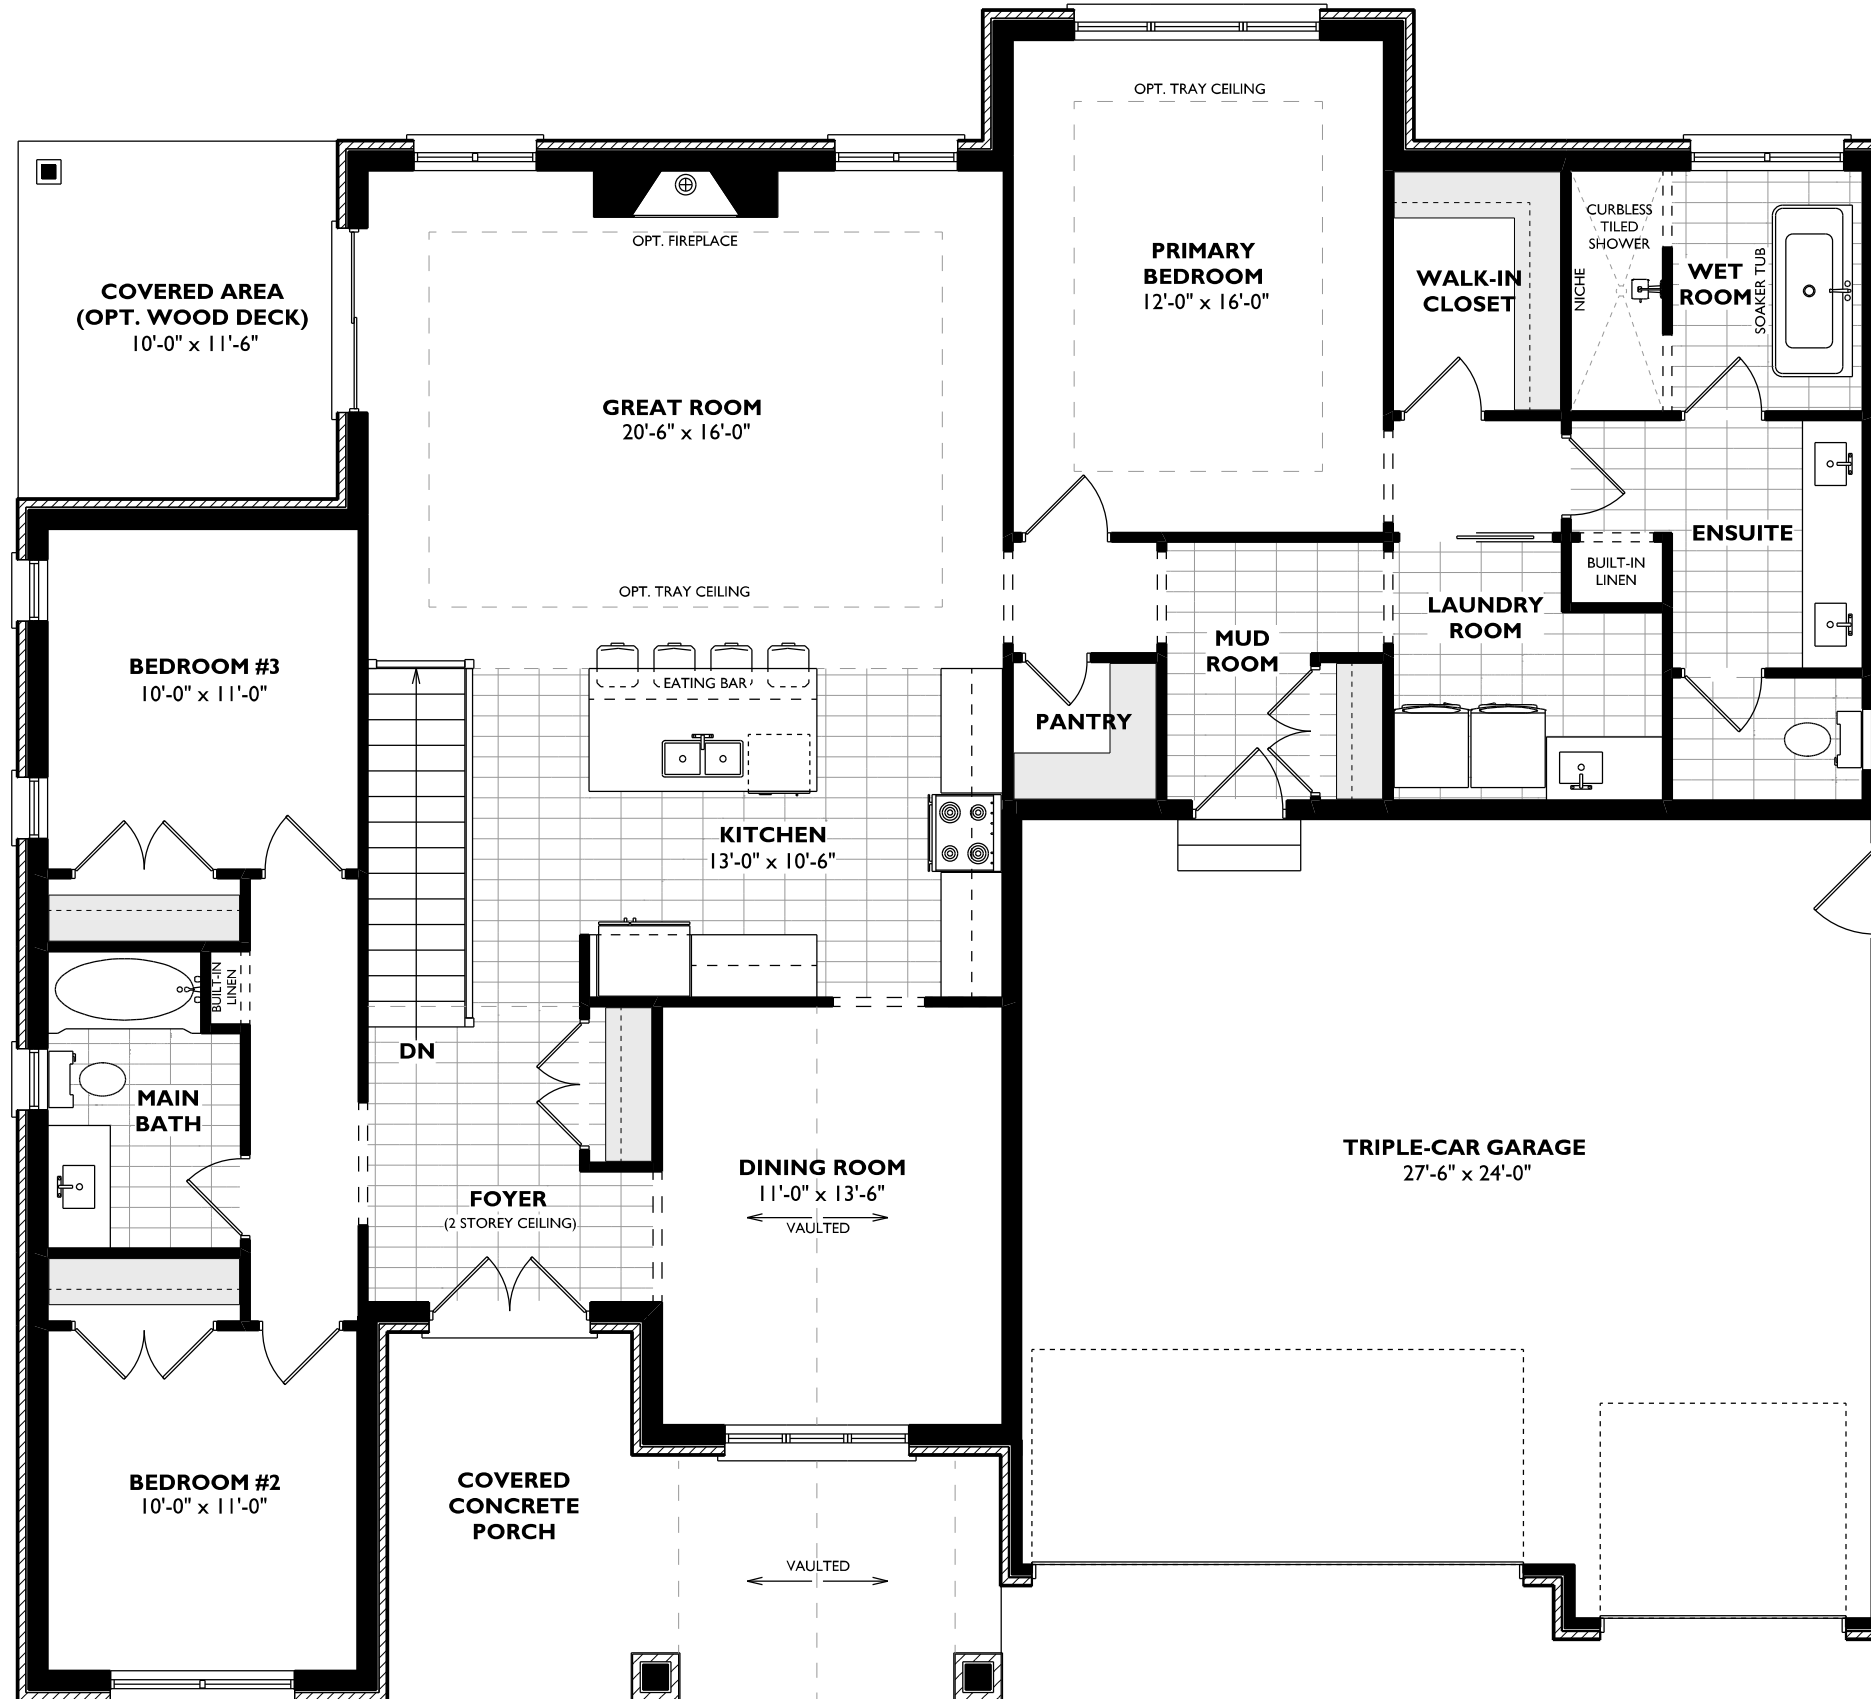

THE MELROSE
BUNGALOW
2034 SQUARE FEET • 3 BED • 2 BATH

WRIGHTHAVEN
HOMES

THE MELROSE

MAIN FLOOR PLAN

2034 SQUARE FEET

WRIGHTHAVEN
HOMES

THE MELROSE

LEFT ELEVATION

WRIGHTHAVEN
HOMES

THE MELROSE

RIGHT ELEVATION

THE MELROSE

REAR ELEVATION

WRIGHTHAVEN
HOMES