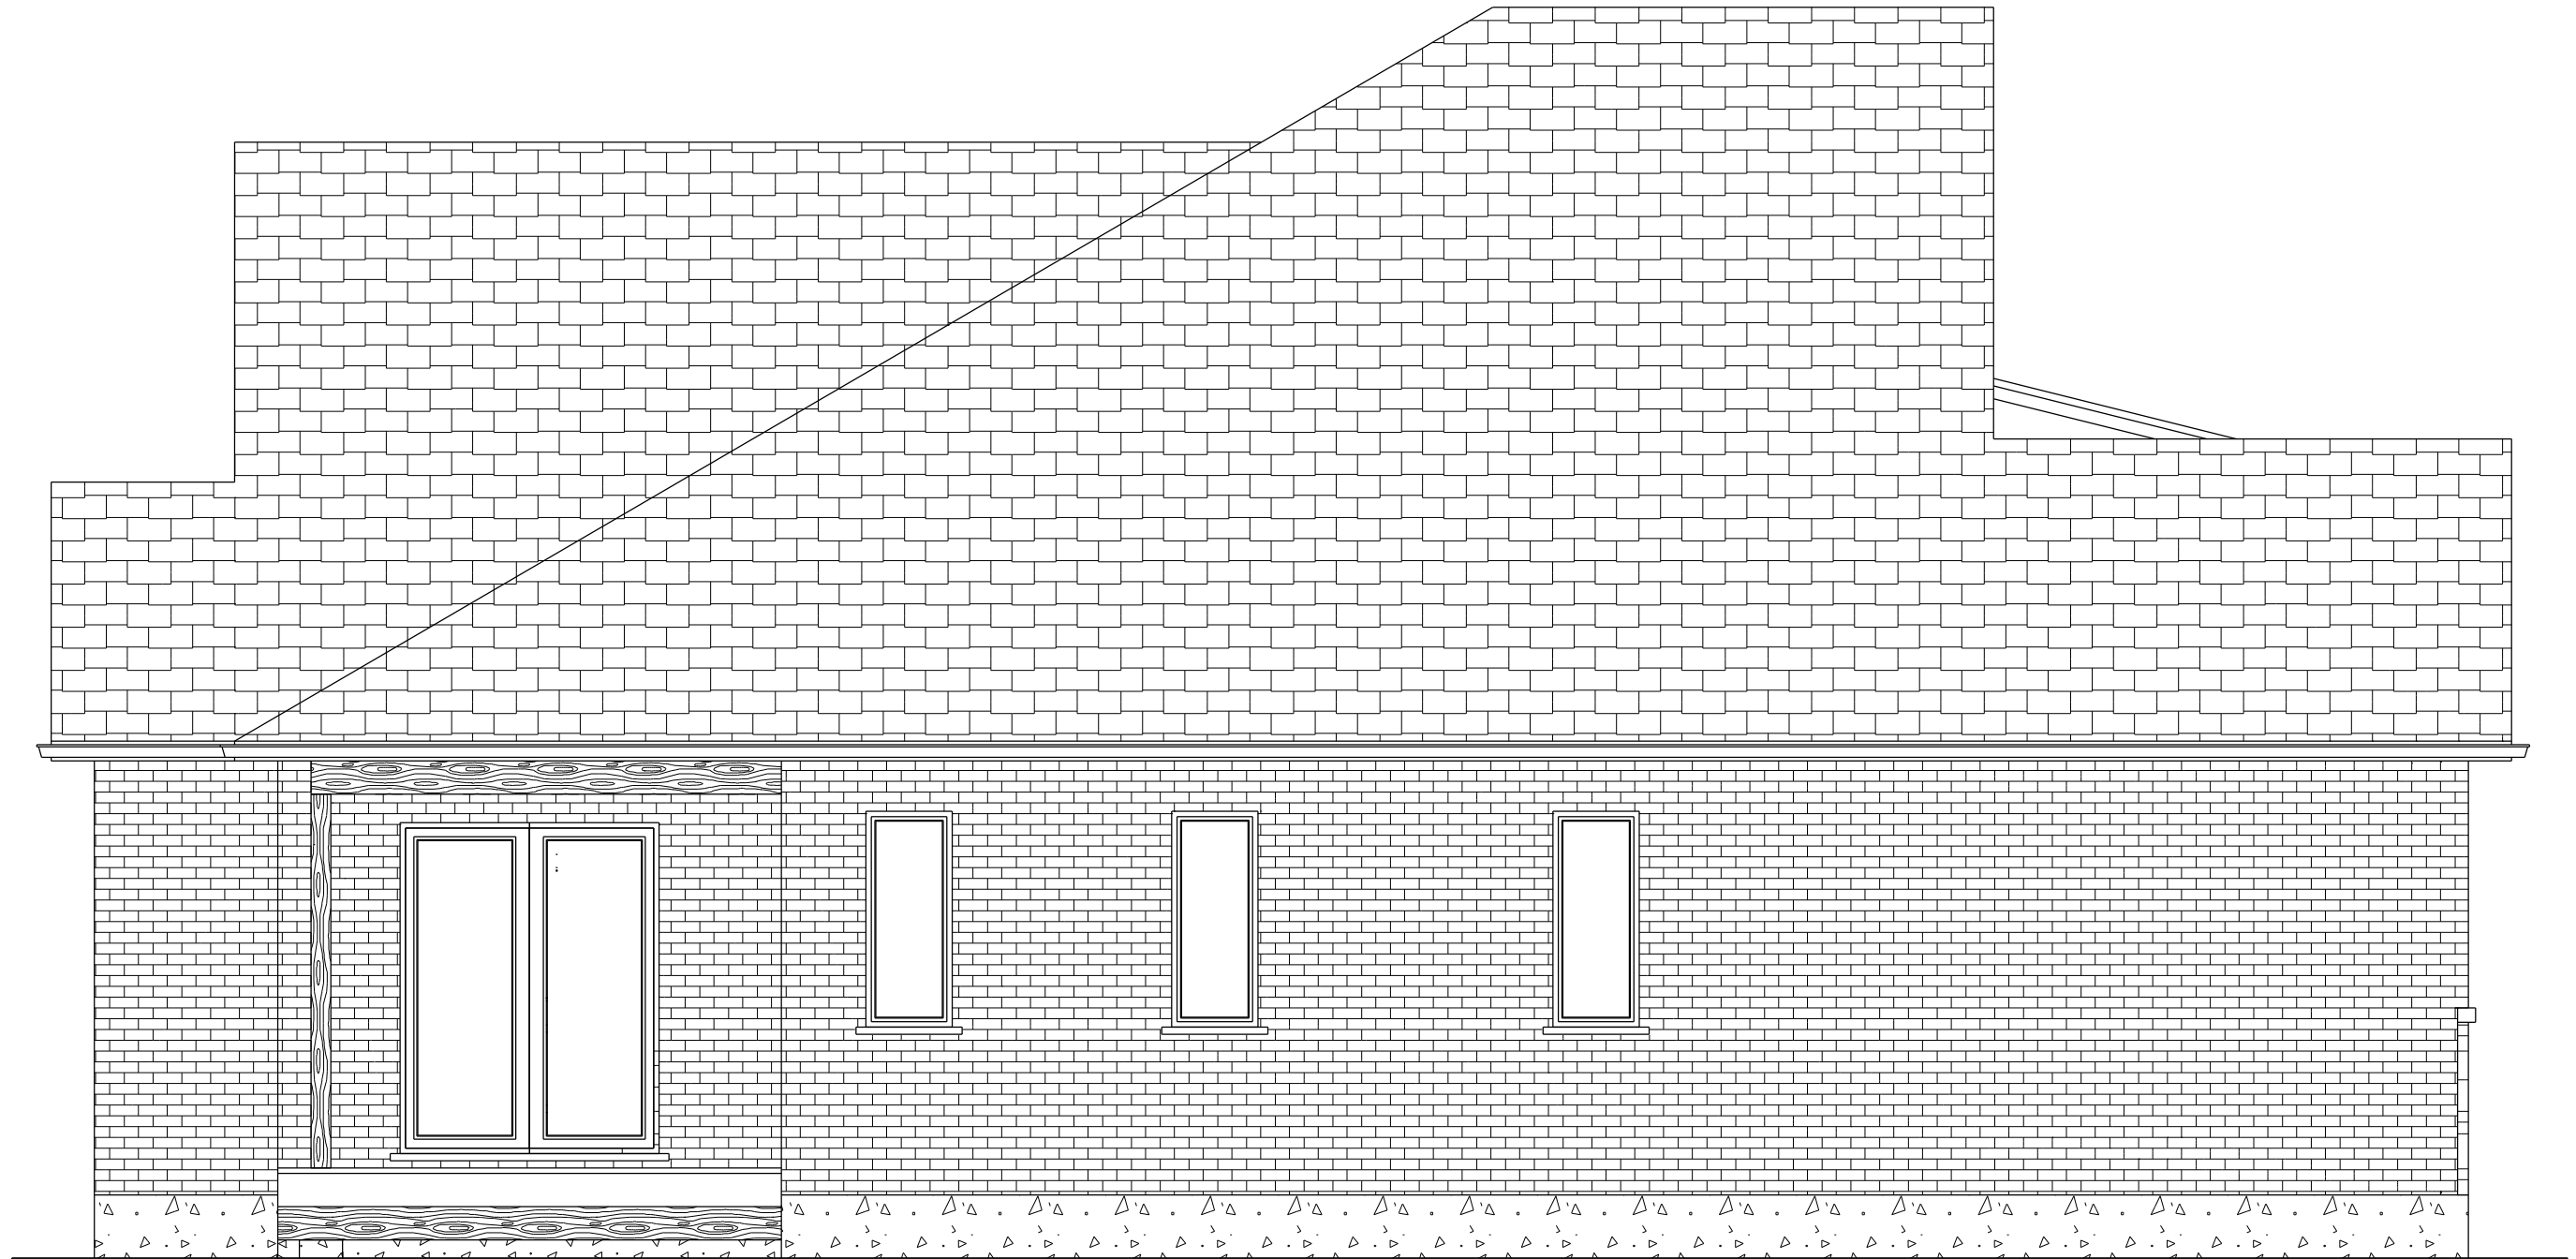

THE MELROSE
BUNGALOW
2034 SQUARE FEET • 3 BED • 2 BATH

WRIGHTHAVEN
HOMES

THE MELROSE

MAIN FLOOR PLAN

2034 SQUARE FEET

WRIGHTHAVEN
HOMES

THE MELROSE

LEFT ELEVATION

WRIGHTHAVEN
HOMES

THE MELROSE

RIGHT ELEVATION

THE MELROSE

REAR ELEVATION

WRIGHTHAVEN
HOMES