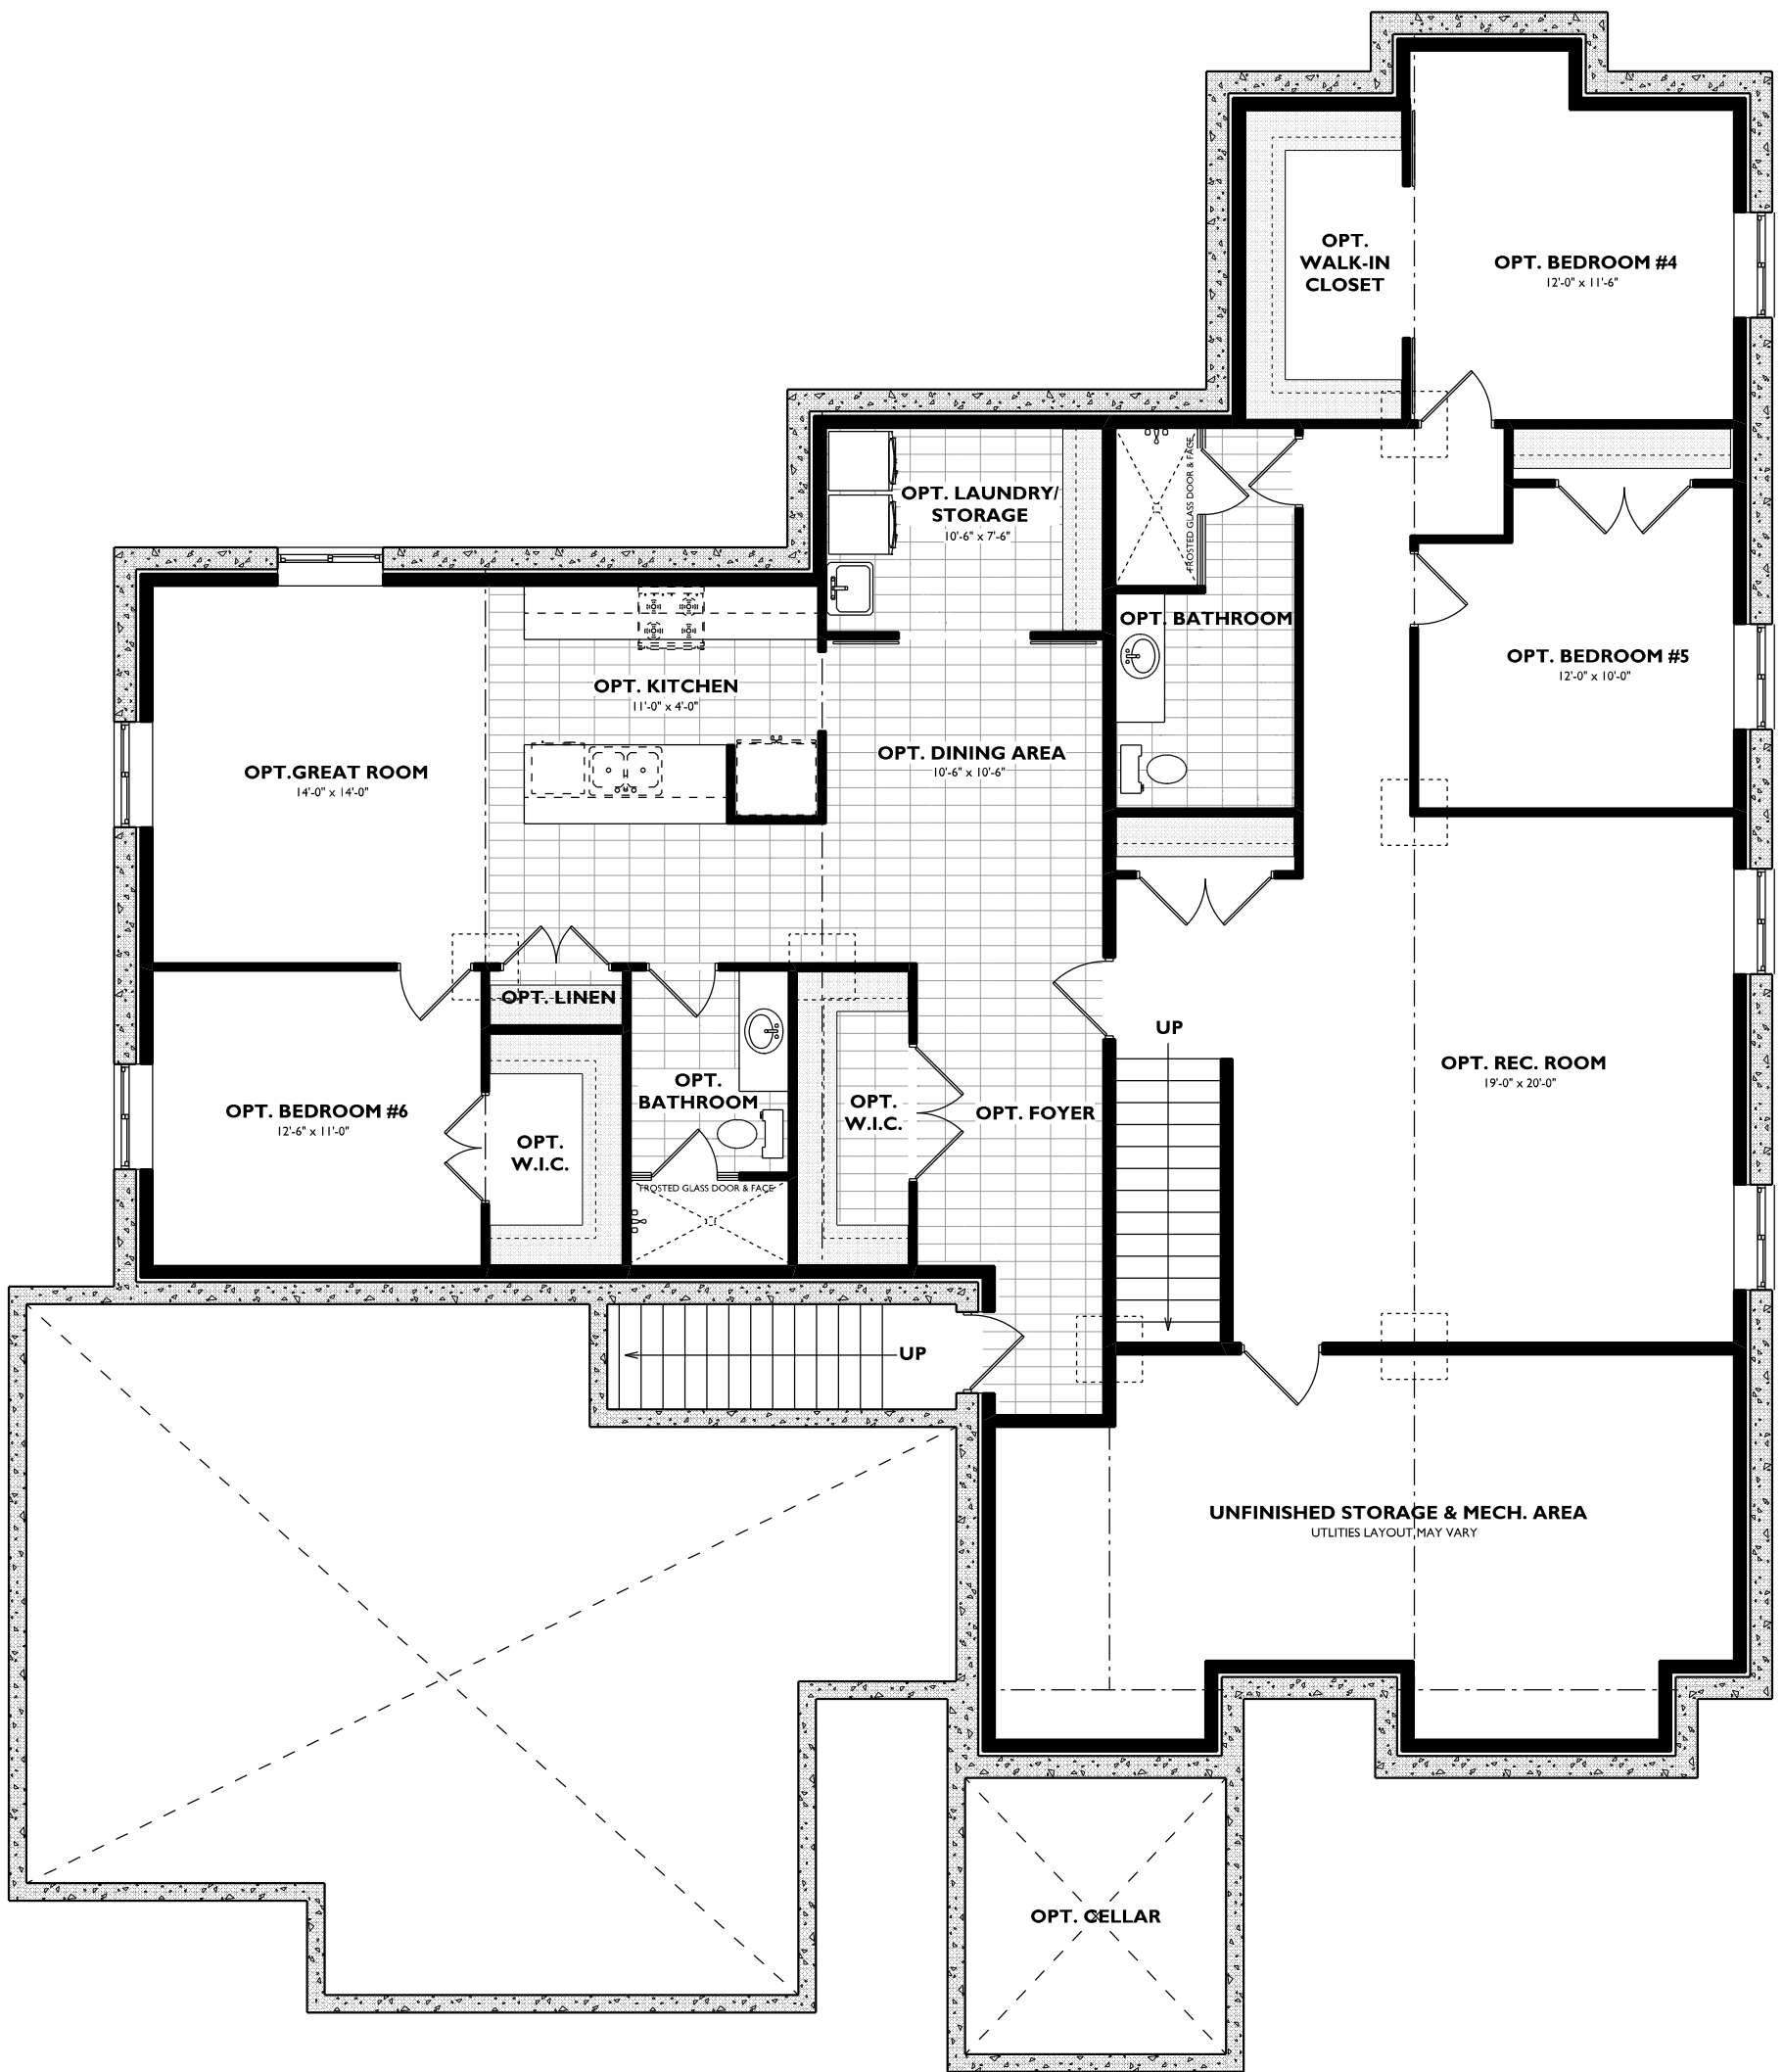

# "THE MONACO"

# MAIN FLOOR PLAN

2861 SQUARE FEET

# BASMENT FLOOR PLAN

FINISHED BASEMENT 1218 SQUARE FEET

BASEMENT APARTMENT 1194 SQUARE FOOT

## "THE MONACO"

FINISHED BASEMENT ~ 1218 SQUARE FEET

BASEMENT APARTMENT ~ 1194 SQUARE FEET