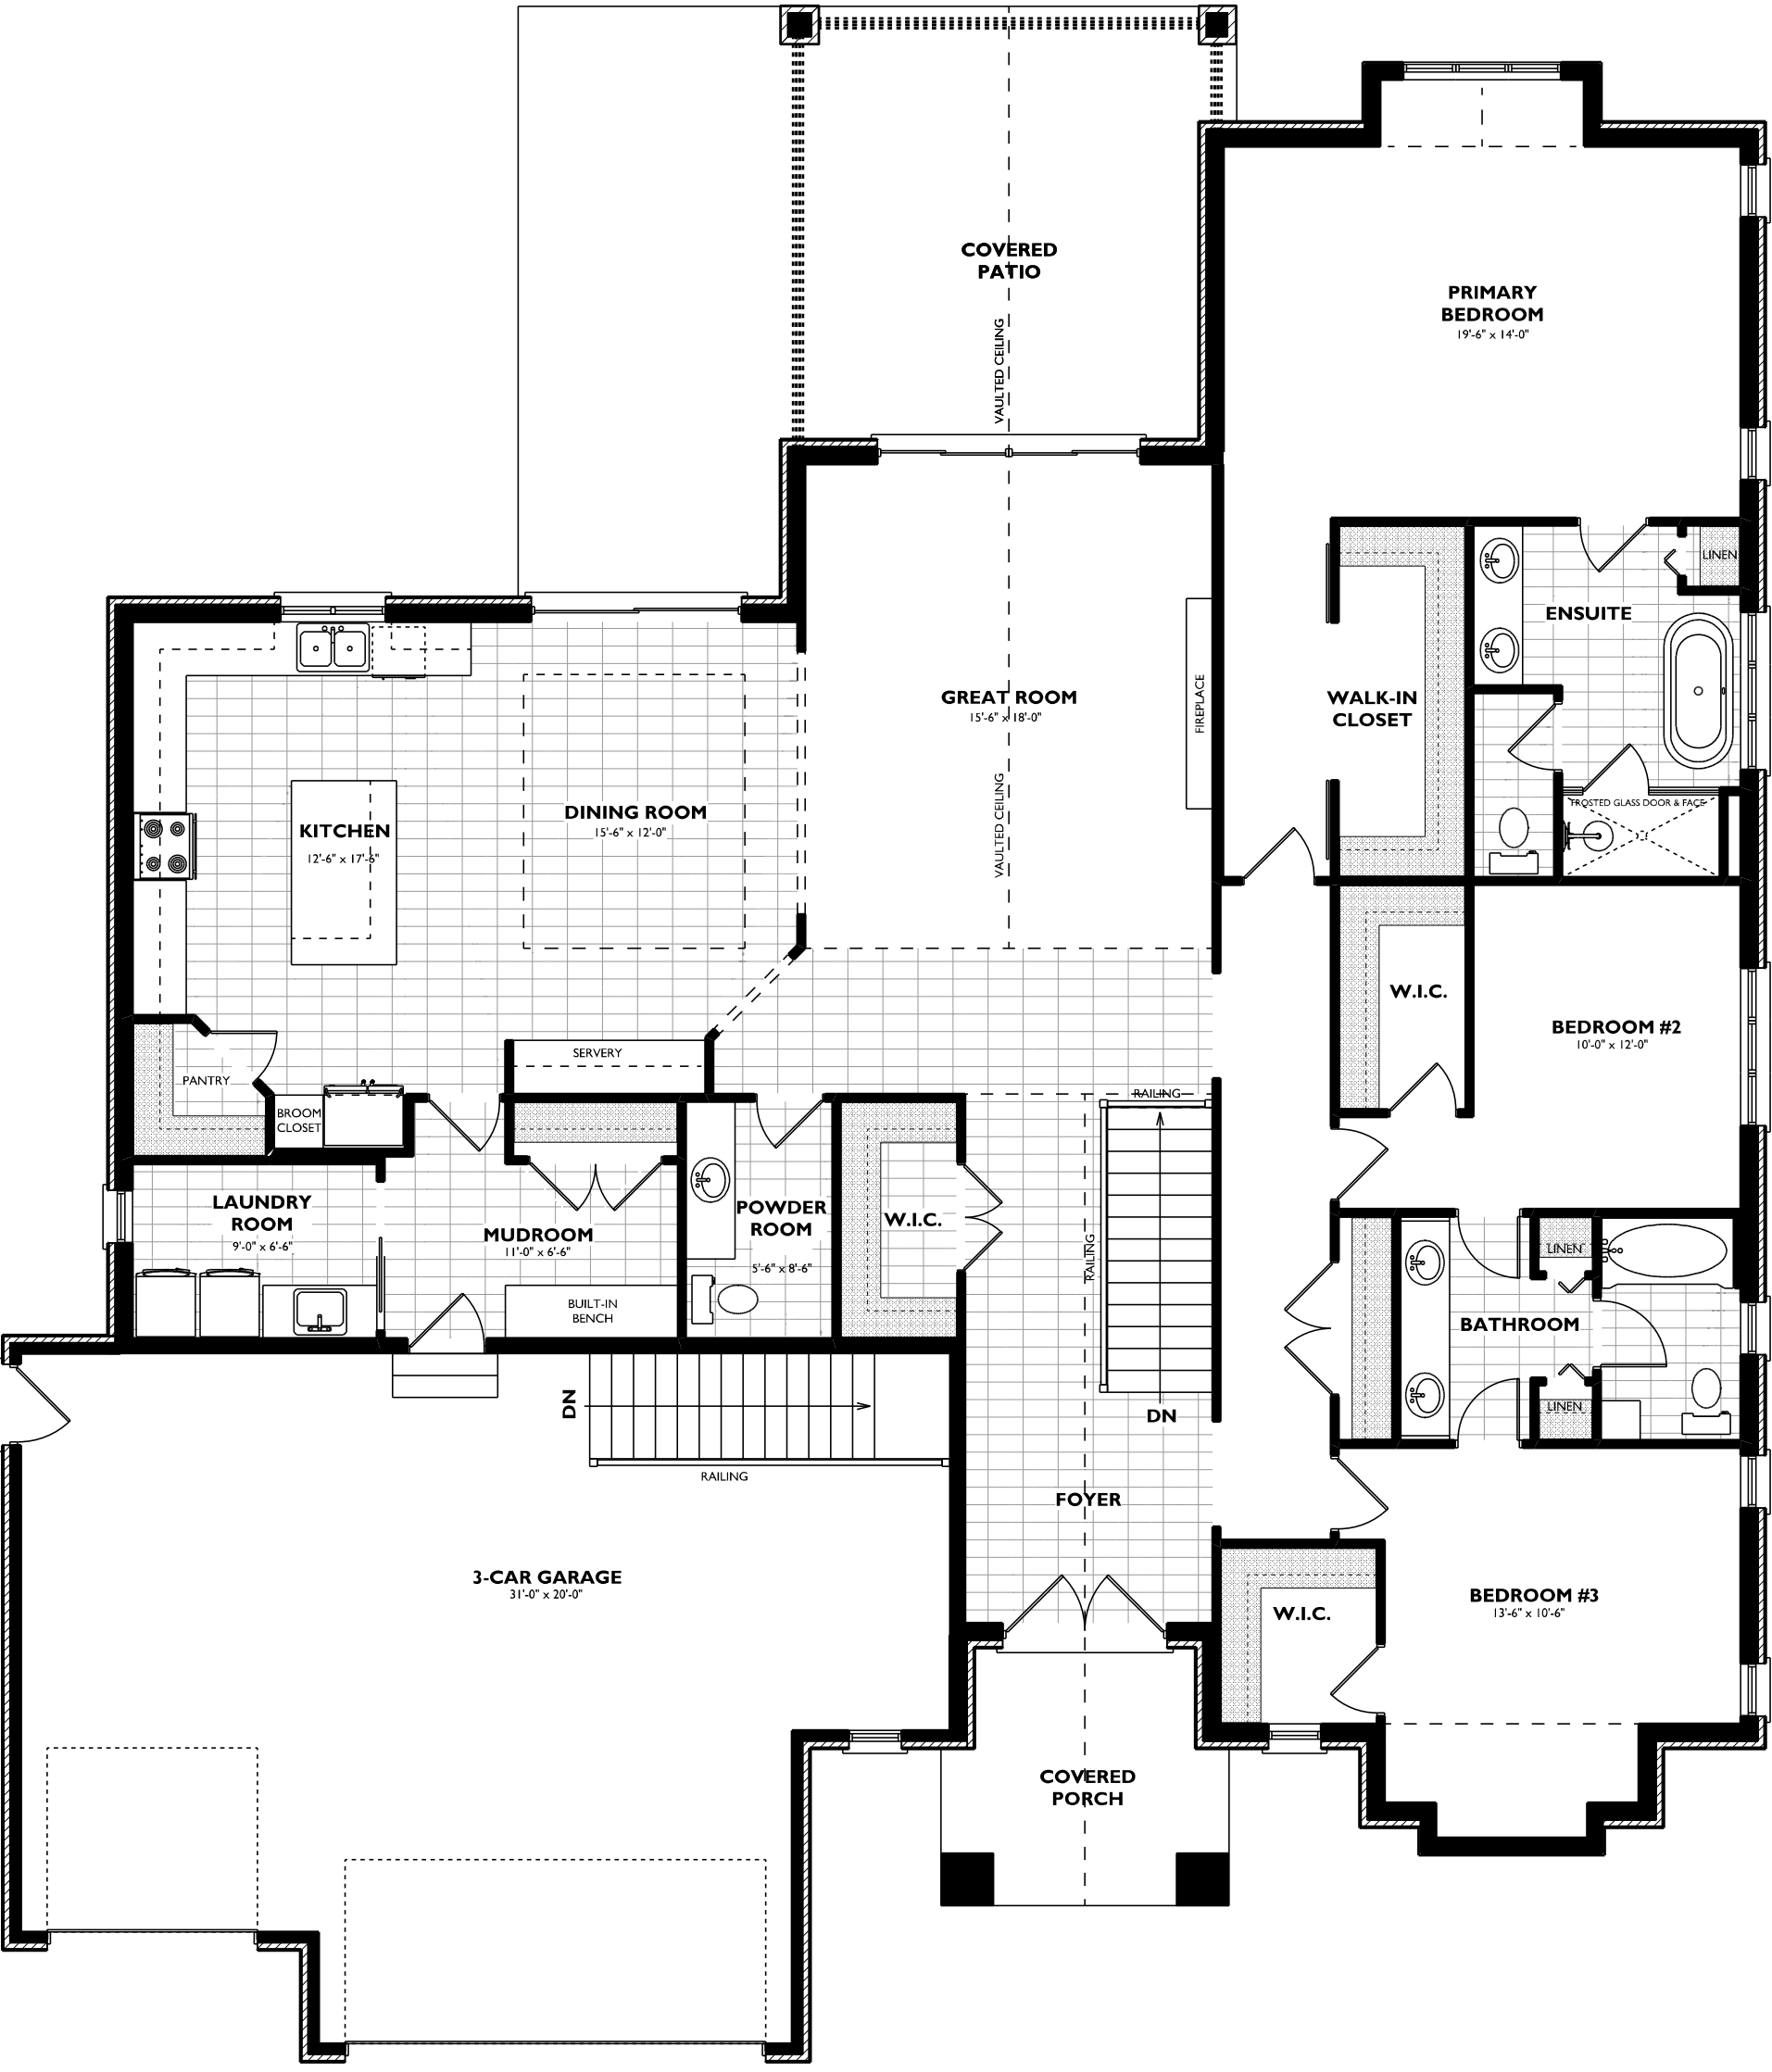

# "THE MONACO"

## BUNGALOW

# MAIN FLOOR PLAN

2861 SQUARE FEET

# BASMENT FLOOR PLAN

FINISHED BASEMENT 1218 SQUARE FEET

BASEMENT APARTMENT 1194 SQUARE FOOT