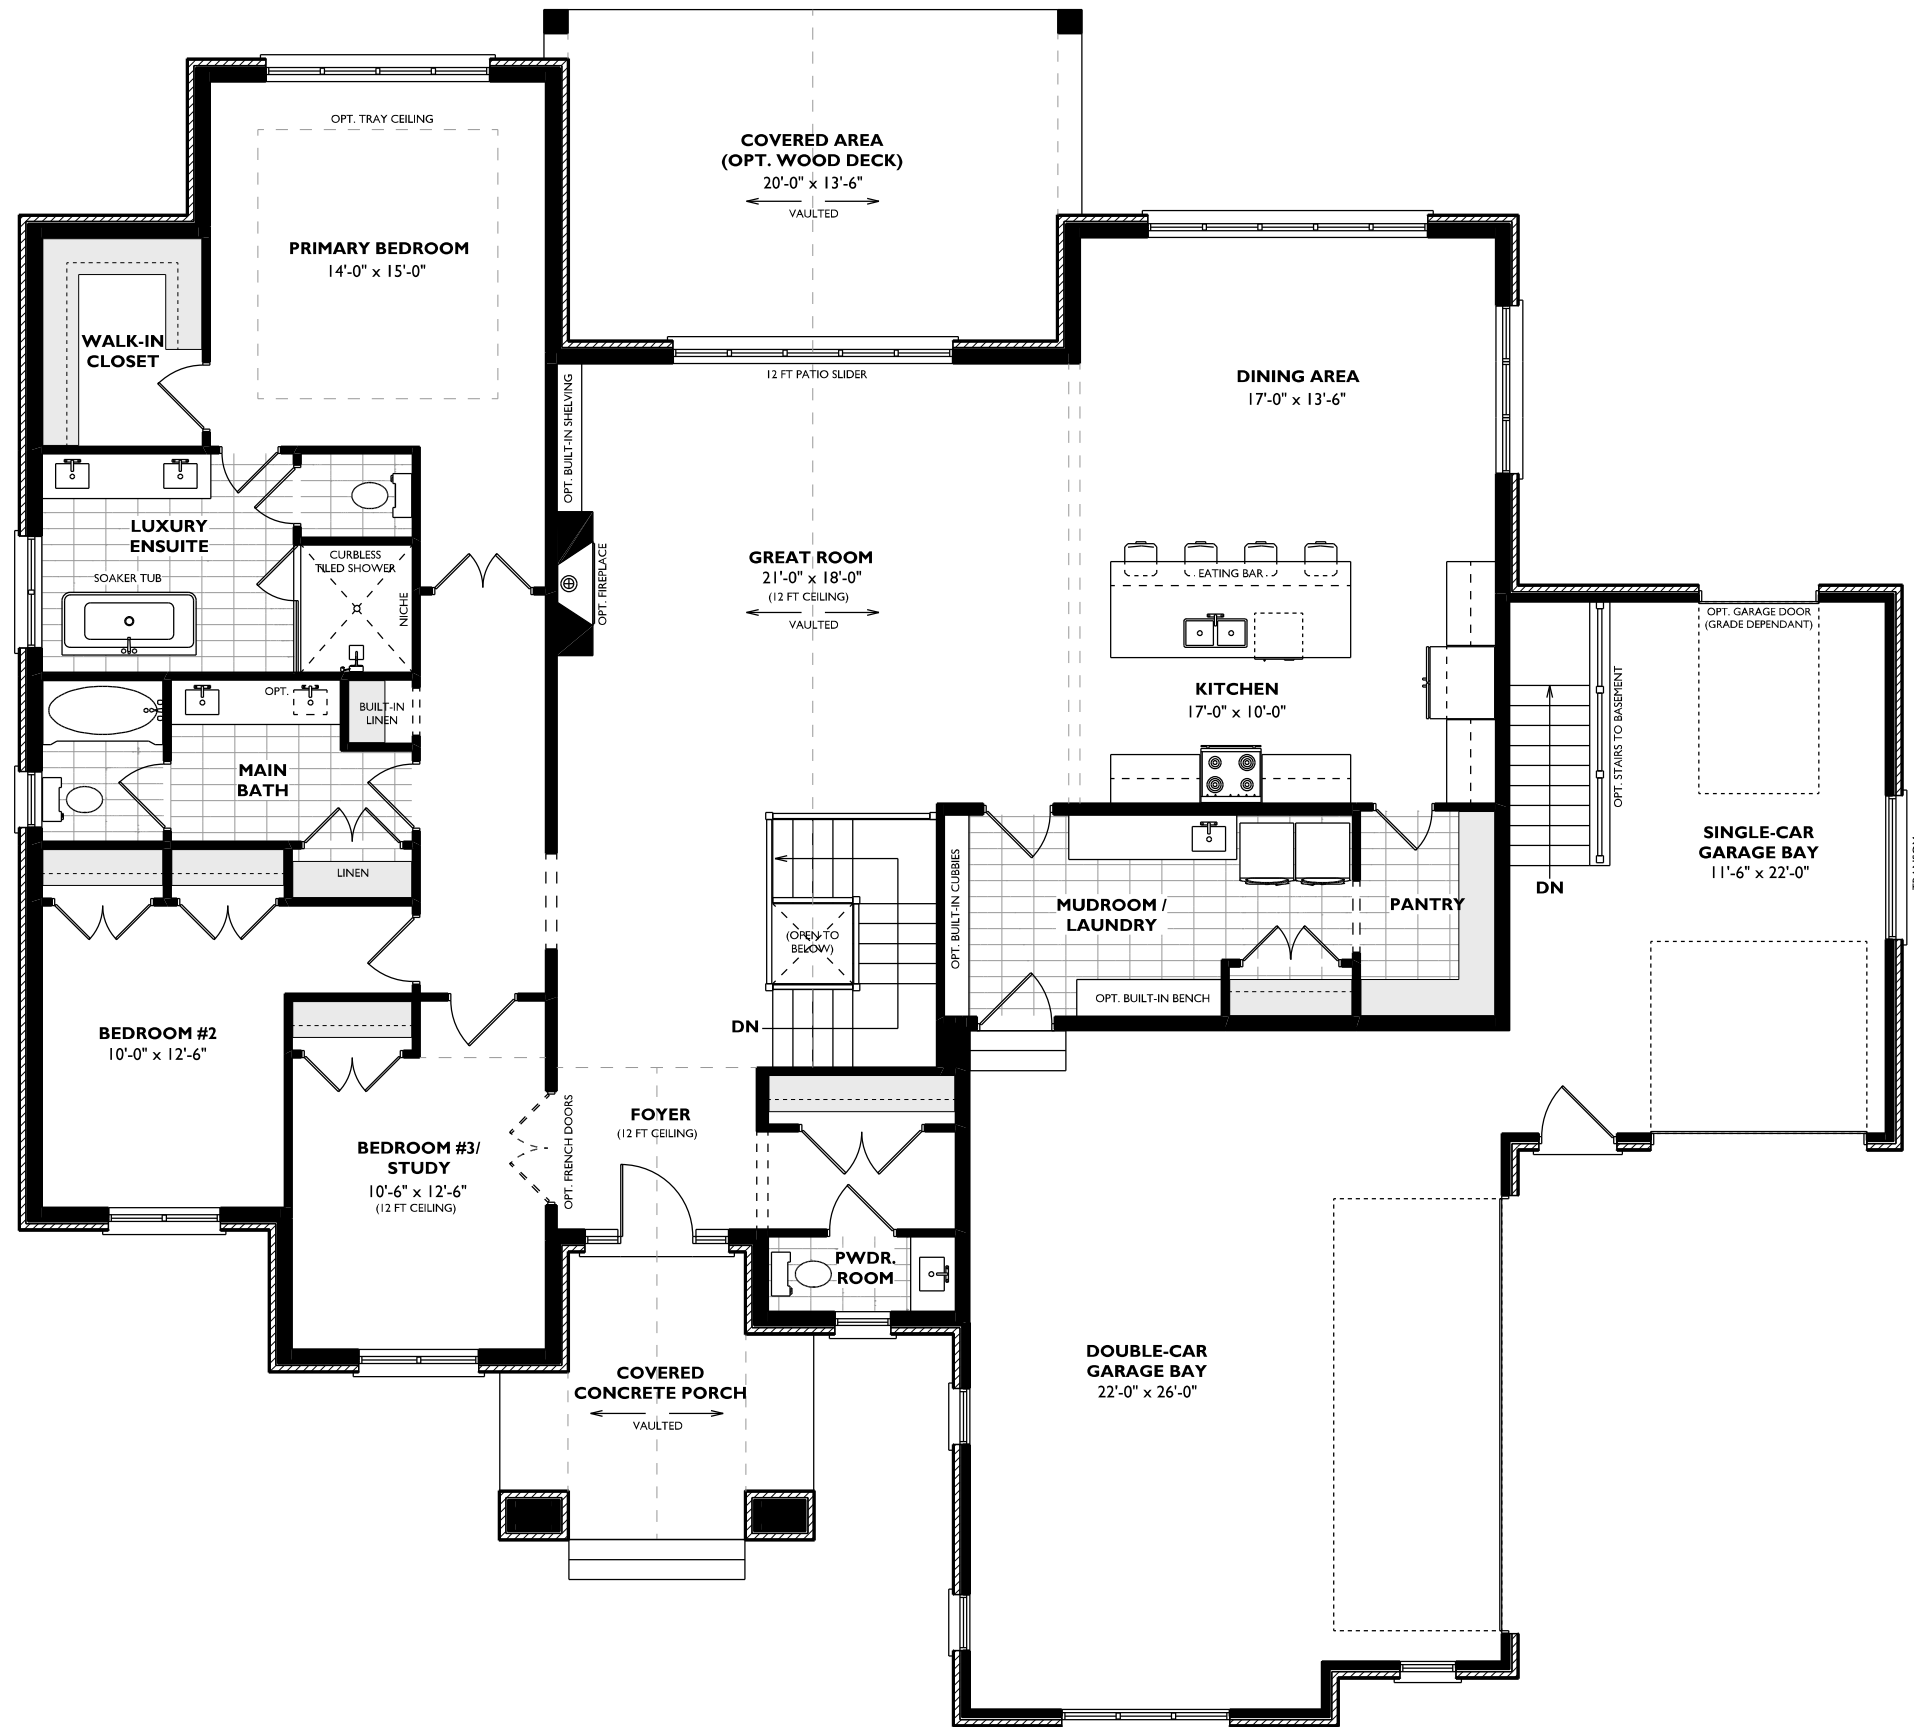

# THE KINGSTON

## BUNGALOW

2563 SQUARE FEET • 3 BED • 2.5 BATH

WRIGHTHAVEN  
HOMES

# THE KINGSTON

FRONT ELEVATION

WRIGHTHAVEN  
HOMES

# THE KINGSTON

MAIN FLOOR PLAN  
2563 SQUARE FEET

WRIGHTHAVEN  
HOMES