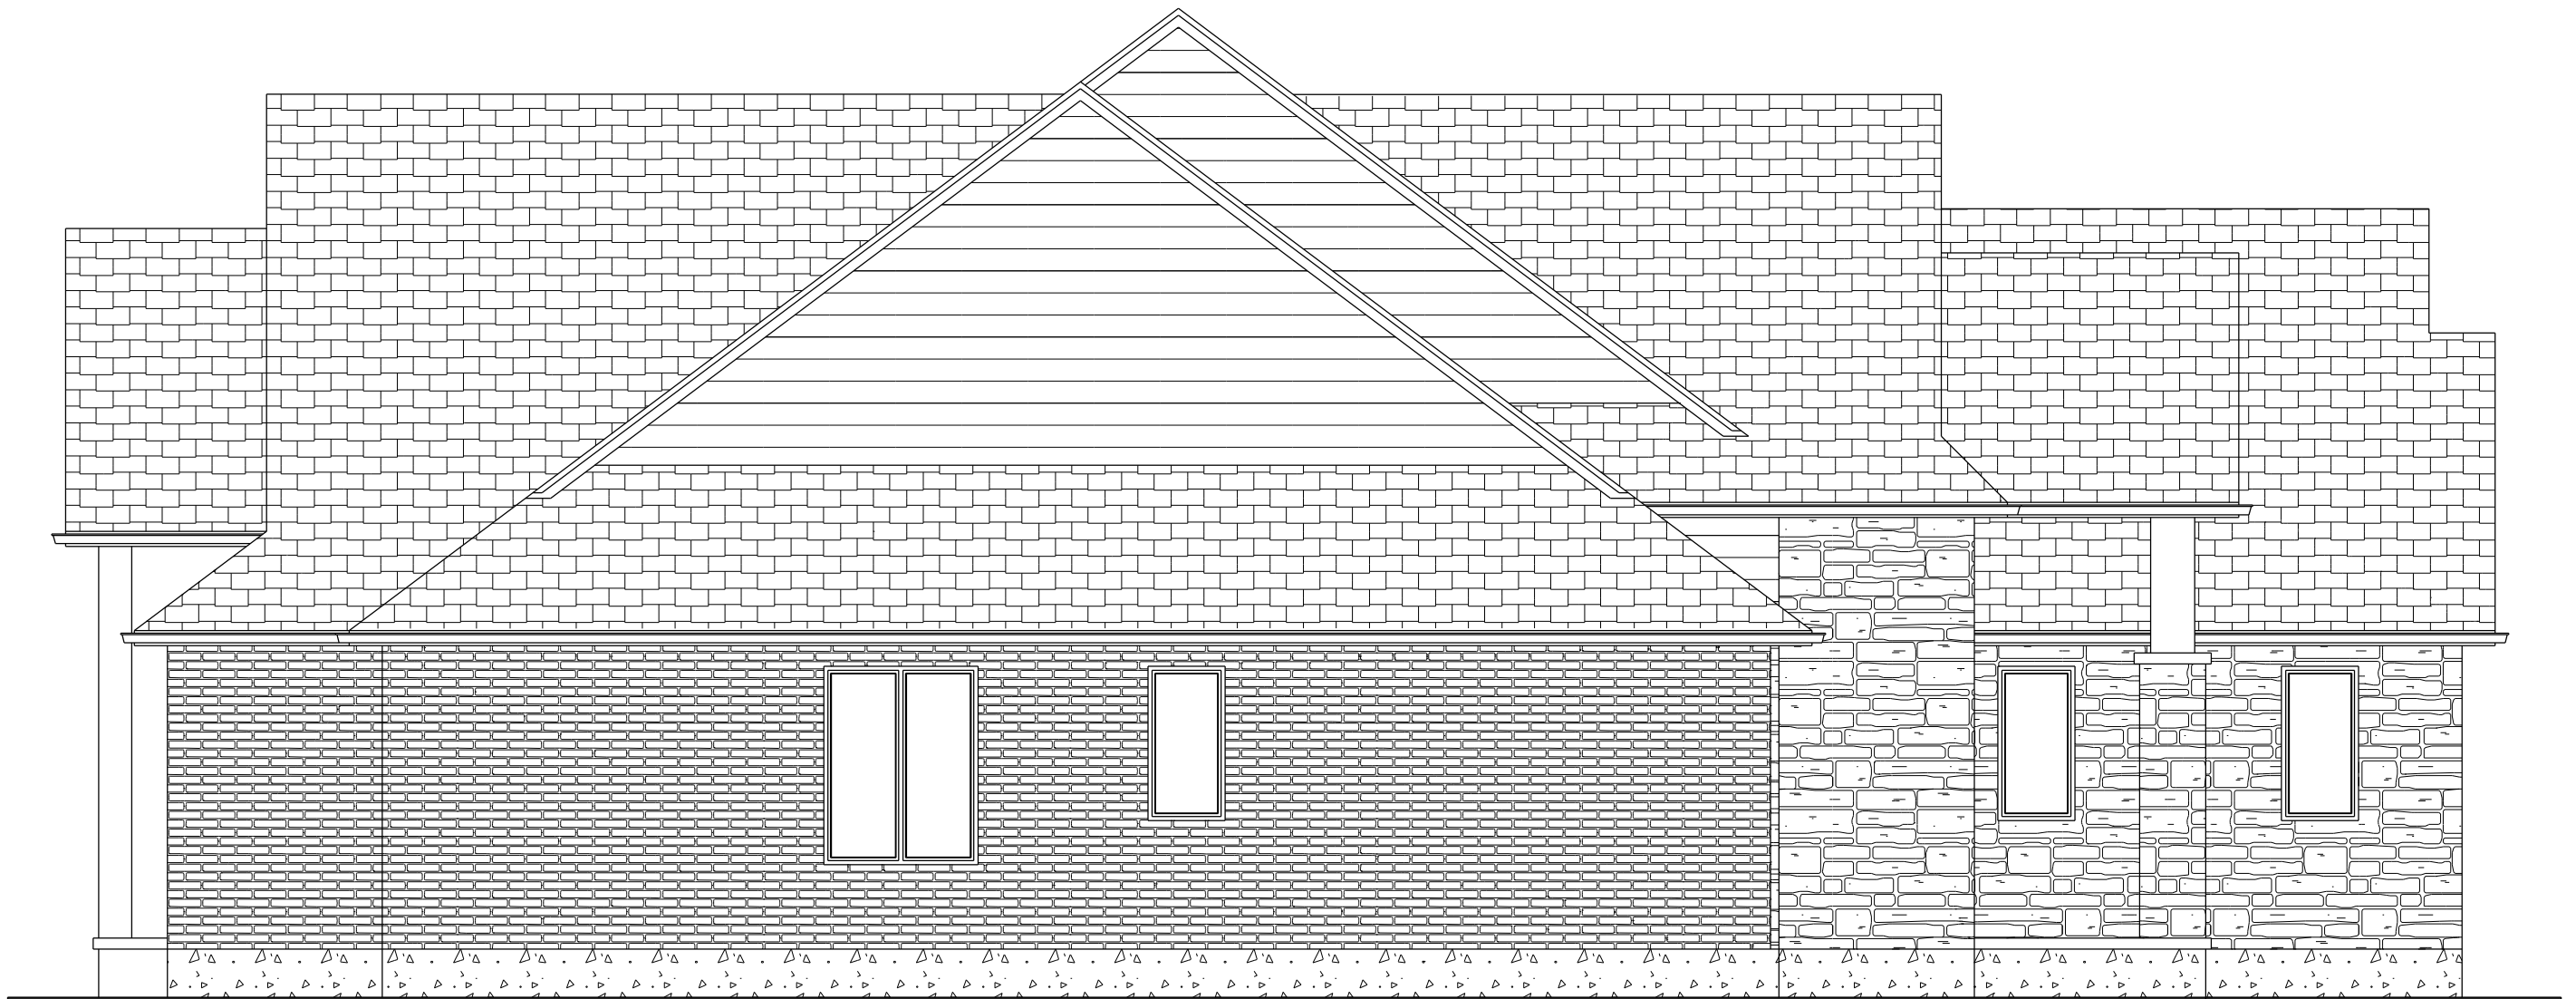

# THE KINGSTON

# THE KINGSTON

FRONT ELEVATION

WRIGHTHAVEN  
HOMES

# THE KINGSTON

MAIN FLOOR PLAN  
2563 SQUARE FEET

WRIGHTHAVEN  
HOMES

# THE KINGSTON

LEFT ELEVATION

WRIGHTHAVEN  
HOMES