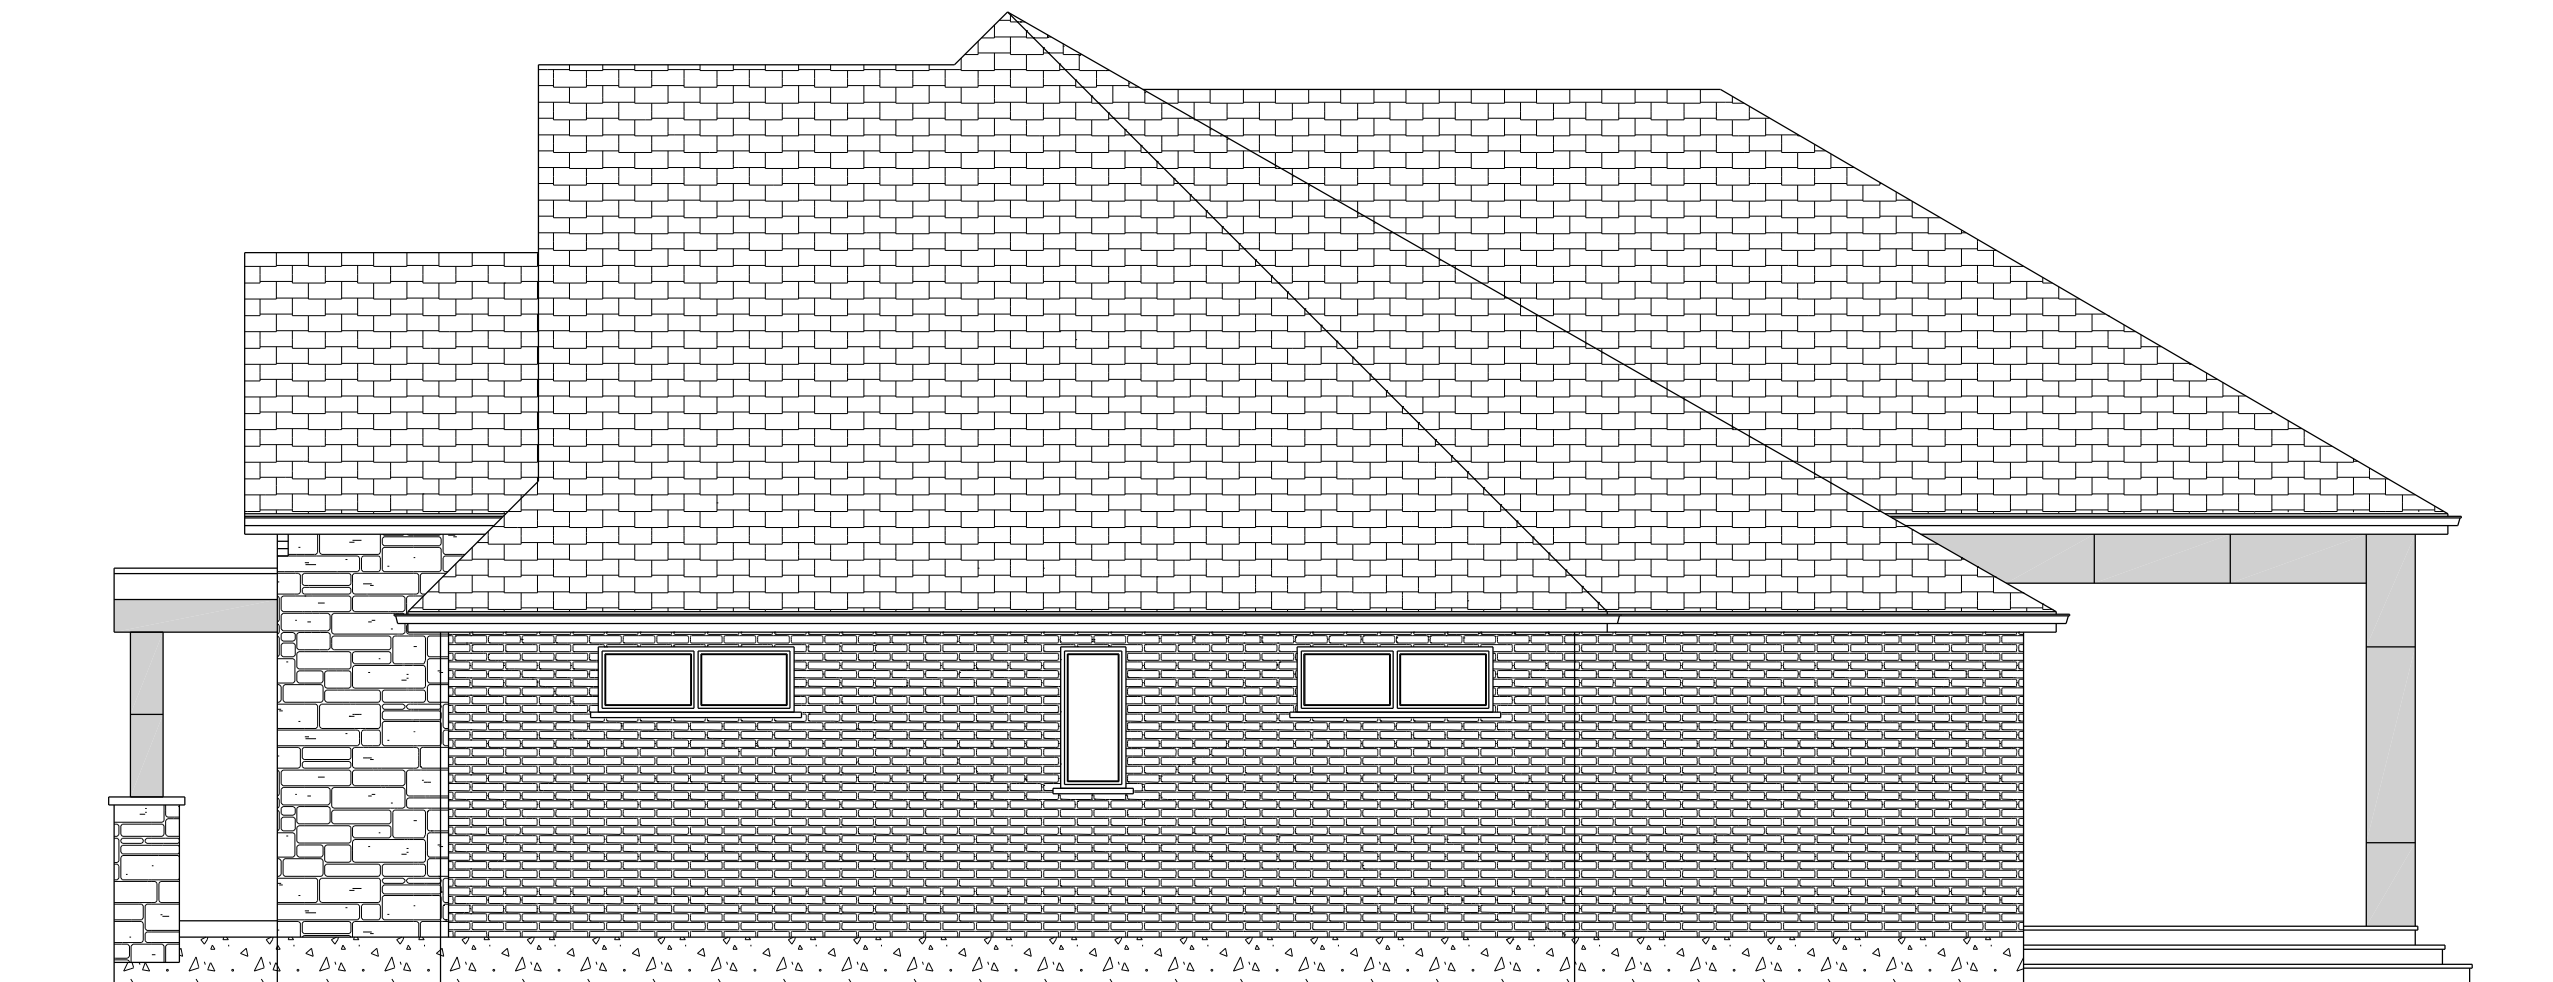

THE ELDIN
RAISED BUNGALOW
2658 SQUARE FEET • 3 BED • 2.5 BATH

WRIGHTHAVEN
HOMES

THE ELDIN

FRONT ELEVATION

WRIGHTHAVEN
HOMES

THE ELDIN

MAIN FLOOR PLAN

2658 SQUARE FEET

WRIGHTHAVEN
HOMES

THE ELDIN

LEFT ELEVATION

WRIGHTHAVEN
HOMES

THE ELDIN

RIGHT ELEVATION

WRIGHTHAVEN
HOMES

THE ELDIN

REAR ELEVATION