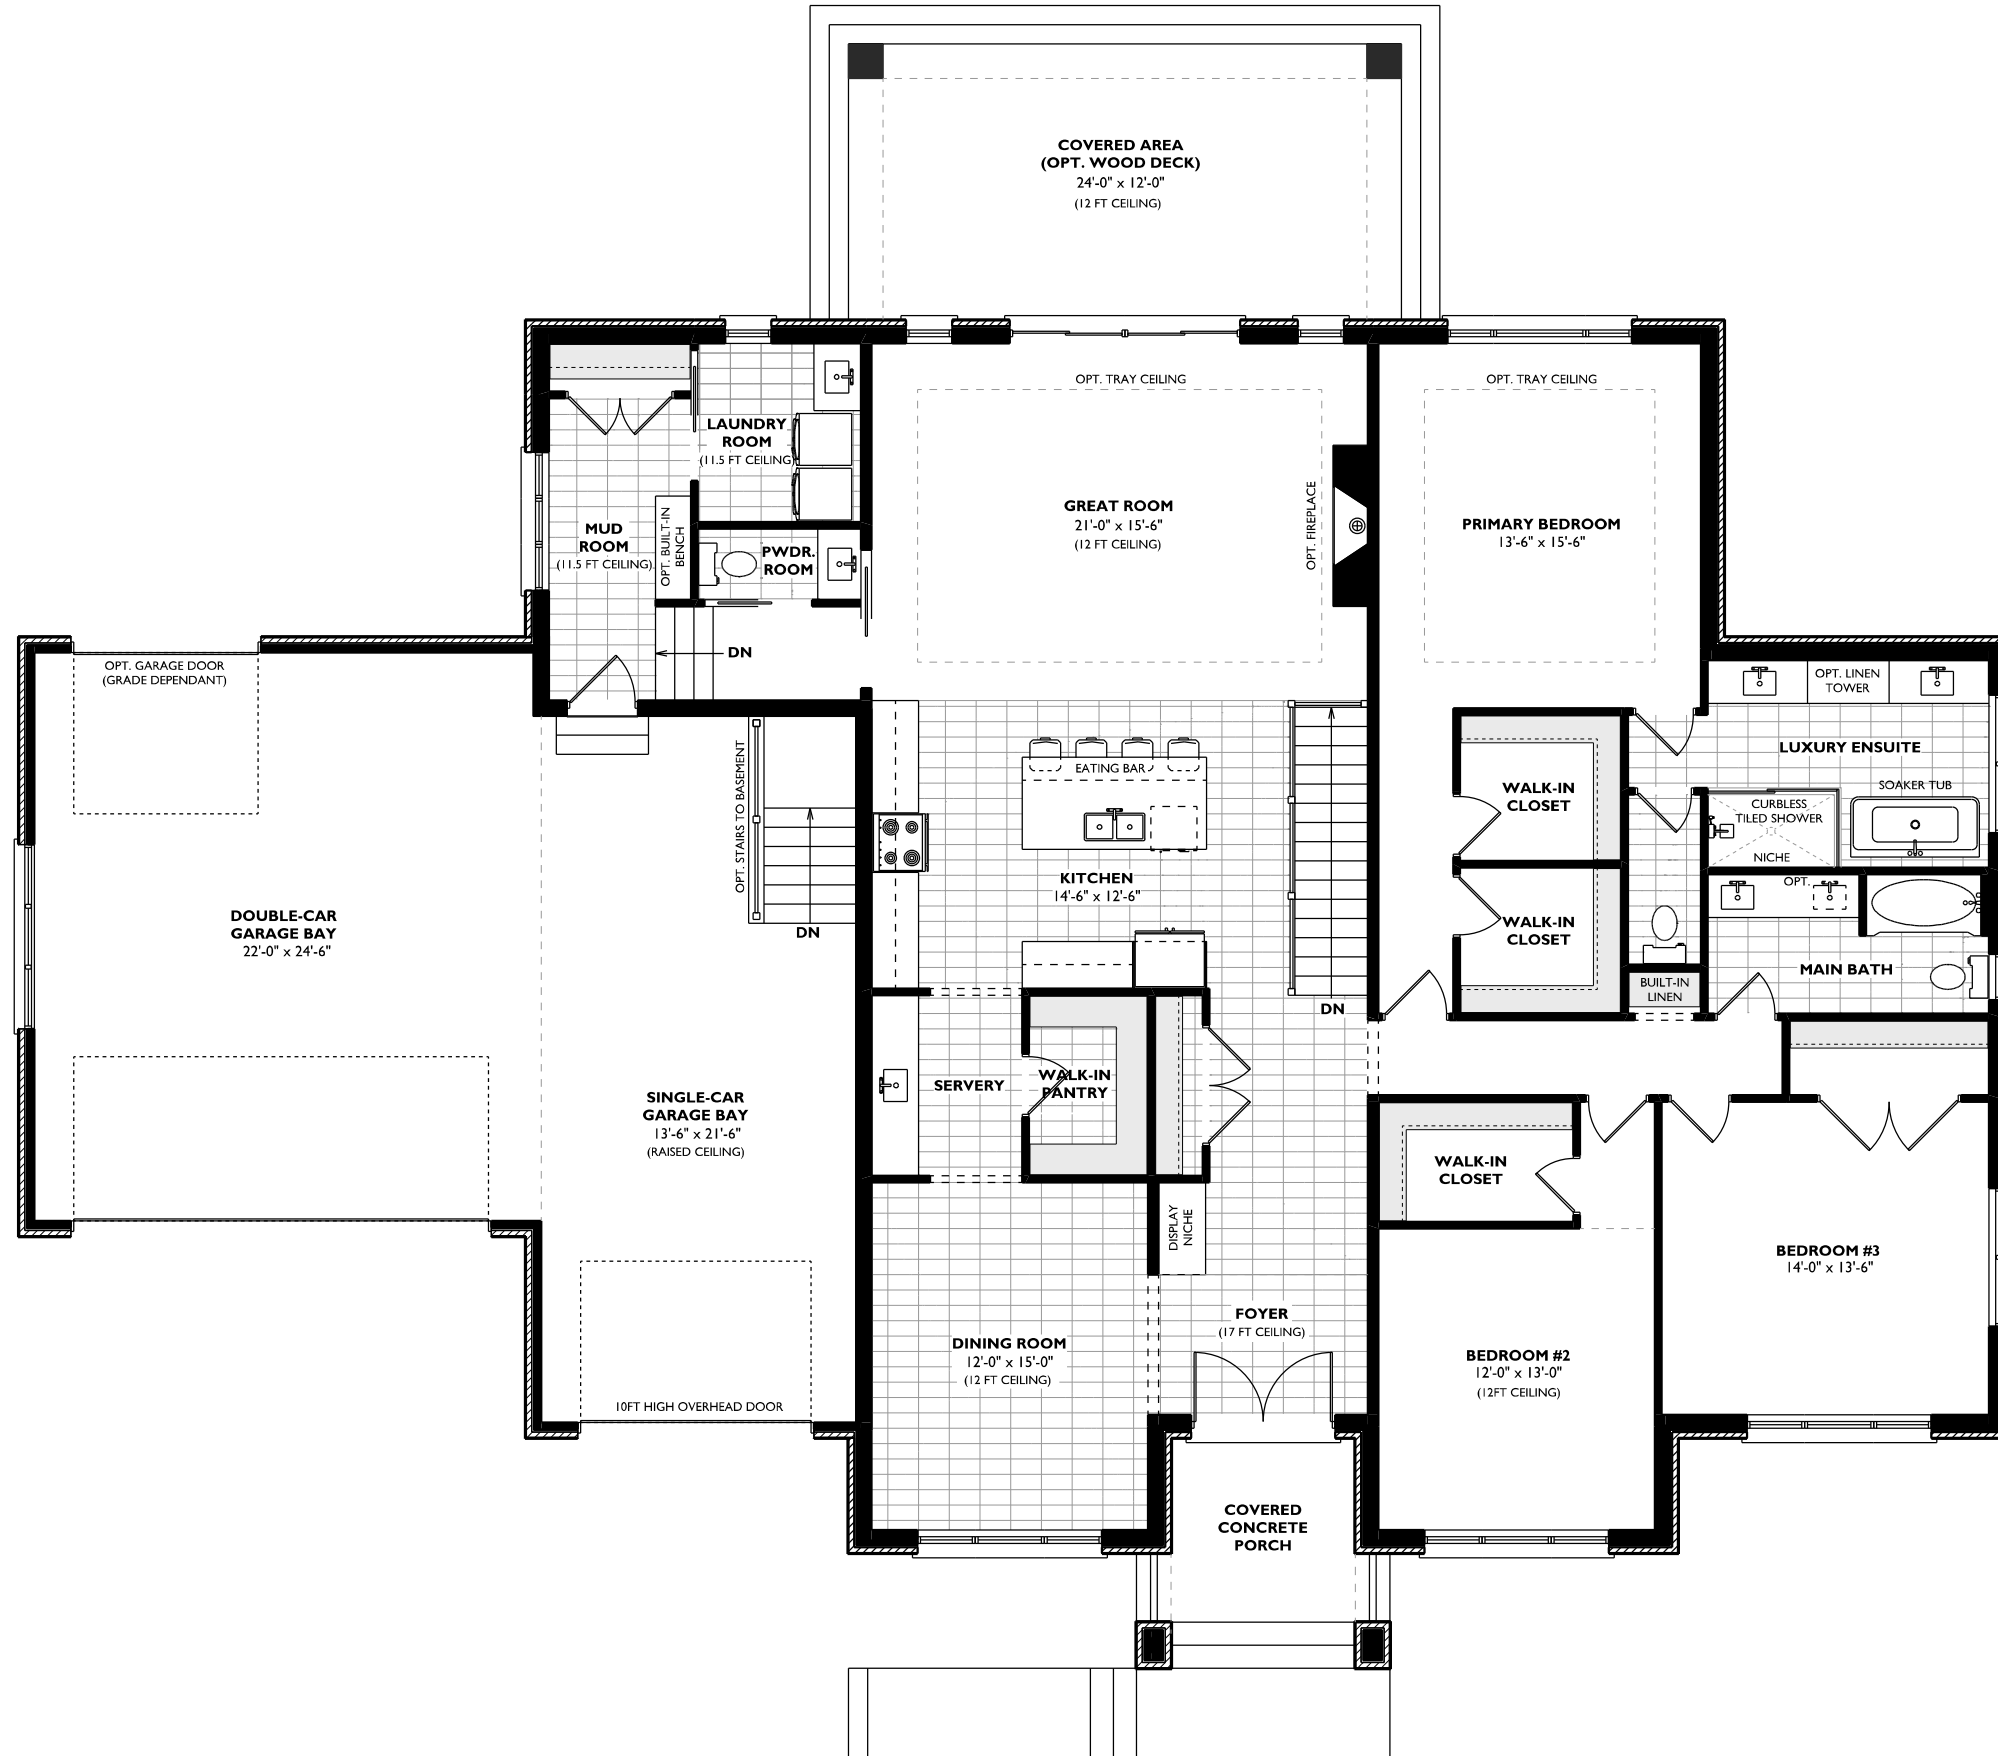

THE ELDIN
RAISED BUNGALOW
2658 SQUARE FEET • 3 BED • 2.5 BATH

WRIGHTHAVEN
HOMES

THE ELDIN

FRONT ELEVATION

WRIGHTHAVEN
HOMES

THE ELDIN

MAIN FLOOR PLAN

2658 SQUARE FEET

WRIGHTHAVEN
HOMES

THE ELDIN

LEFT ELEVATION

WRIGHTHAVEN
HOMES

THE ELDIN

RIGHT ELEVATION

WRIGHTHAVEN
HOMES

THE ELDIN

REAR ELEVATION