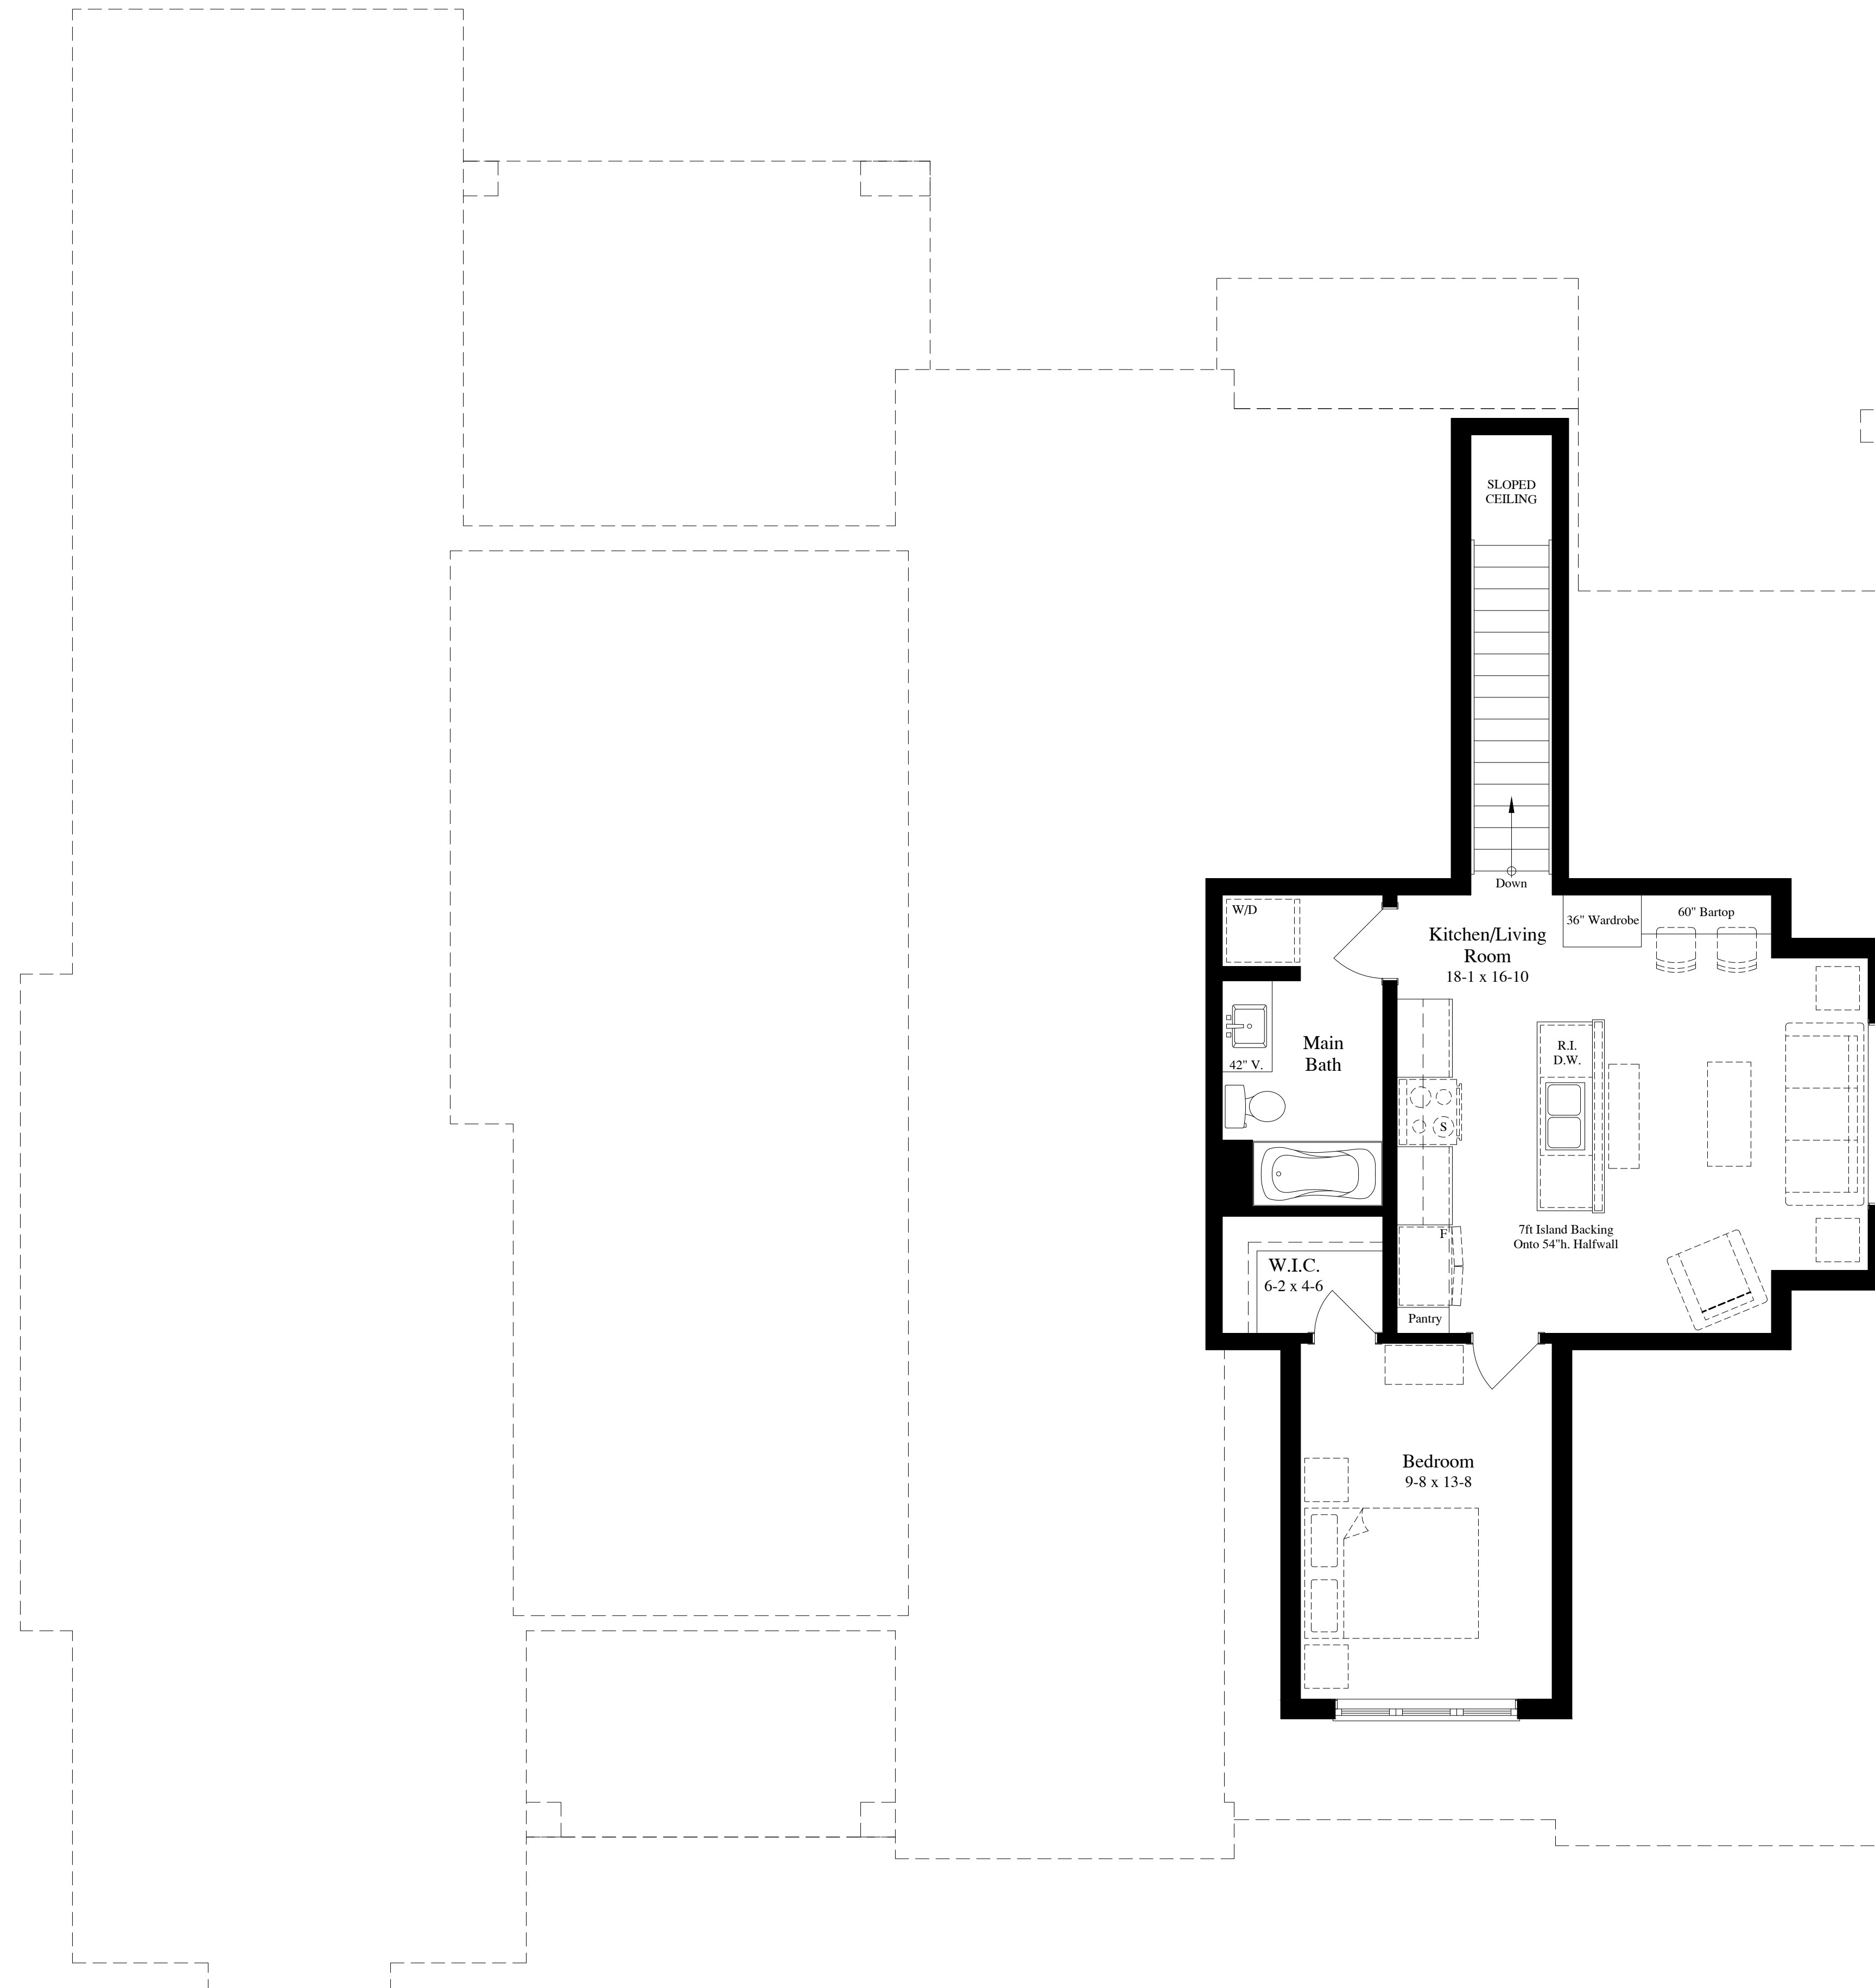

"THE MARBELLA"
MAIN FLOOR PLAN = 2526 SQ FT

Pasture Edge Bungalow #2

(686 sqft)

Optional Finished
Loft Apartment

FINISHED BASEMENT = 661 SQ FT

Pasture Edge Bungalow #2
(134 sqft Finished Vestibule)
Basement Floor Plan