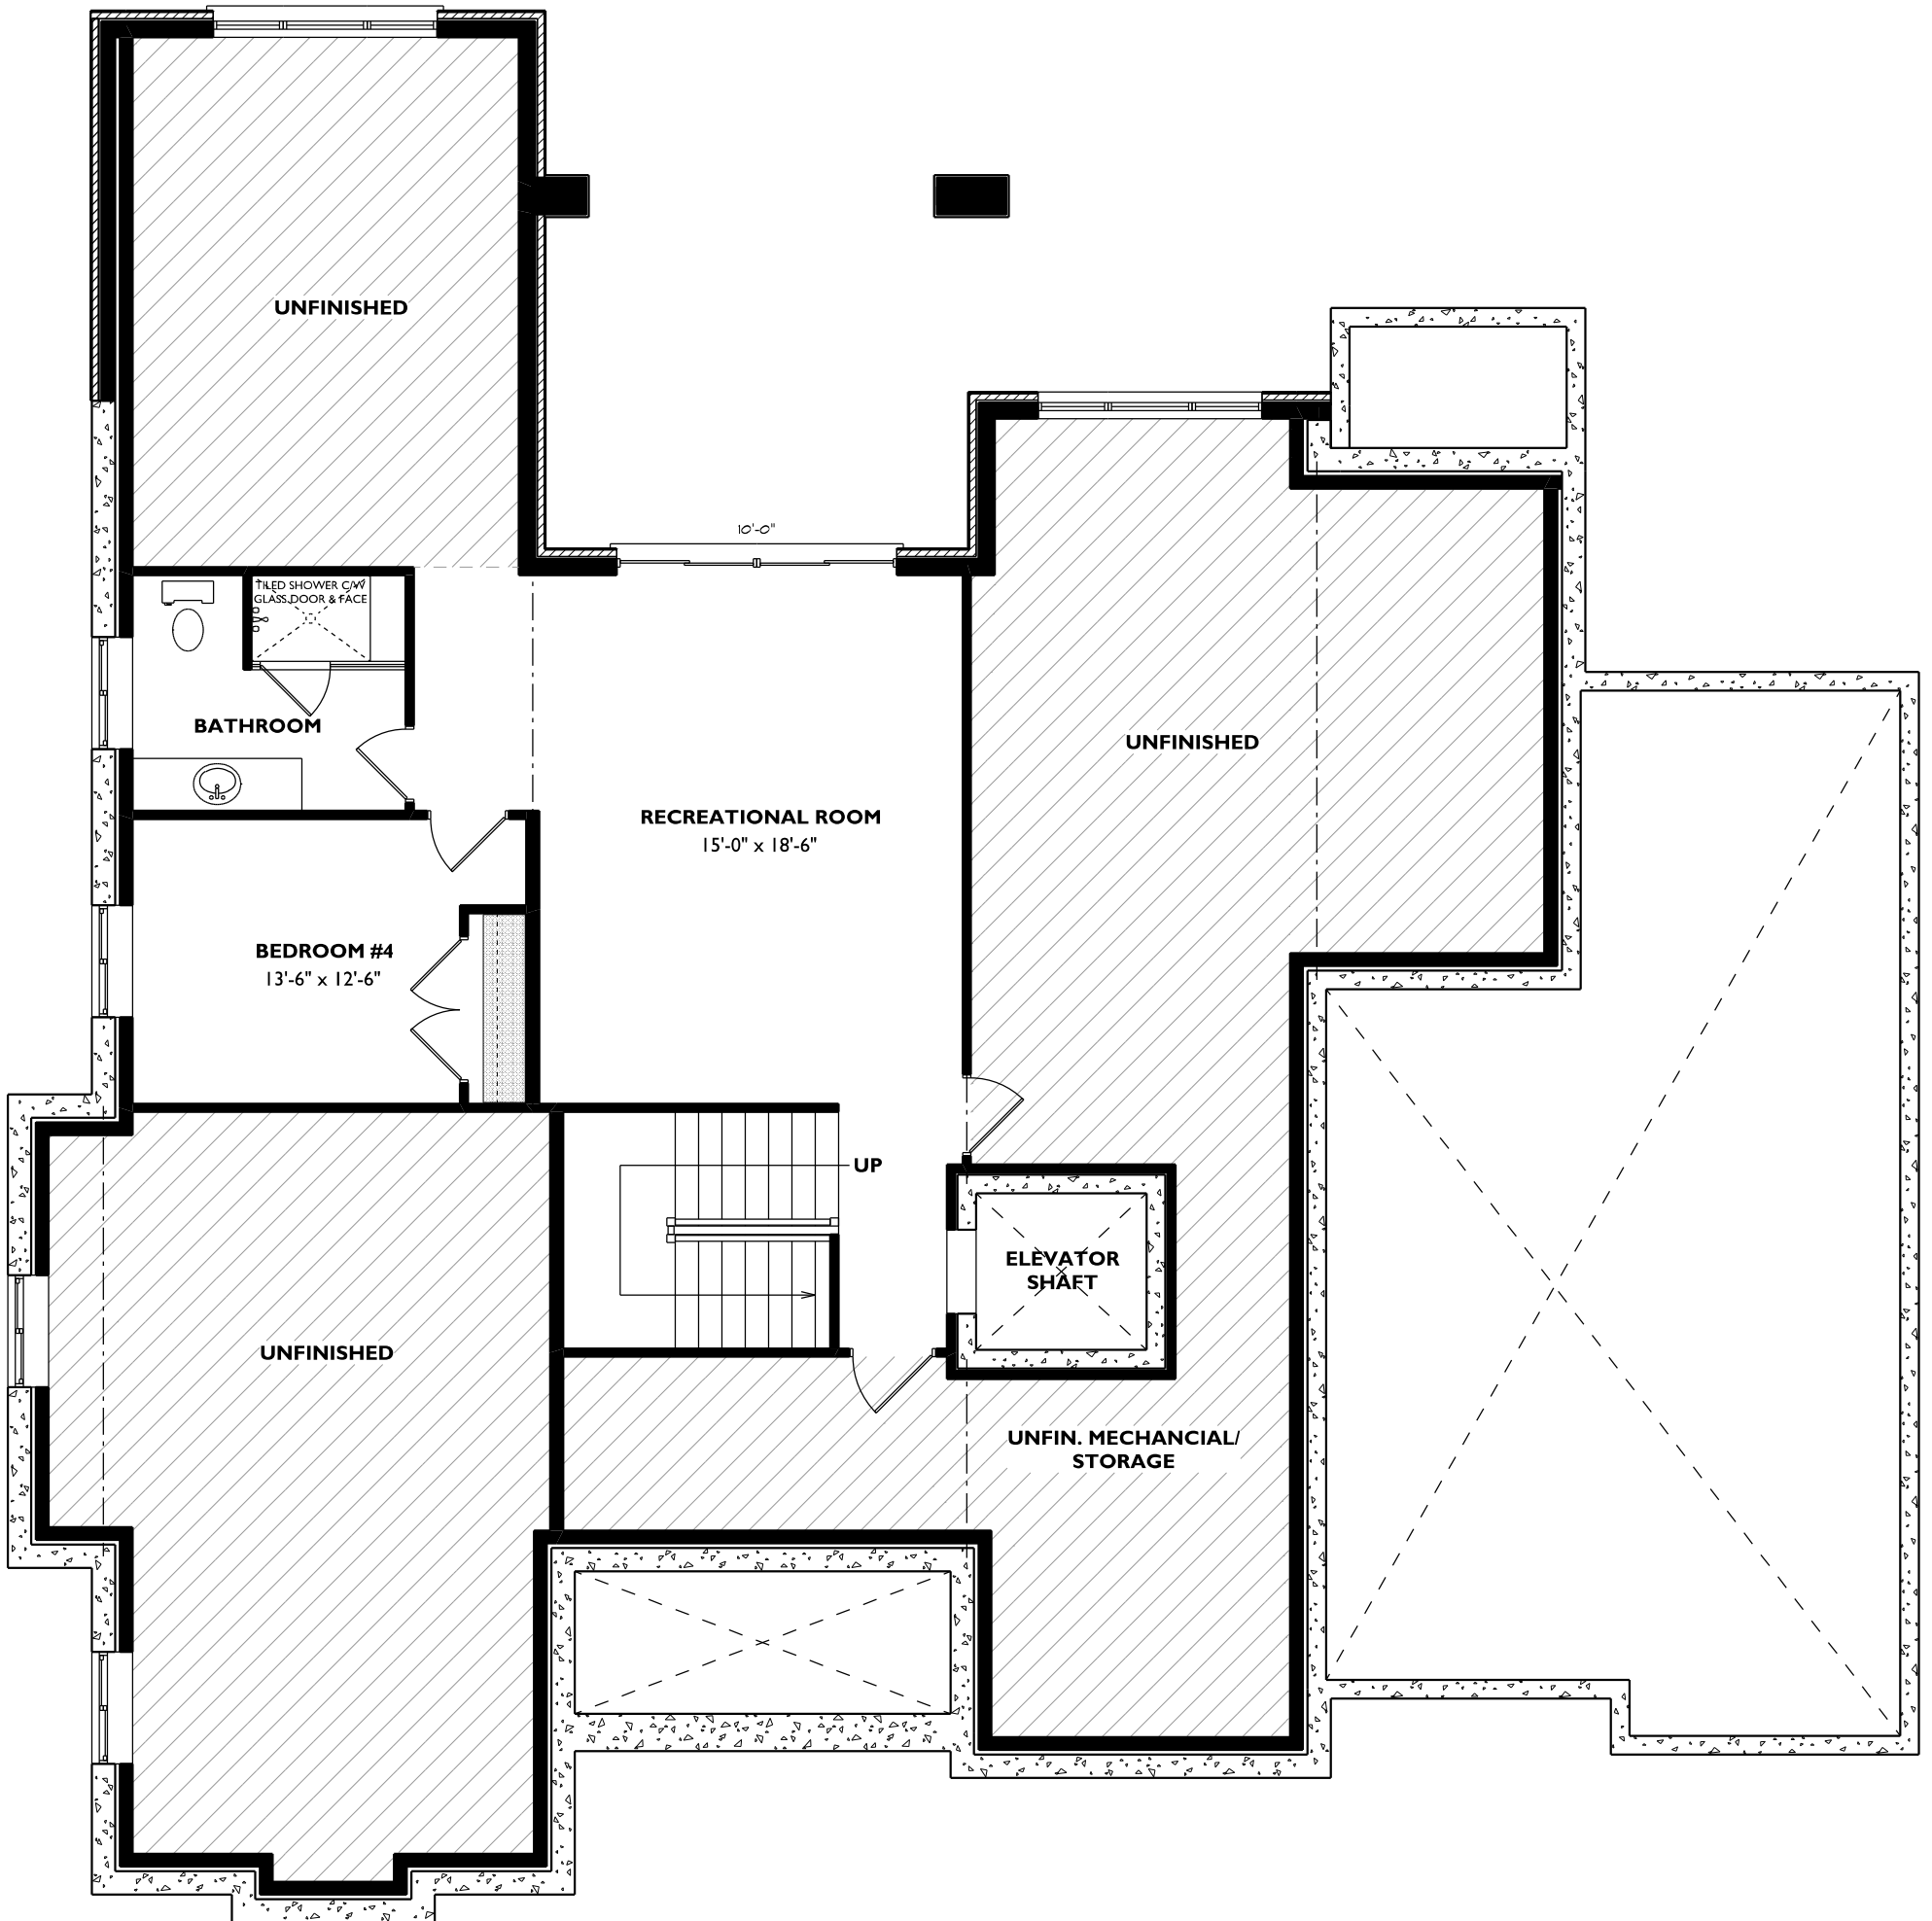

"THE MARBELLA"
MAIN FLOOR PLAN = 2526 SQ FT

Pasture Edge Bungalow #2

(686 sqft)

Optional Finished
Loft Apartment

FINISHED BASEMENT = 661 SQ FT

Pasture Edge Bungalow #2
(134 sqft Finished Vestibule)
Basement Floor Plan