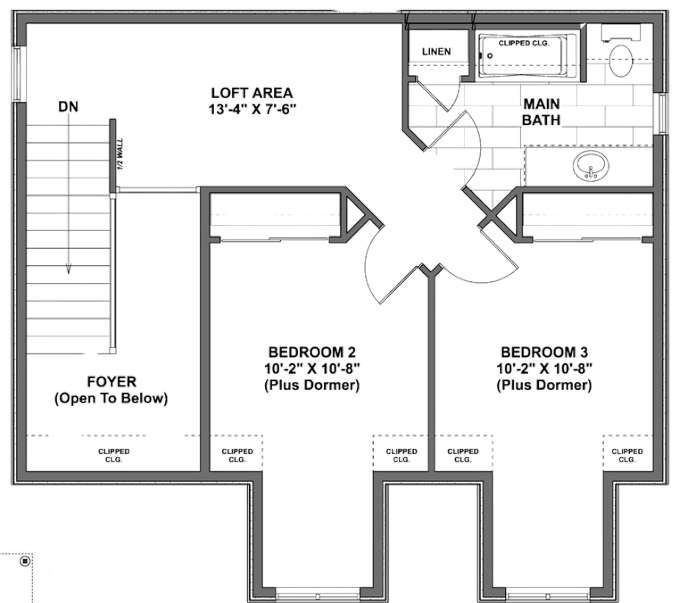

THE OXFORD WITH LOFT

2230 SQFT

4

BEDROOMS

2.5

BATHROOMS

2

CAR GARAGE

WRIGHTHAVEN
HOMES

Main Floor 1590 Sq Ft

Loft 640 Sq Ft