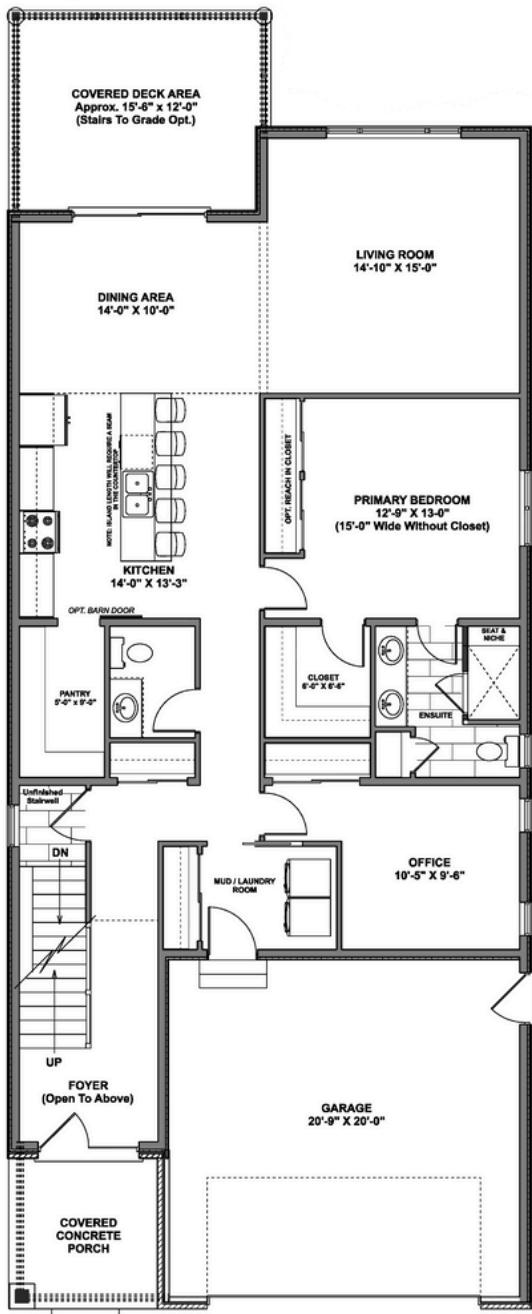

THE OXFORD WITH LOFT

2230 SQFT

4

BEDROOMS

2.5

BATHROOMS

2

CAR GARAGE

WRIGHTHAVEN
HOMES

Main Floor 1590 Sq Ft

Loft 640 Sq Ft