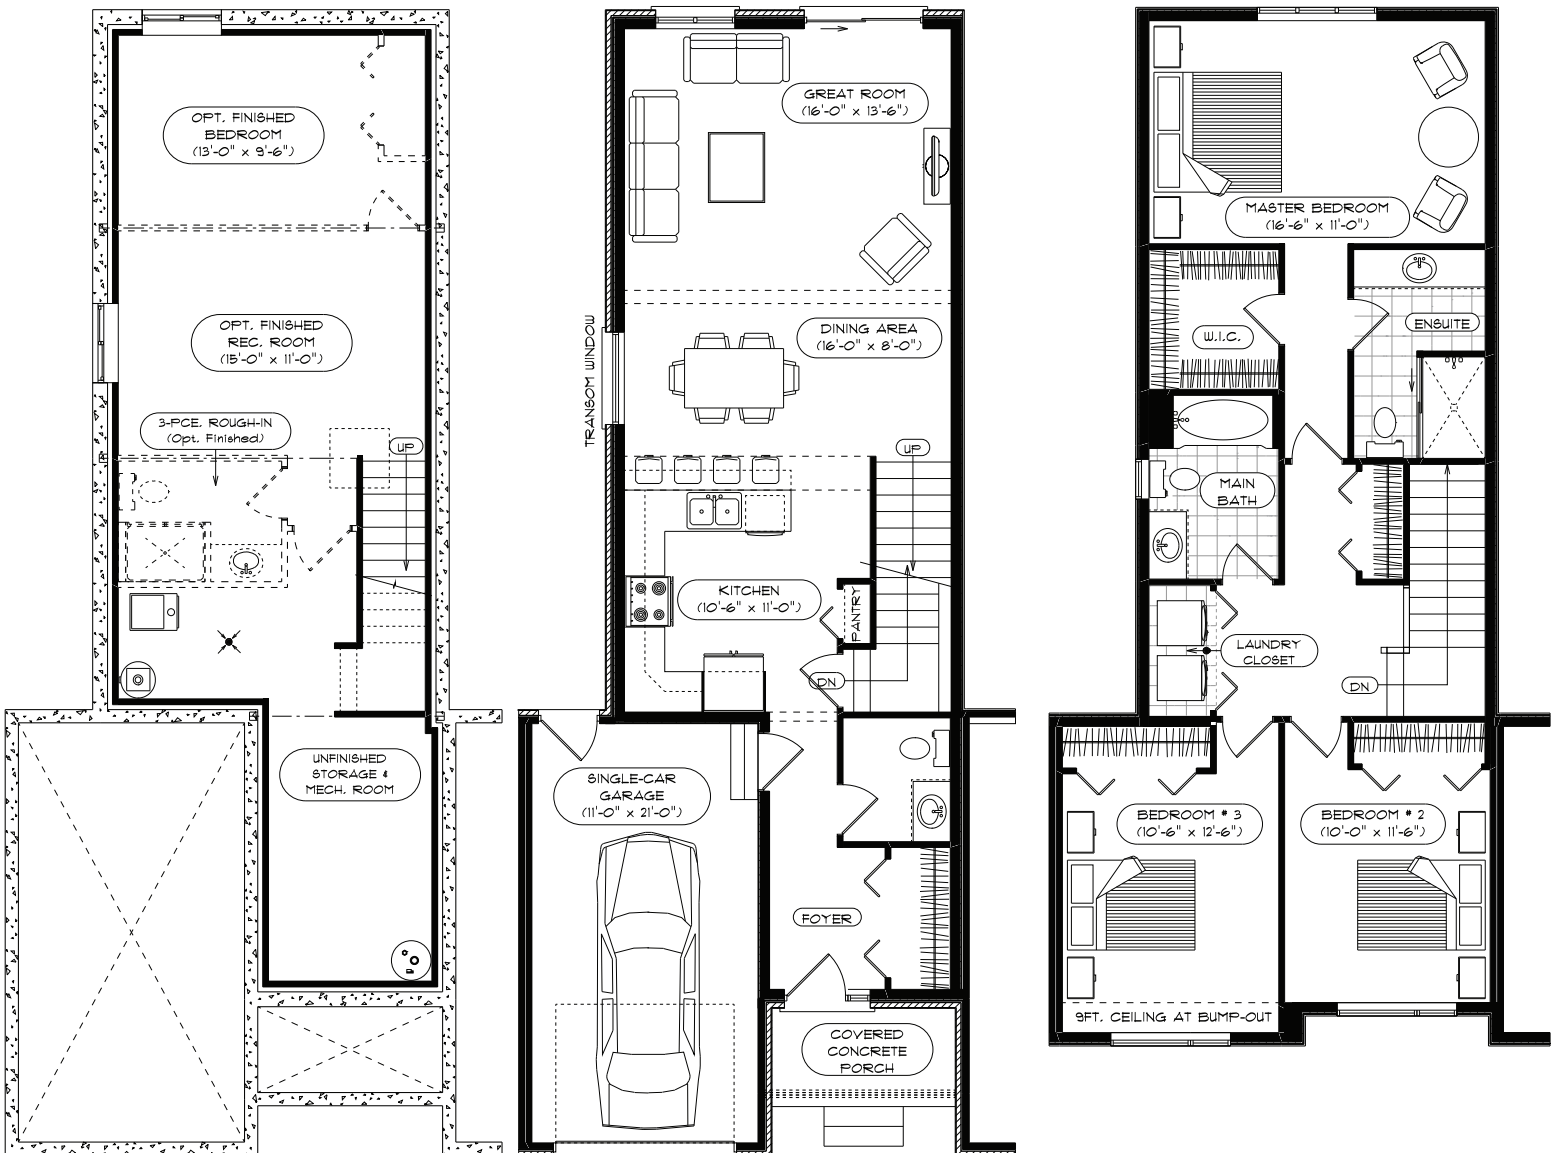

Schedule 'A' Home Design

THE MEADOW UNIT 4 - 1746 SQ. FT.

OPT. FINISHED BASEMENT

FIRST FLOOR

SECOND FLOOR