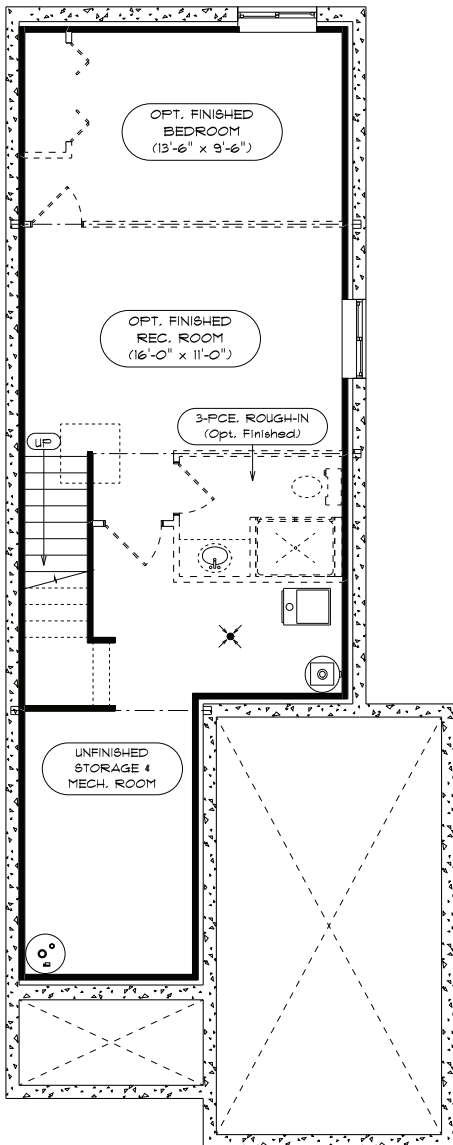

Schedule 'A' Home Design

THE MEADOW UNIT 2 - 1744 SQ. FT.

OPT. FINISHED BASEMENT

FIRST FLOOR

SECOND FLOOR