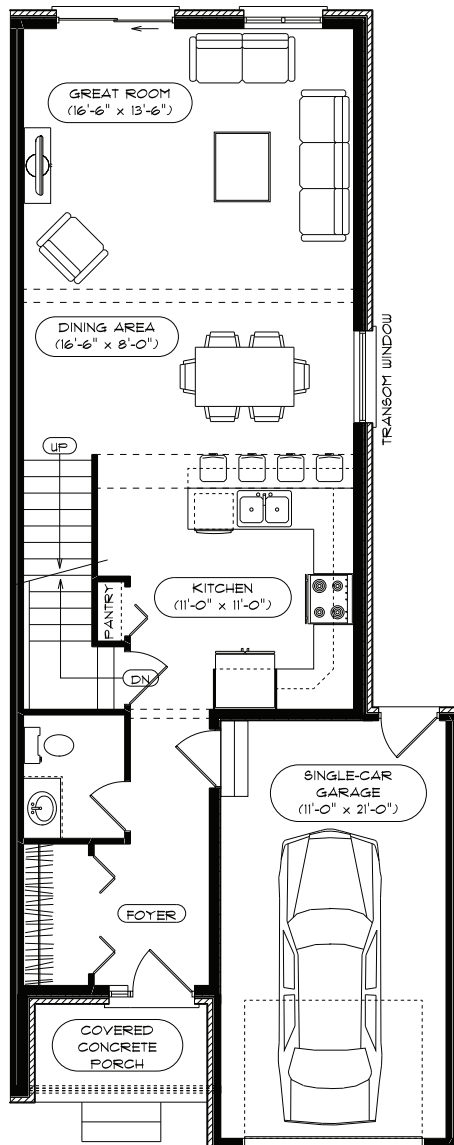

Schedule 'A' Home Design

THE MEADOW UNIT 2 - 1744 SQ. FT.

OPT. FINISHED BASEMENT

FIRST FLOOR

SECOND FLOOR