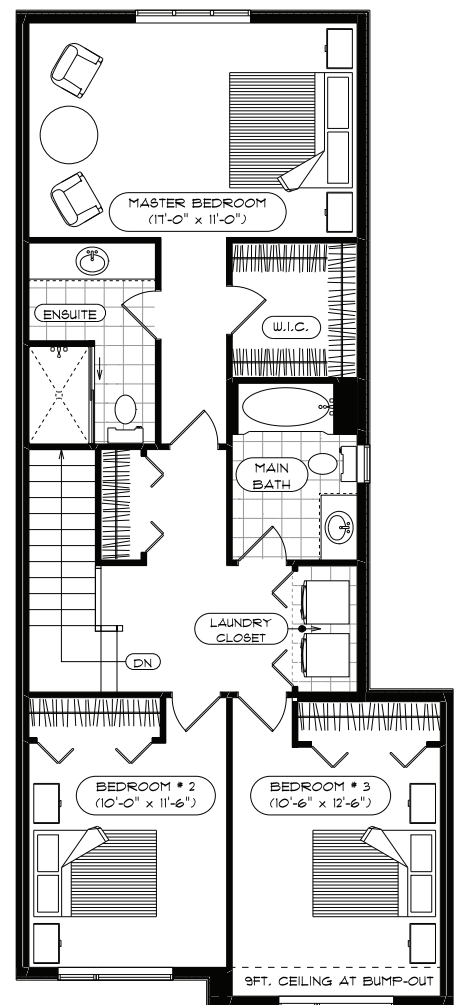

Schedule 'A' Home Design

THE MEADOW UNIT 2 - 1744 SQ. FT.

OPT. FINISHED BASEMENT

FIRST FLOOR

SECOND FLOOR