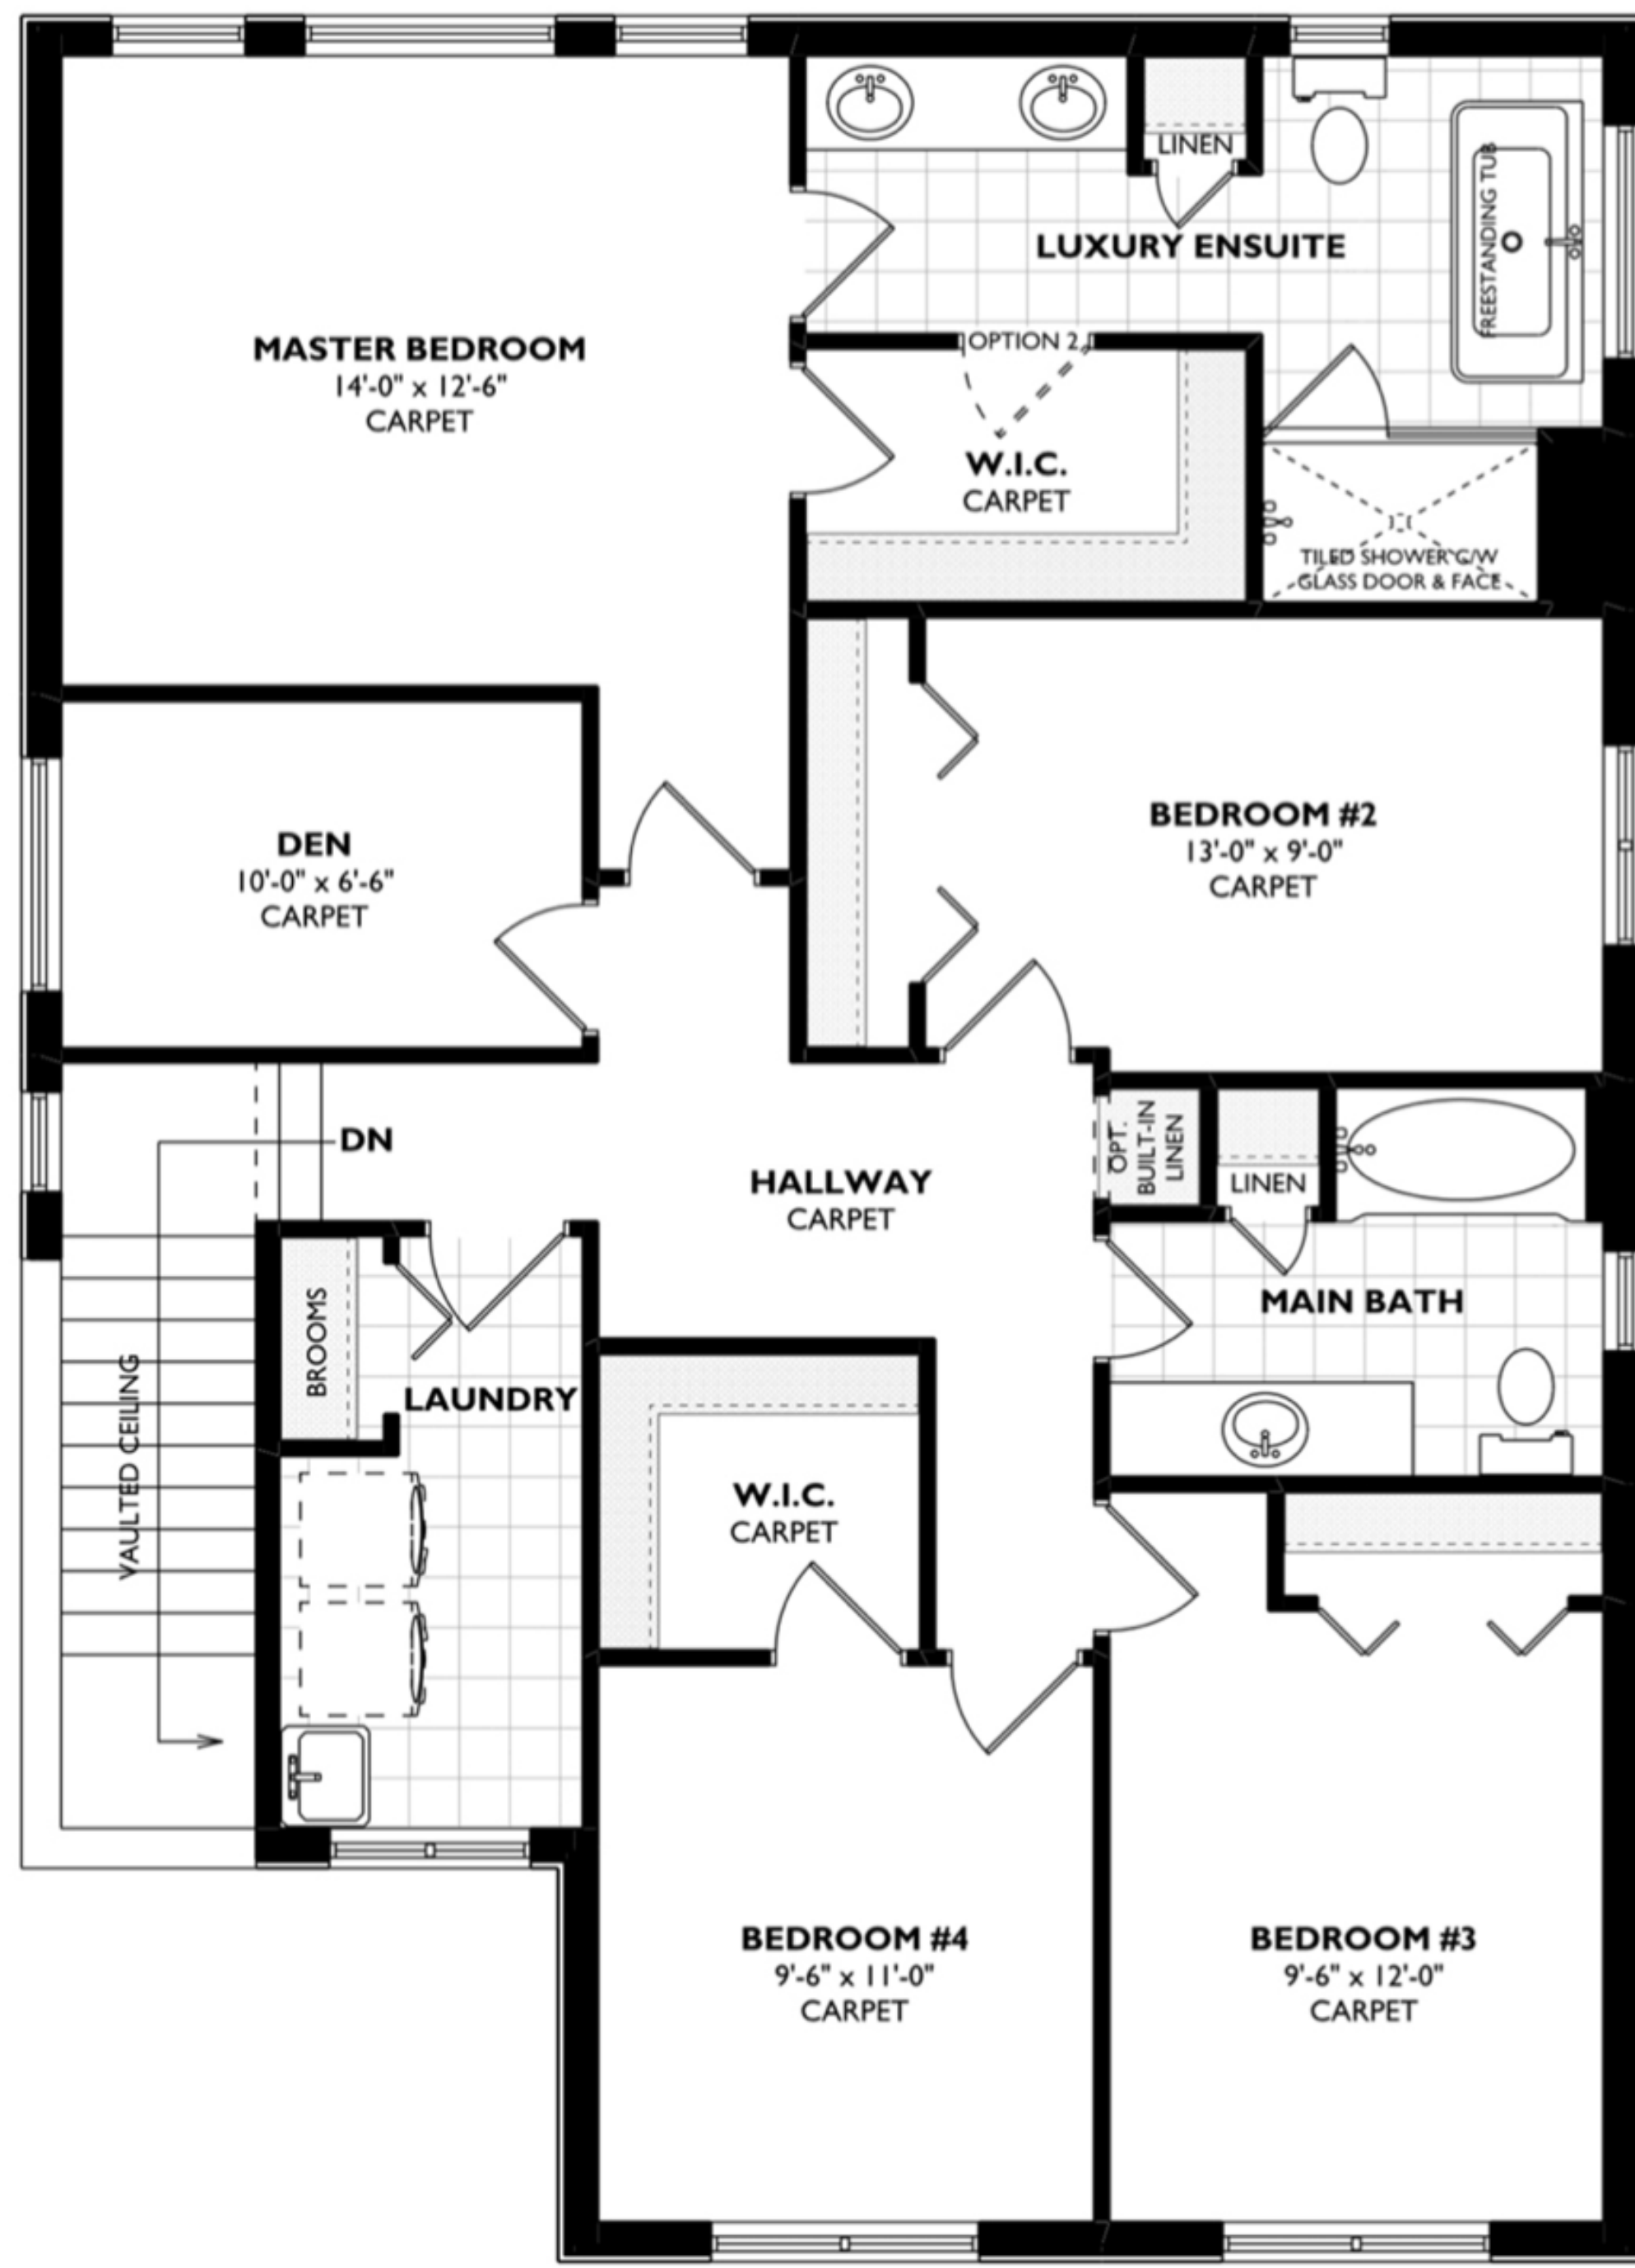

THE TRESTLE

2332 SQFT

4

BEDROOMS

2.5

BATHROOMS

2

CAR GARAGE

WRIGHTHAVEN
— HOMES —

BASEMENT

MAIN FLOOR

SECOND FLOOR