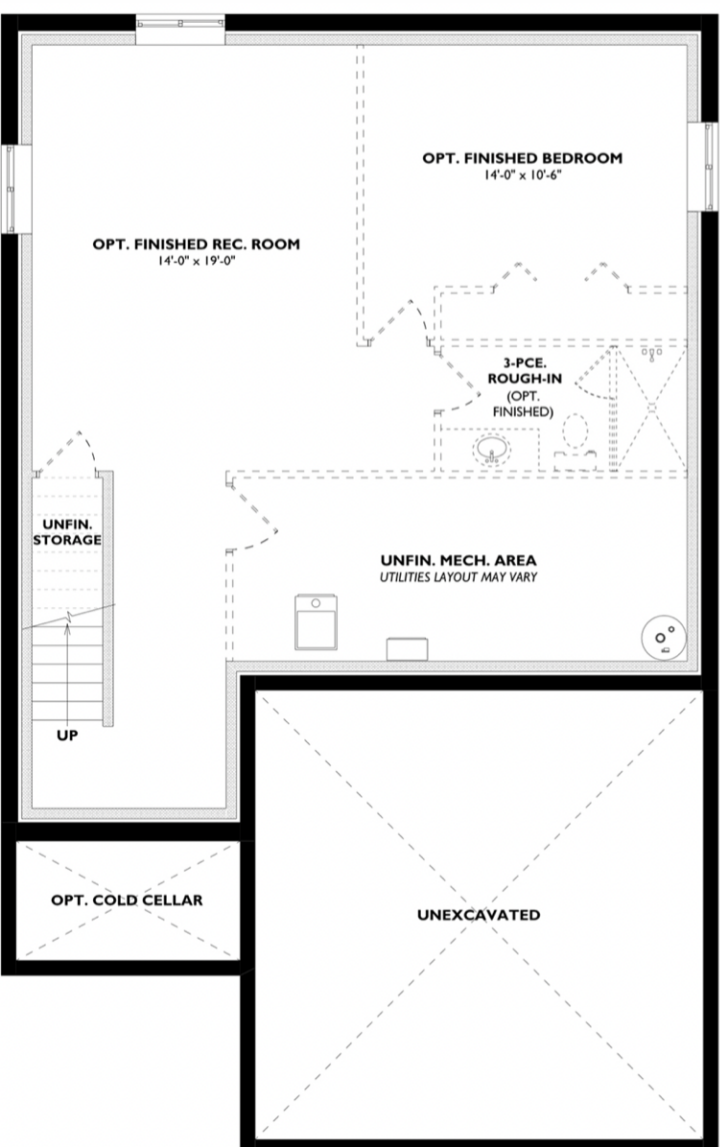

THE TRESTLE

2332 SQFT

4

BEDROOMS

2.5

BATHROOMS

2

CAR GARAGE

WRIGHTHAVEN
— HOMES —

BASEMENT

MAIN FLOOR

SECOND FLOOR