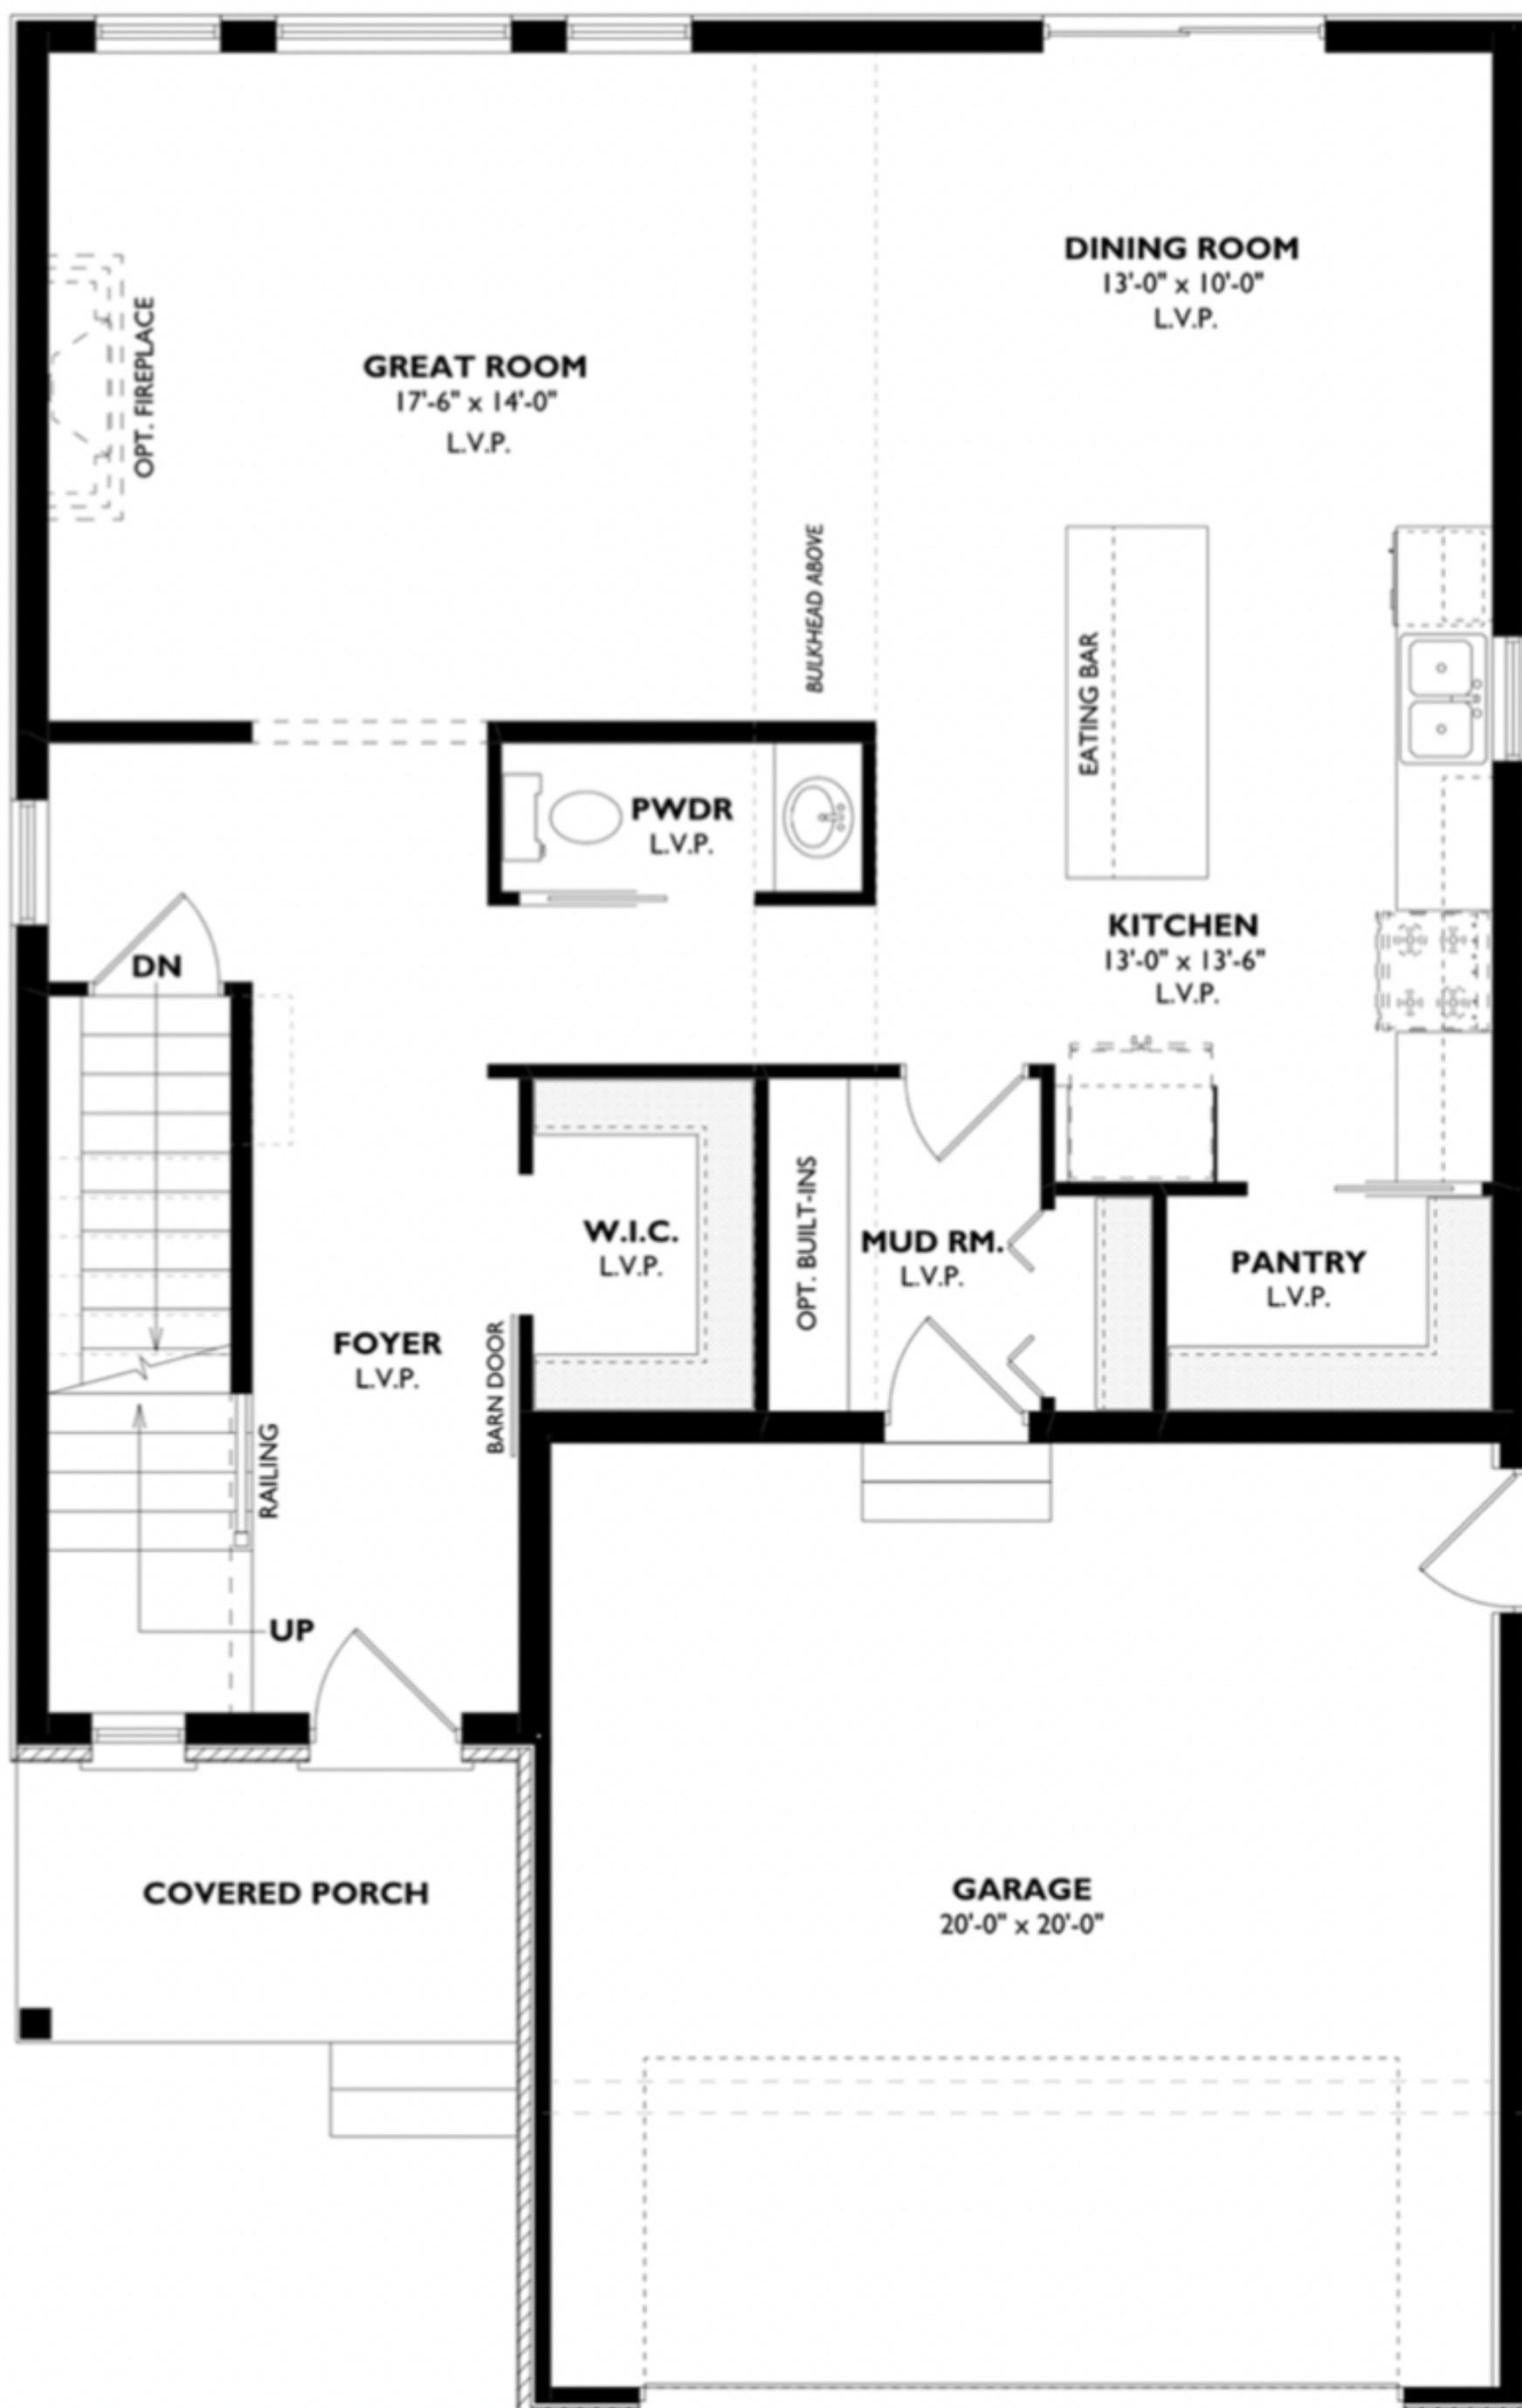

THE TRESTLE

2332 SQFT

4

BEDROOMS

2.5

BATHROOMS

2

CAR GARAGE

WRIGHTHAVEN
— HOMES —

BASEMENT

MAIN FLOOR

SECOND FLOOR