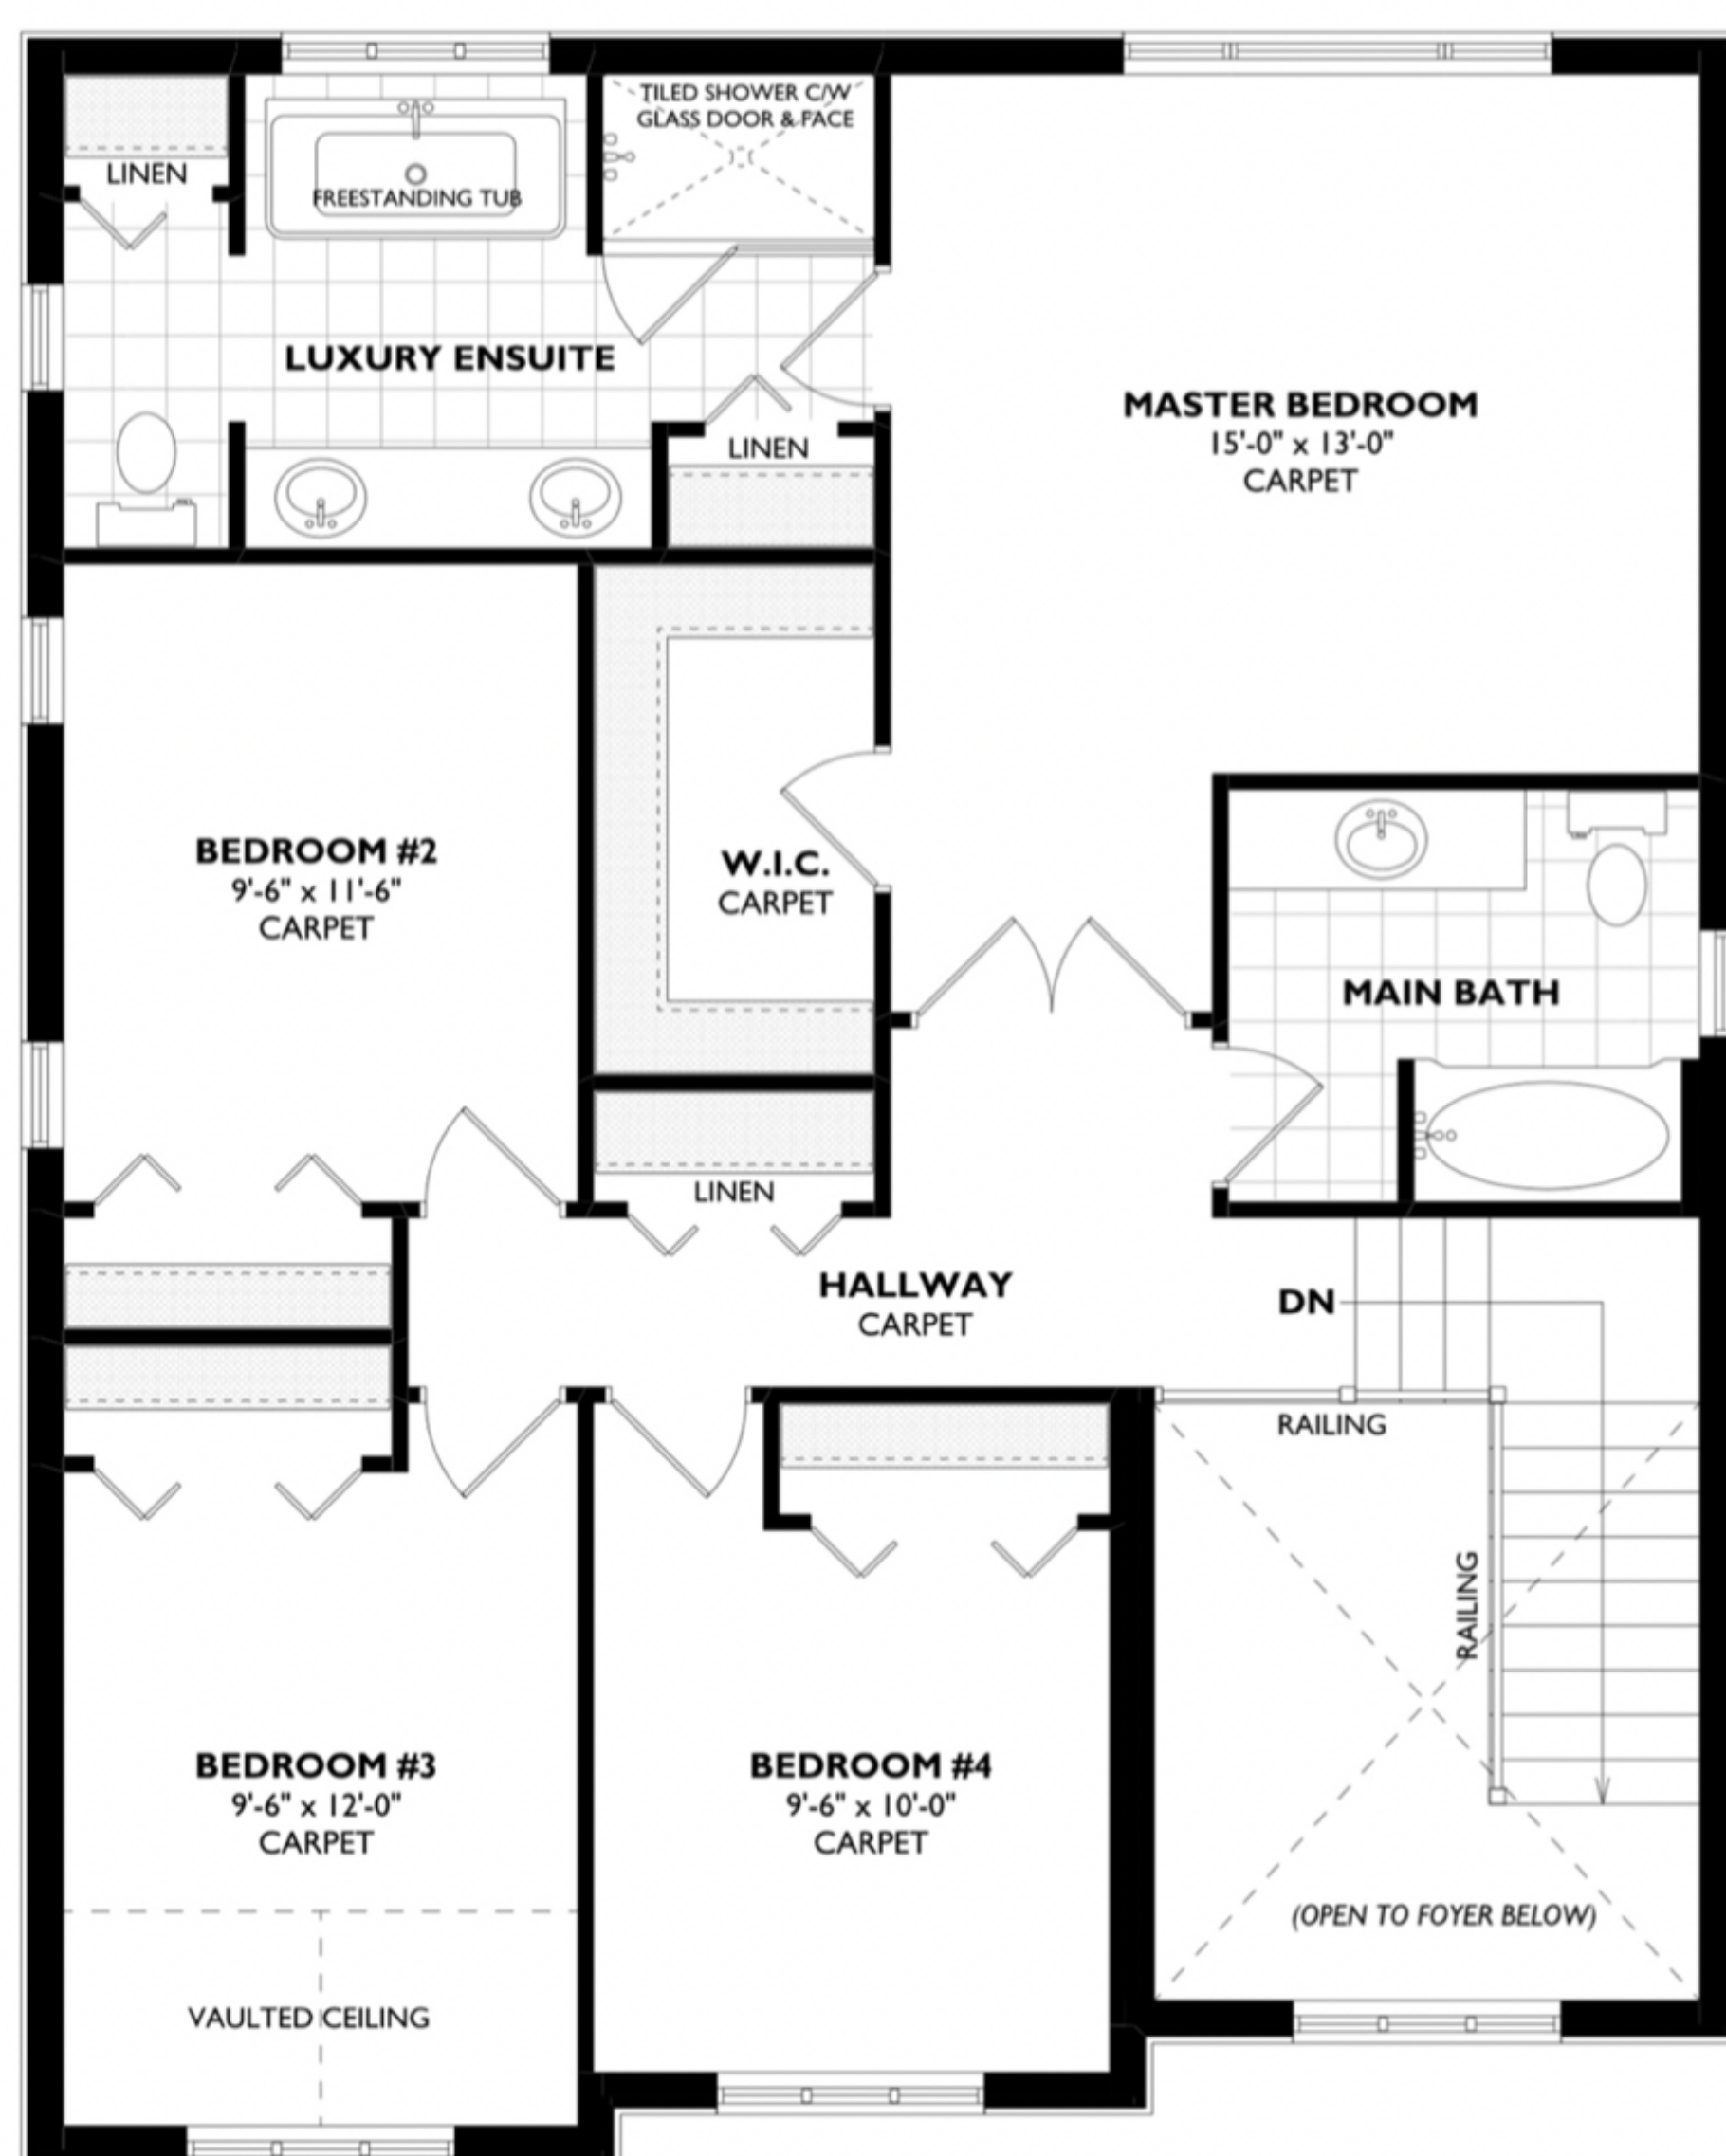

# THE MAYFIELD

2036 SQFT

4

BEDROOMS

2.5

BATHROOMS

2

CAR GARAGE

WRIGHTHAVEN  
— HOMES —

BASEMENT

MAIN FLOOR

SECOND FLOOR