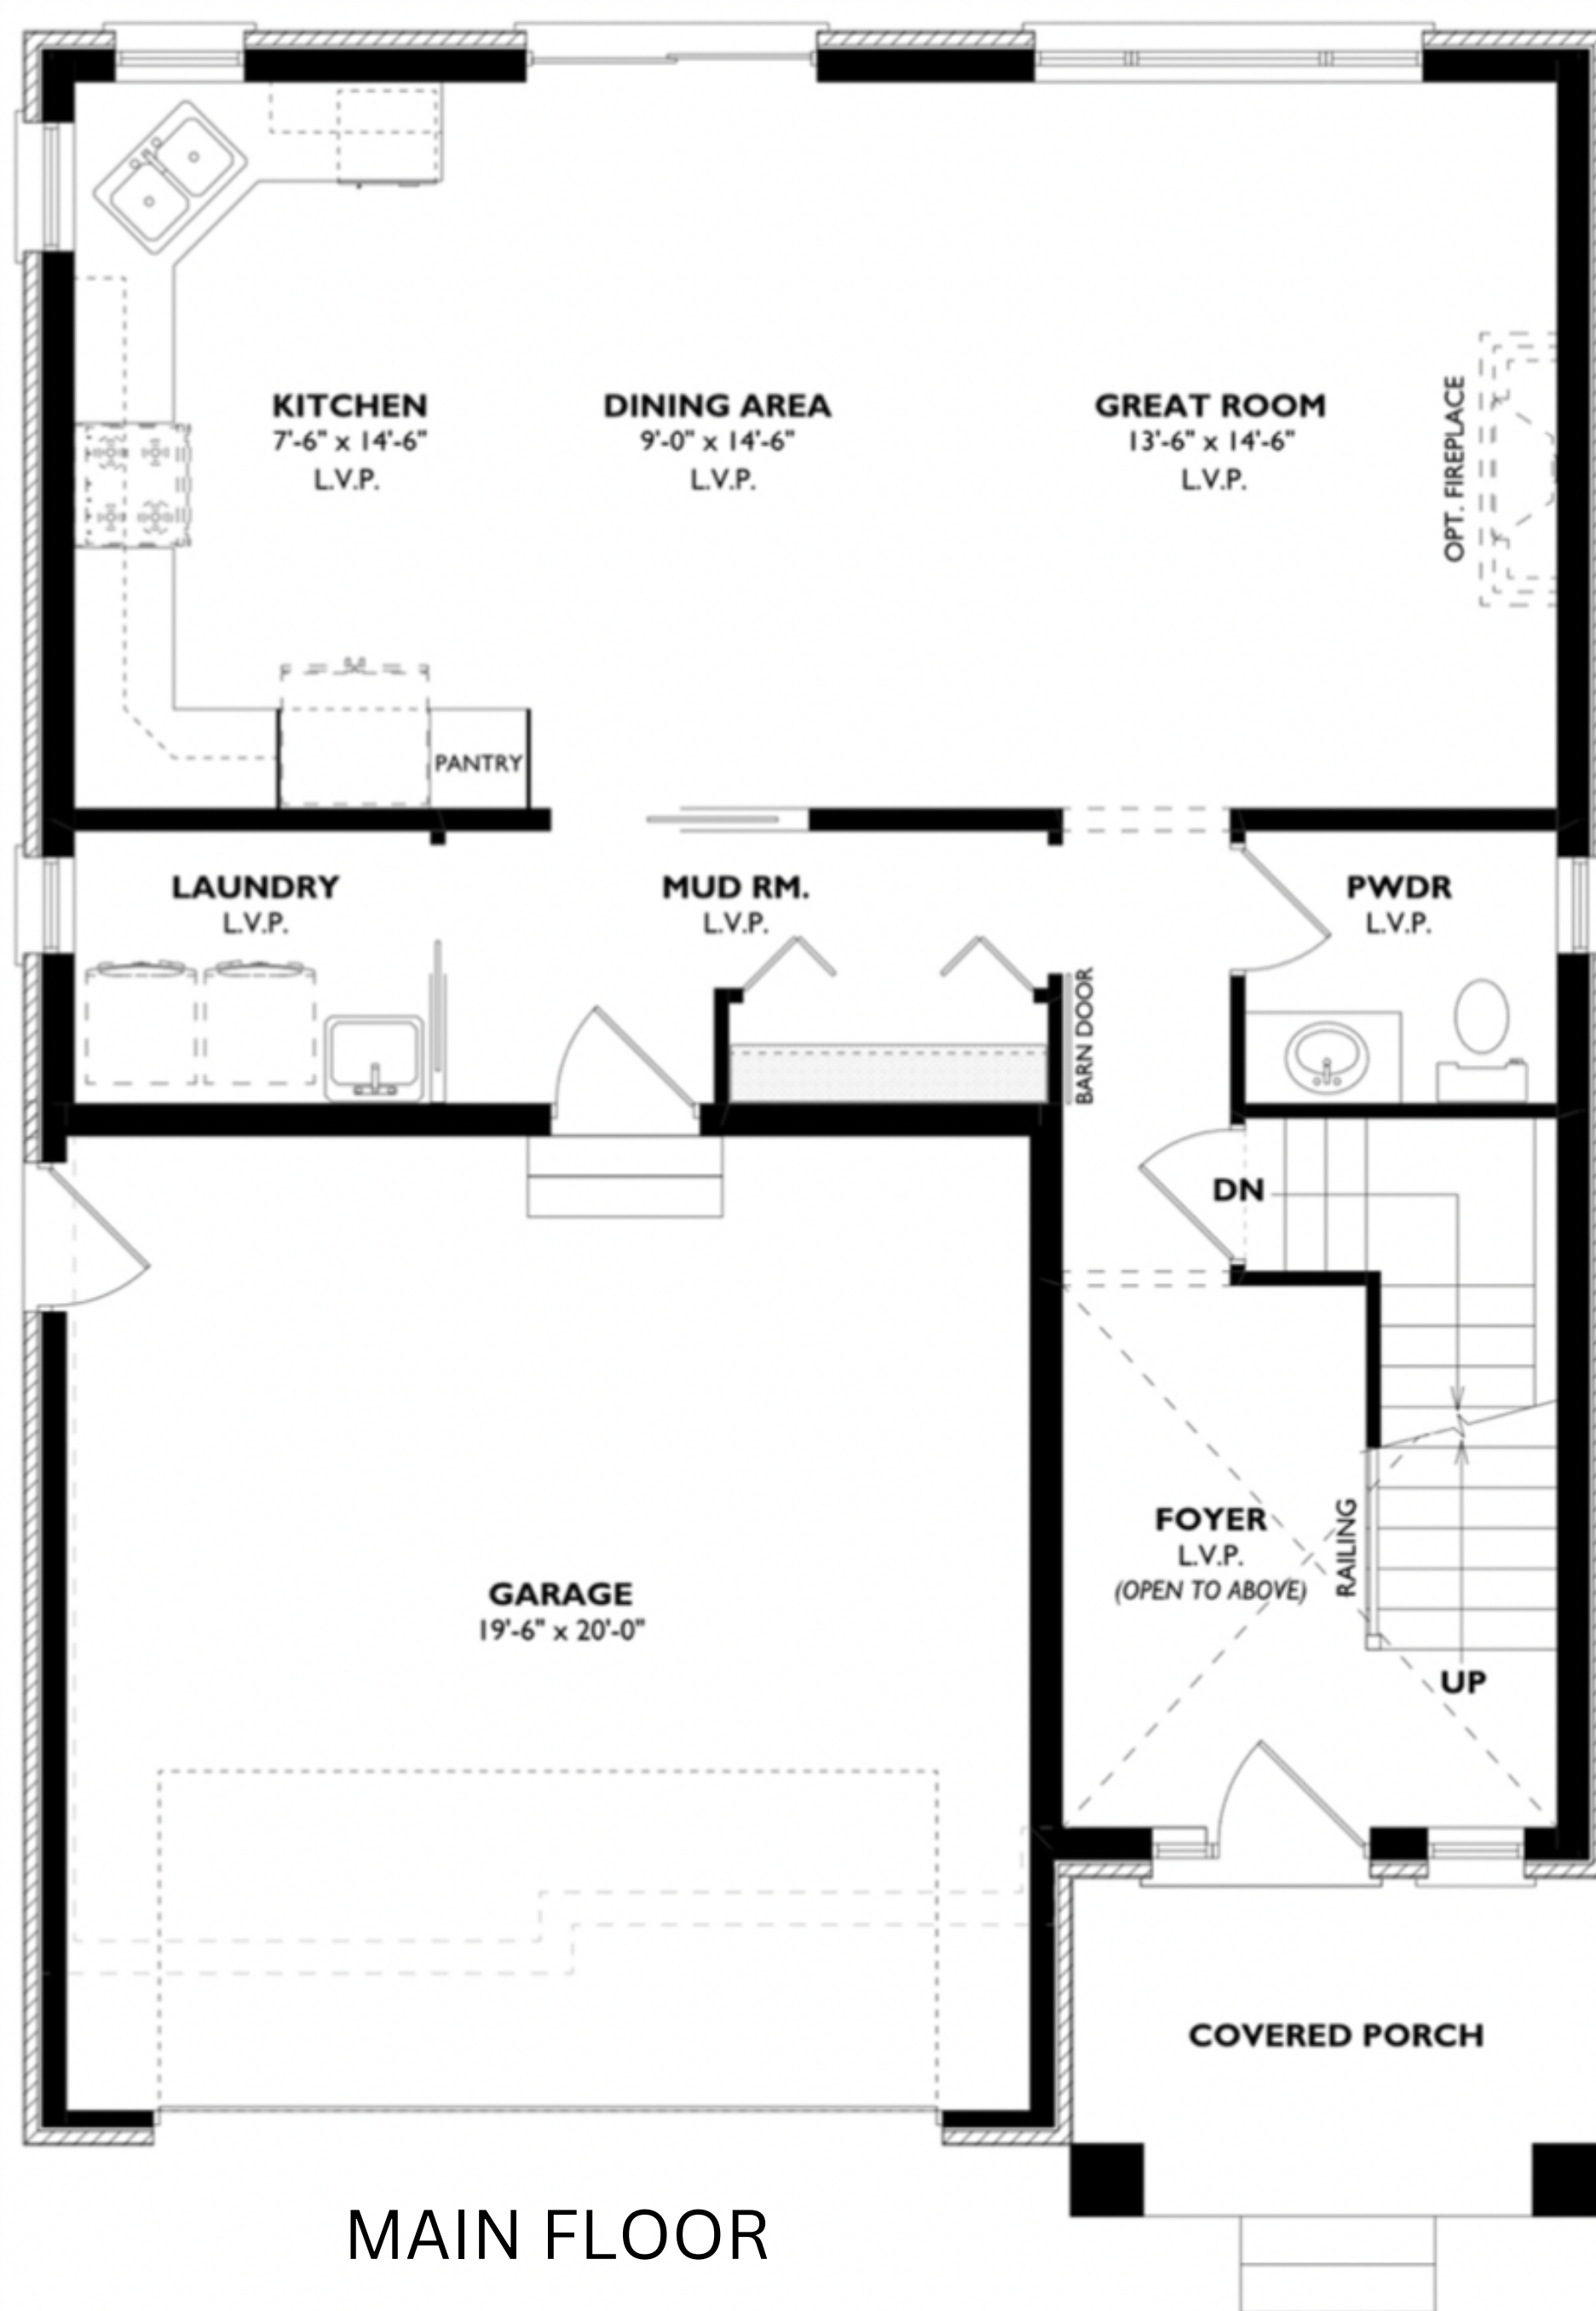

# THE MAYFIELD

2036 SQFT

4

BEDROOMS

2.5

BATHROOMS

2

CAR GARAGE

WRIGHTHAVEN  
— HOMES —

BASEMENT

MAIN FLOOR

SECOND FLOOR