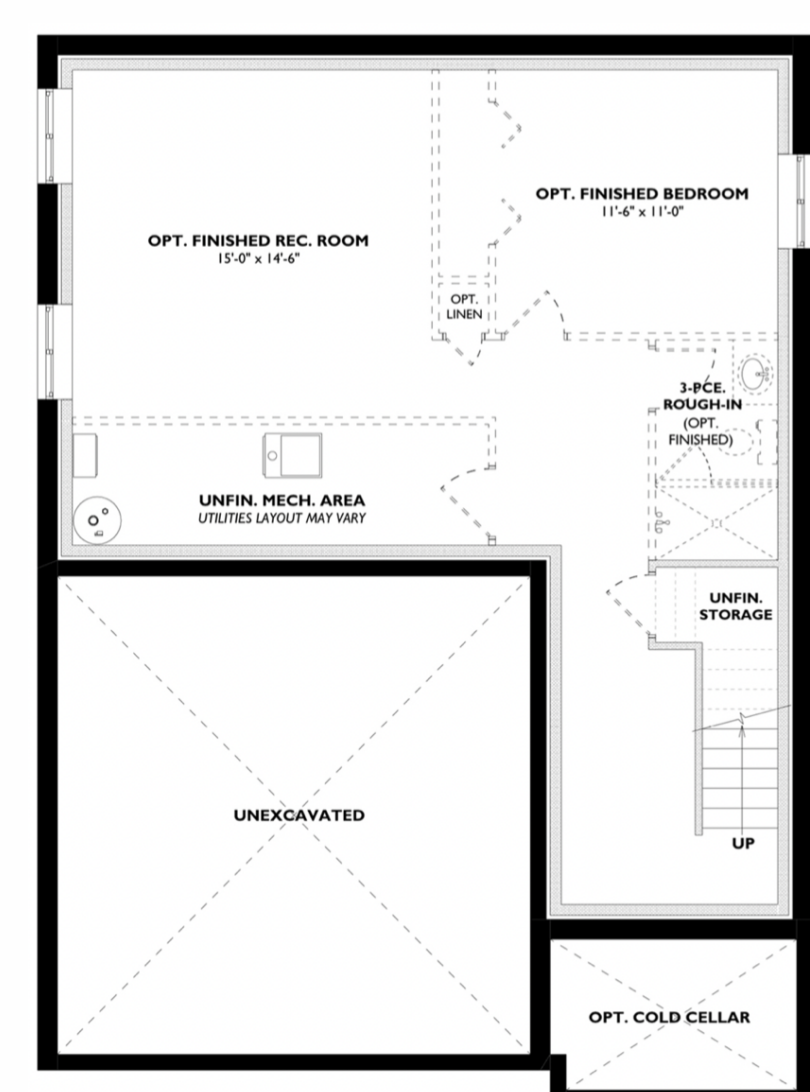

# THE MAYFIELD

2036 SQFT

4

BEDROOMS

2.5

BATHROOMS

2

CAR GARAGE

WRIGHTHAVEN  
— HOMES —

BASEMENT

MAIN FLOOR

SECOND FLOOR