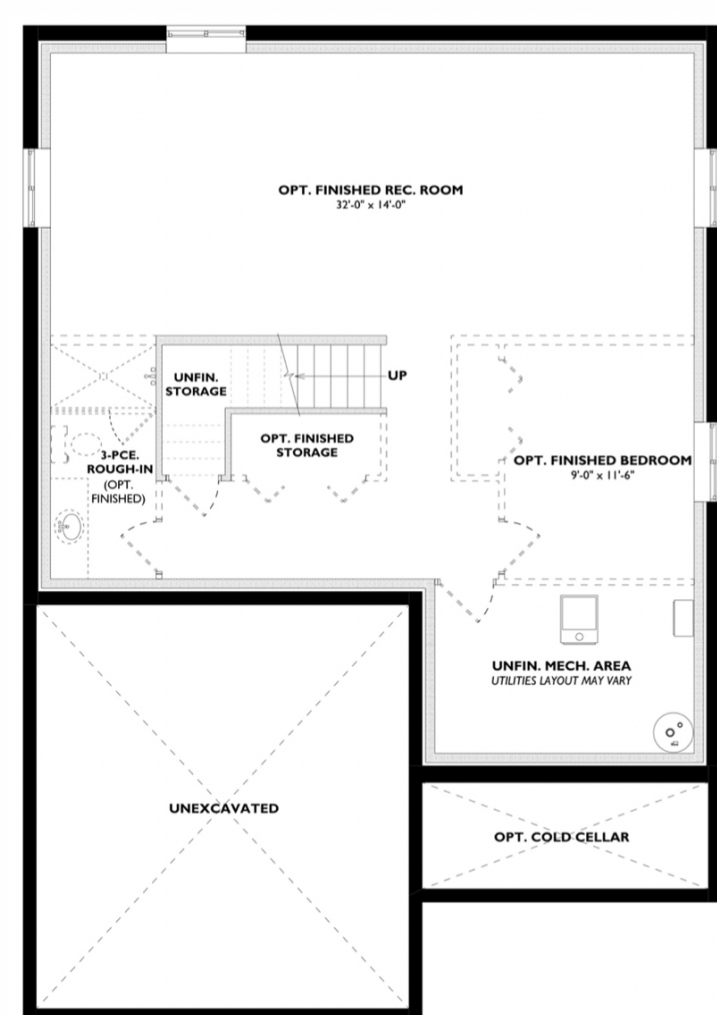

# THE ELEANOR

2474 SQFT

4

BEDROOMS

2.5

BATHROOMS

2

CAR GARAGE

WRIGHTHAVEN  
— HOMES —

BASEMENT

MAIN FLOOR

SECOND FLOOR