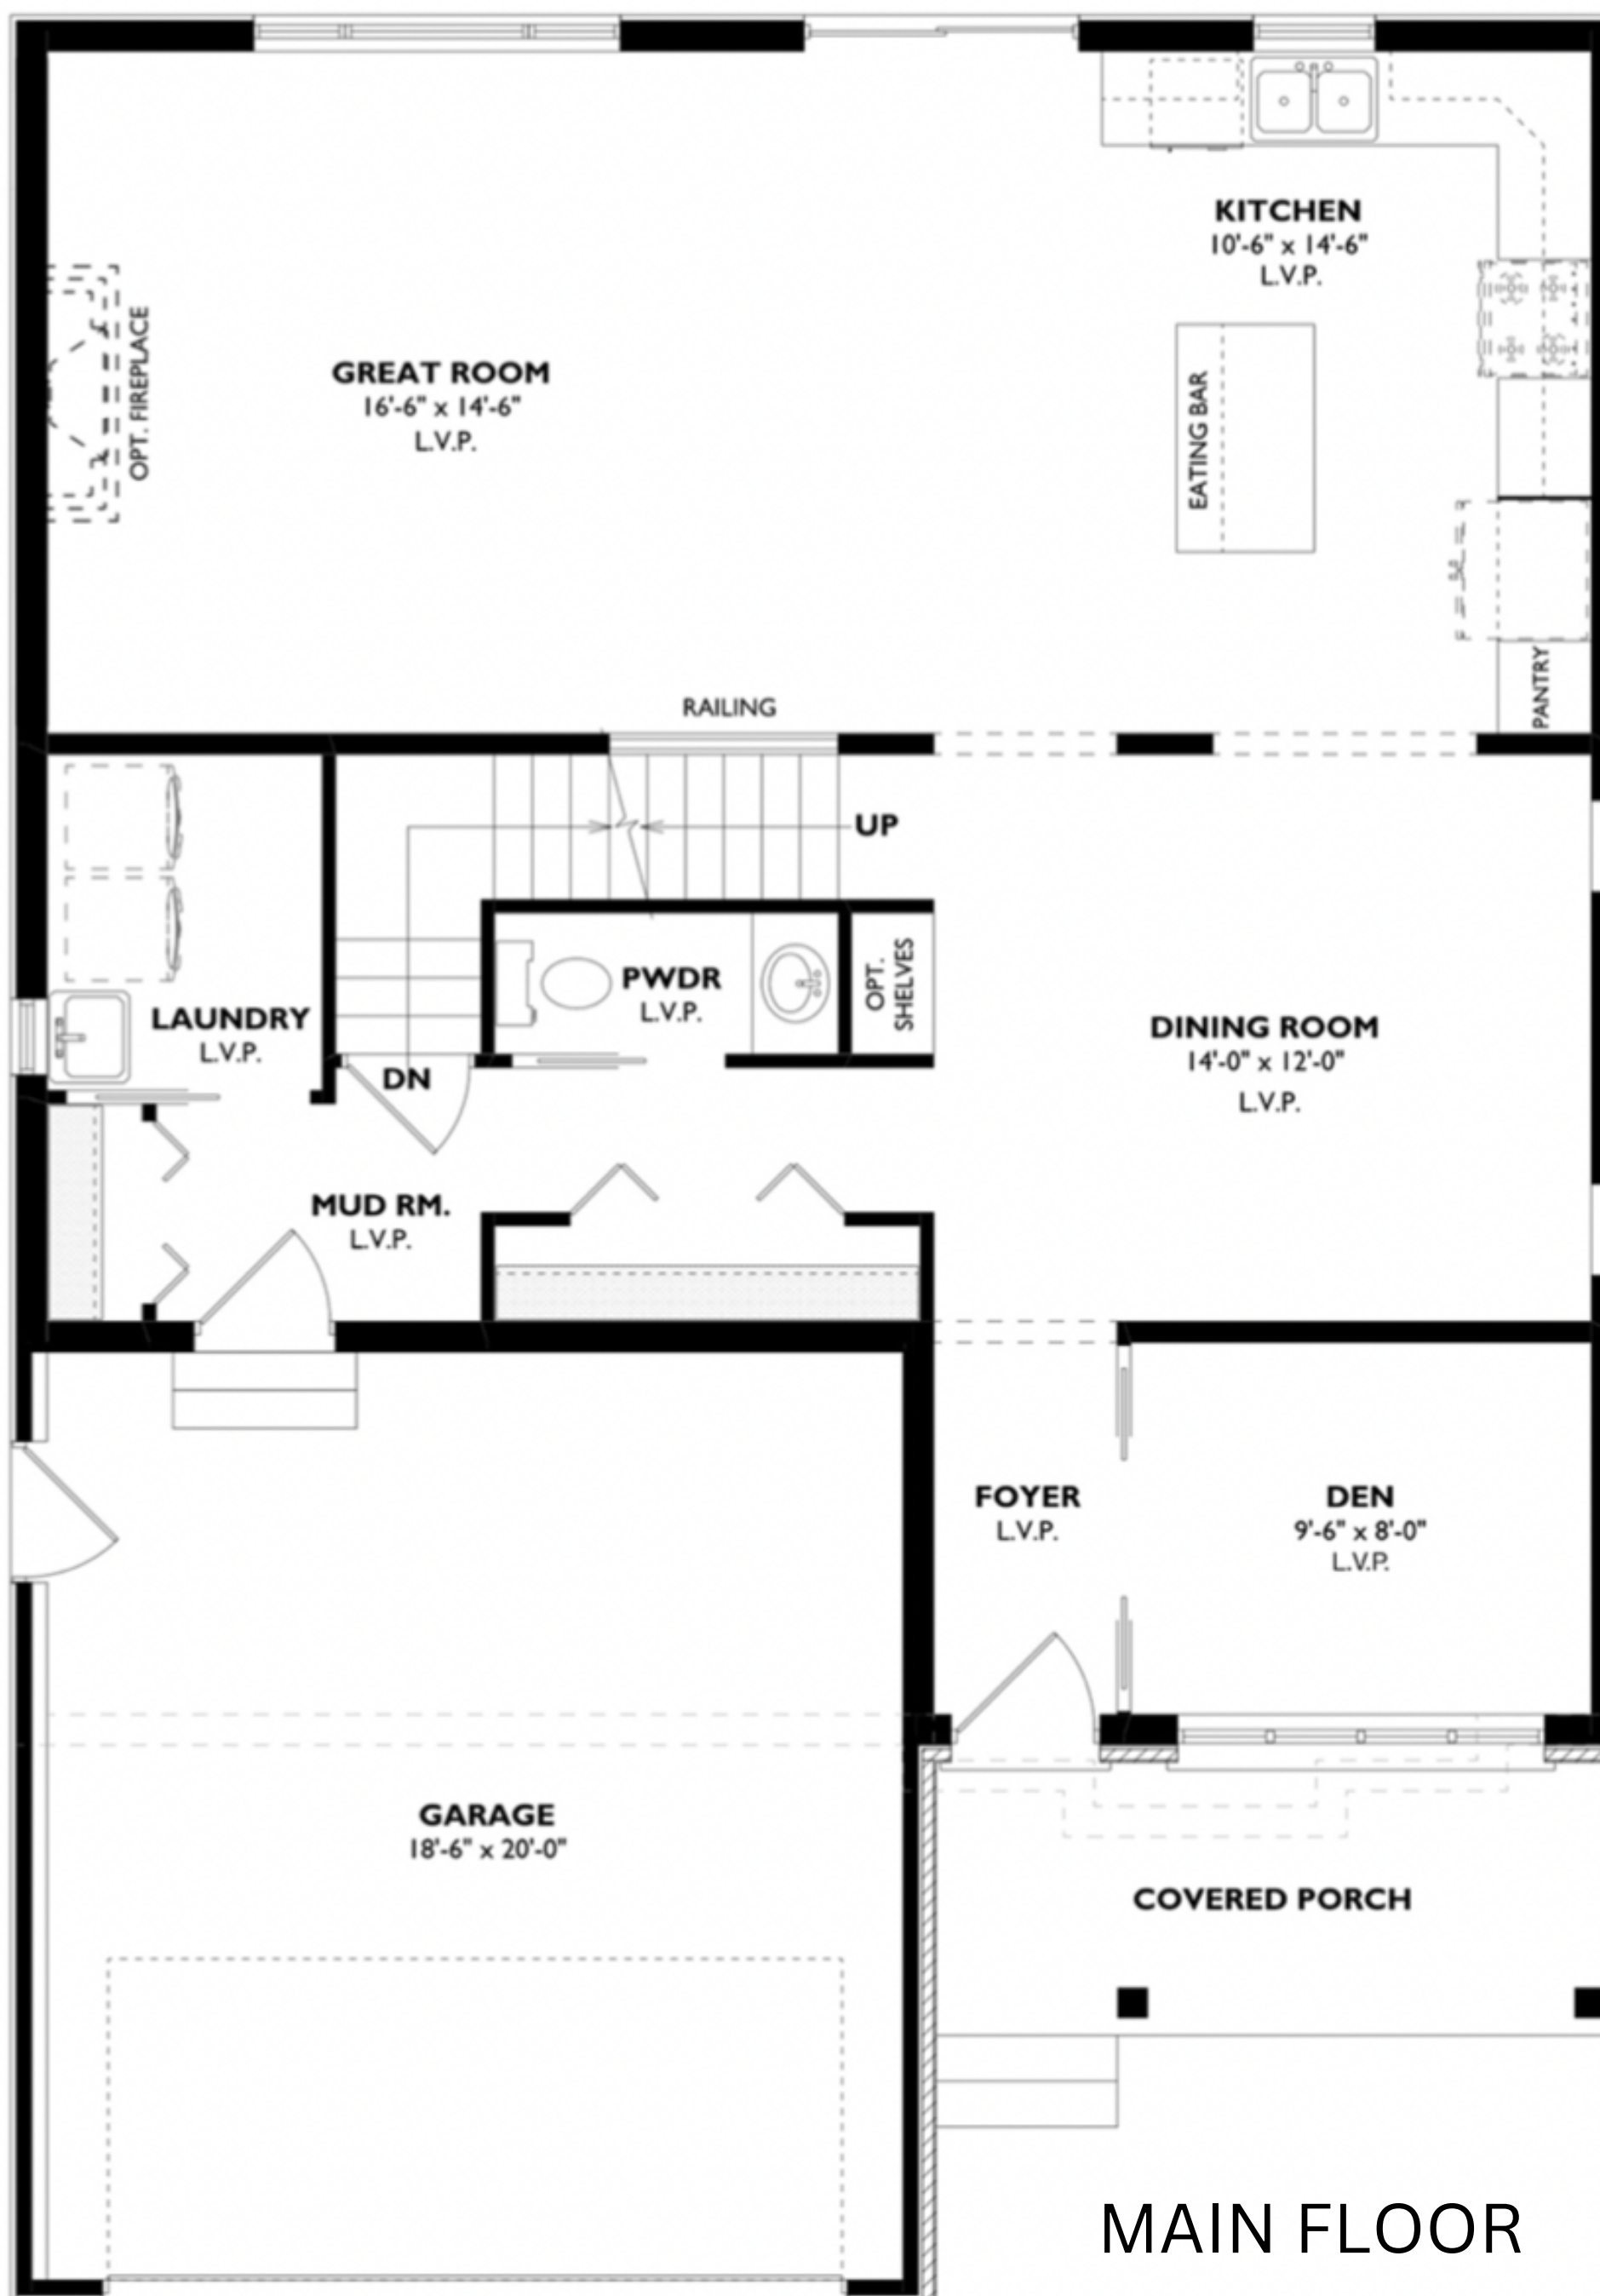

# THE ELEANOR

2474 SQFT

4

BEDROOMS

2.5

BATHROOMS

2

CAR GARAGE

WRIGHTHAVEN  
— HOMES —

BASEMENT

MAIN FLOOR

SECOND FLOOR